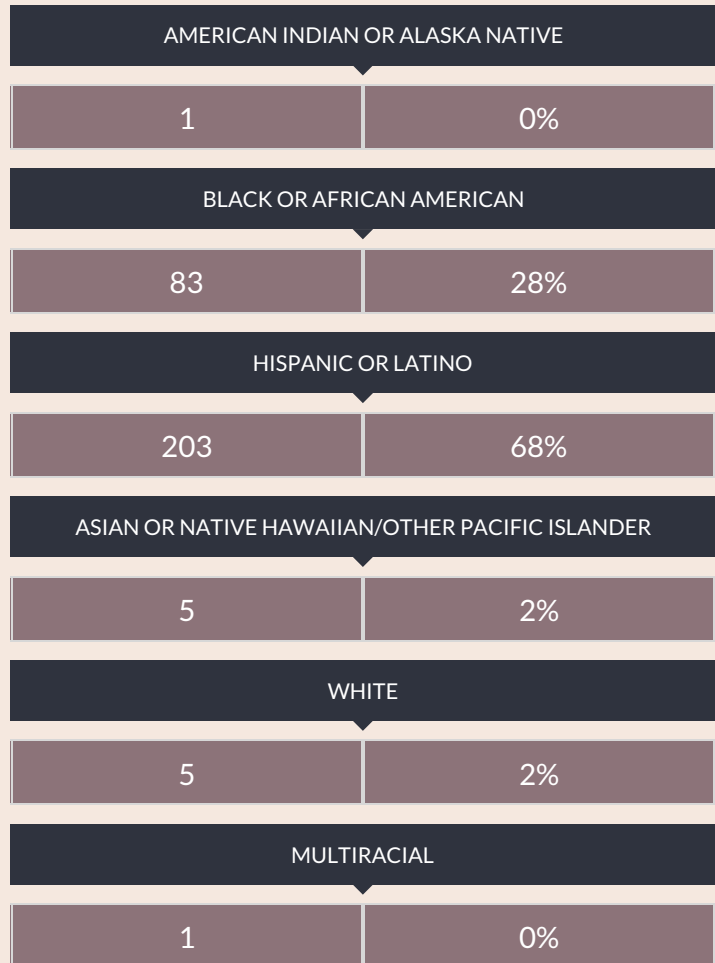

ENROLLMENT BY ETHNICITY