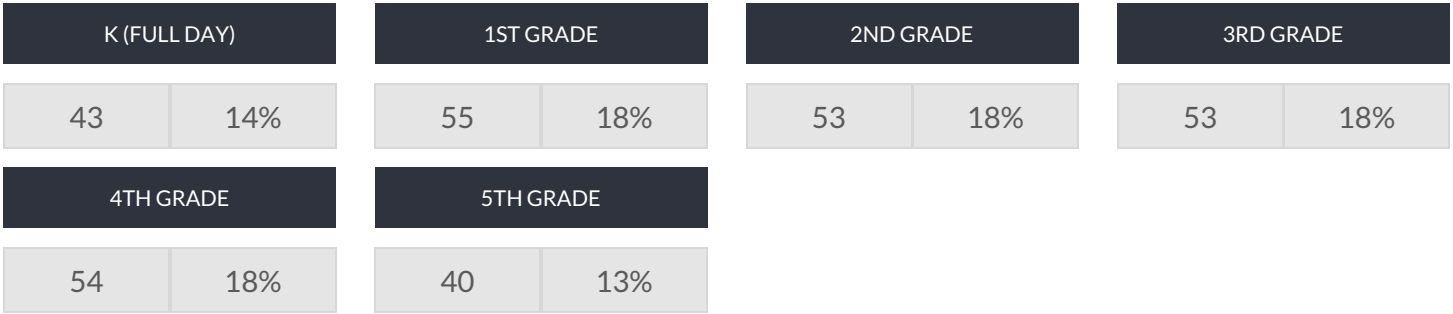

BEGINNING WITH CHILDREN CHARTER II ENROLLMENT (2016 - 17)

K-12 Enrollment: 298

ENROLLMENT BY GENDER

ENROLLMENT BY ETHNICITY

OTHER GROUPS

ENROLLMENT BY GRADE

© COPYRIGHT NEW YORK STATE EDUCATION DEPARTMENT, ALL RIGHTS RESERVED.