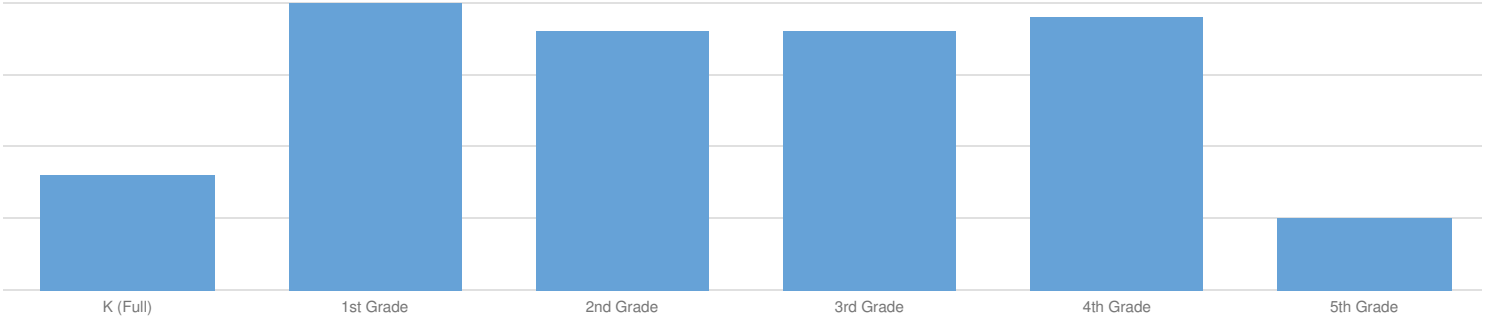

BEGINNING WITH CHILDREN CHARTER II ENROLLMENT (2016 - 17)

K-12 Enrollment: 298

ENROLLMENT BY GENDER

ENROLLMENT BY ETHNICITY

OTHER GROUPS

ENROLLMENT BY GRADE

© COPYRIGHT NEW YORK STATE EDUCATION DEPARTMENT, ALL RIGHTS RESERVED.