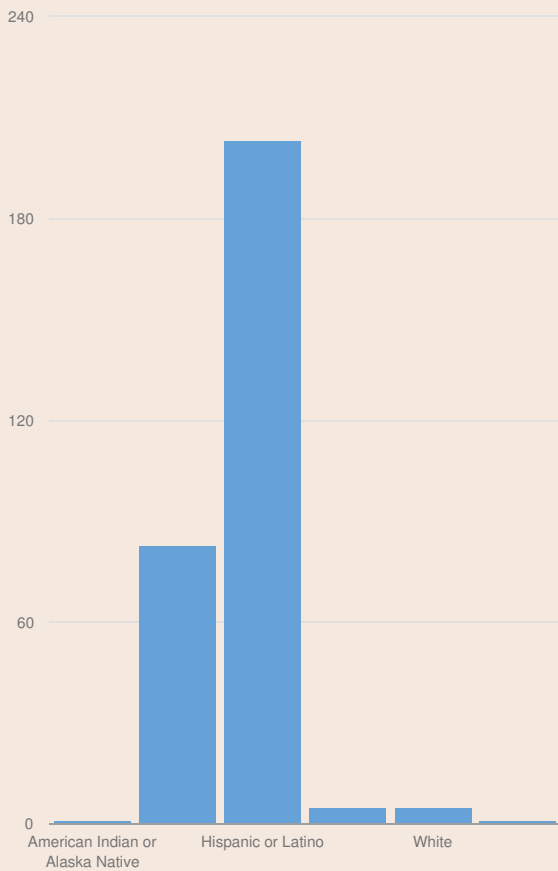

ENROLLMENT BY ETHNICITY