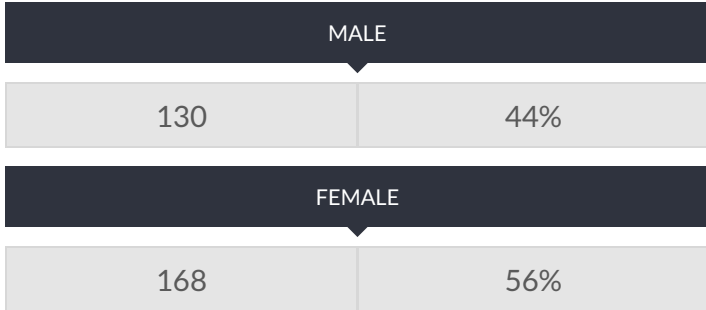

These enrollment data are collected as part of NYSED's Student Information Repository System (SIRS). These counts are as of "BEDS Day" which is typically the first Wednesday in October. Available are enrollment counts for public and charter school students by various demographics for the 2016 - 17 school year. For nonpublic school enrollment data please see the [Non-Public School Enrollment and Staff information](#) on our Information and Reporting Services webpage.

BEGINNING WITH CHILDREN CHARTER II ENROLLMENT (2016 - 17)

K-12 Enrollment: 298

ENROLLMENT BY GENDER