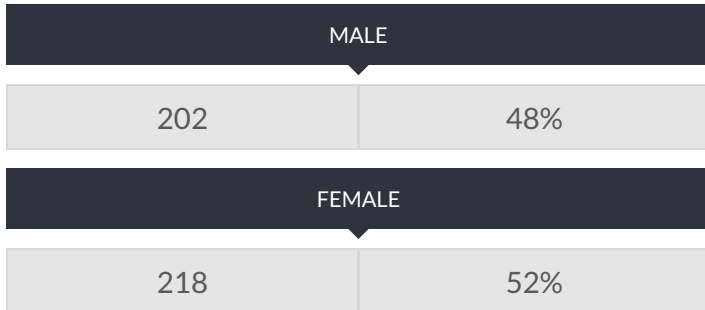

These enrollment data are collected as part of NYSED's Student Information Repository System (SIRS). These counts are as of "BEDS Day" which is typically the first Wednesday in October. Available are enrollment counts for public and charter school students by various demographics for the 2017 - 18 school year. For nonpublic school enrollment data please see the [Non-Public School Enrollment and Staff information](#) on our Information and Reporting Services webpage.

HARLEY AVENUE ELEMENTARY SCHOOL ENROLLMENT (2017 - 18)

K-12 Enrollment: 420

ENROLLMENT BY GENDER

ENROLLMENT BY ETHNICITY

OTHER GROUPS

ENROLLMENT BY GRADE

© COPYRIGHT NEW YORK STATE EDUCATION DEPARTMENT, ALL RIGHTS RESERVED.