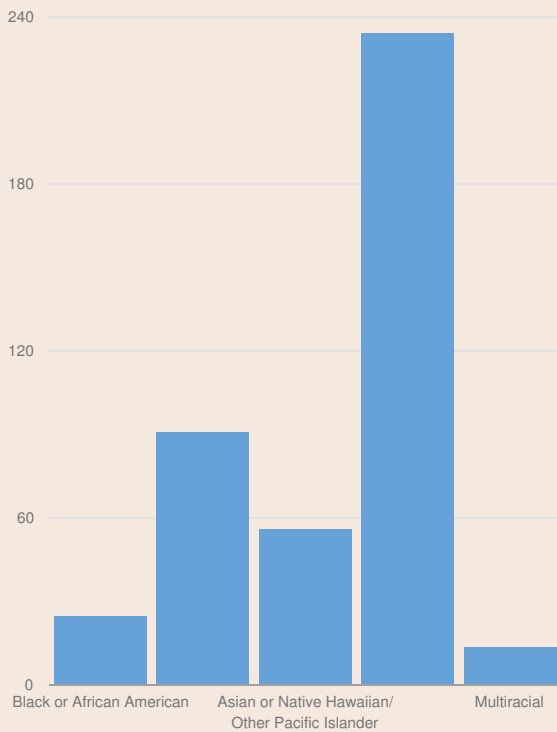

These enrollment data are collected as part of NYSED's Student Information Repository System (SIRS). These counts are as of "BEDS Day" which is typically the first Wednesday in October. Available are enrollment counts for public and charter school students by various demographics for the 2017 - 18 school year. For nonpublic school enrollment data please see the [Non-Public School Enrollment and Staff information](#) on our Information and Reporting Services webpage.

HARLEY AVENUE ELEMENTARY SCHOOL ENROLLMENT (2017 - 18)

K-12 Enrollment: 420

ENROLLMENT BY GENDER

ENROLLMENT BY ETHNICITY

OTHER GROUPS

ENROLLMENT BY GRADE

© COPYRIGHT NEW YORK STATE EDUCATION DEPARTMENT, ALL RIGHTS RESERVED.