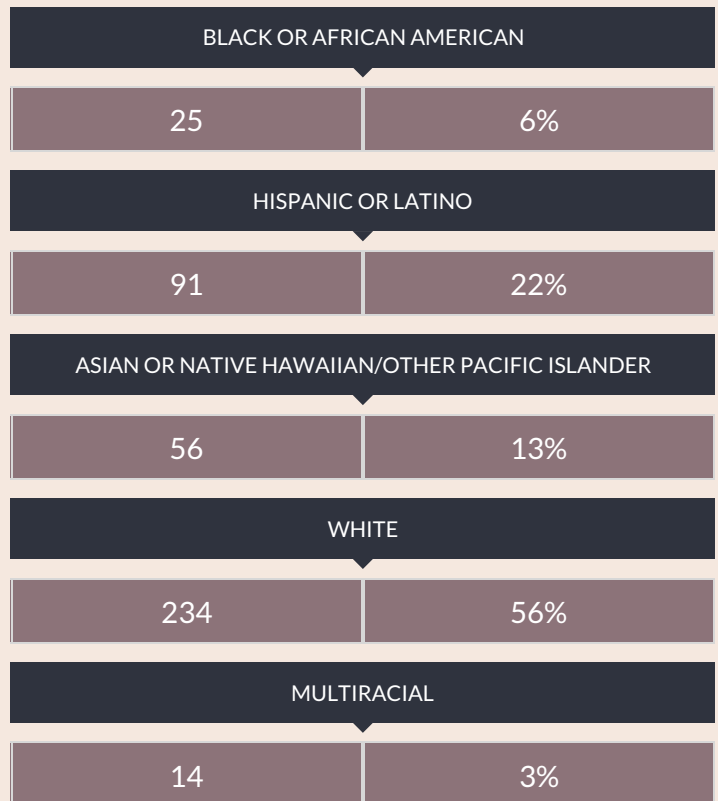

ENROLLMENT BY ETHNICITY