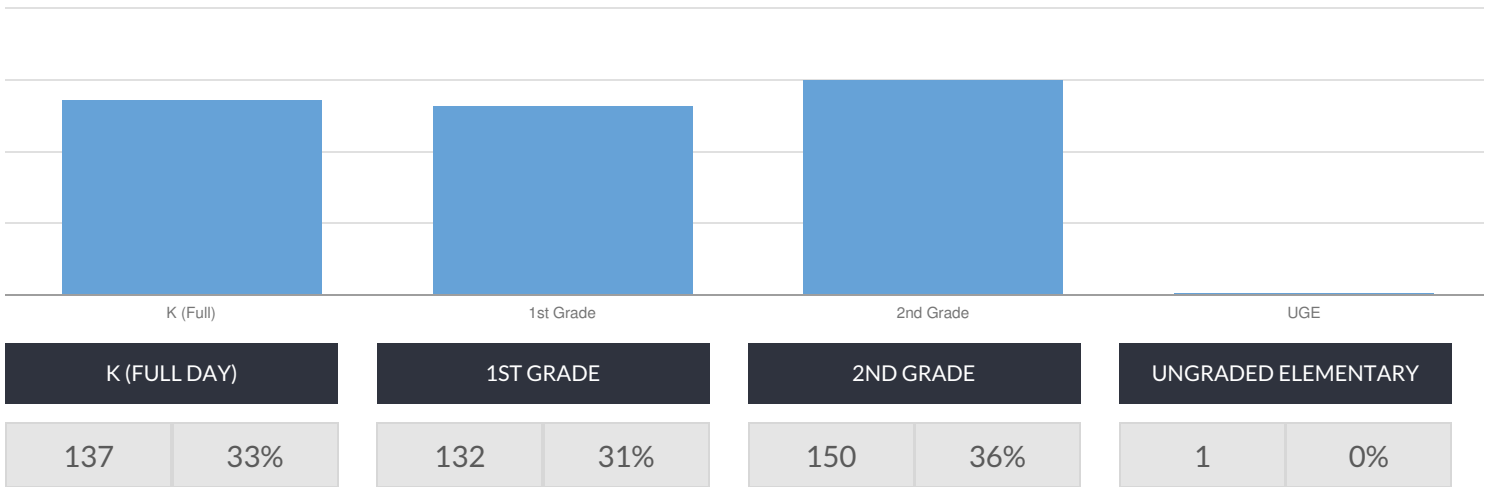

HARLEY AVENUE ELEMENTARY SCHOOL ENROLLMENT (2017 - 18)

K-12 Enrollment: 420

ENROLLMENT BY GENDER

ENROLLMENT BY ETHNICITY

OTHER GROUPS

ENROLLMENT BY GRADE

© COPYRIGHT NEW YORK STATE EDUCATION DEPARTMENT, ALL RIGHTS RESERVED.