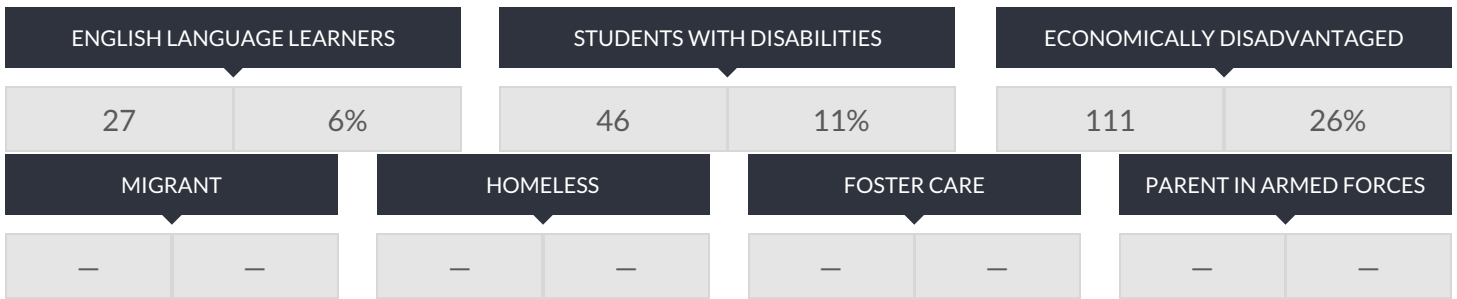

HARLEY AVENUE ELEMENTARY SCHOOL ENROLLMENT (2017 - 18)

K-12 Enrollment: 420

ENROLLMENT BY GENDER

ENROLLMENT BY ETHNICITY

OTHER GROUPS

ENROLLMENT BY GRADE

© COPYRIGHT NEW YORK STATE EDUCATION DEPARTMENT, ALL RIGHTS RESERVED.