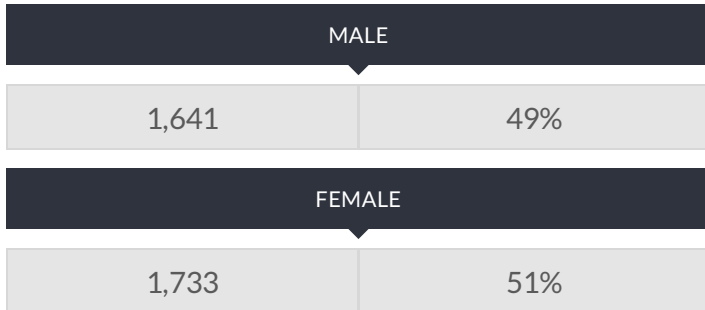

These enrollment data are collected as part of NYSED's Student Information Repository System (SIRS). These counts are as of "BEDS Day" which is typically the first Wednesday in October. Available are enrollment counts for public and charter school students by various demographics for the 2013 - 14 school year. For nonpublic school enrollment data please see the [Non-Public School Enrollment and Staff information](#) on our Information and Reporting Services webpage.

KATONAH-LEWISBORO UFSD ENROLLMENT (2013 - 14)

K-12 Enrollment: 3,374

ENROLLMENT BY GENDER