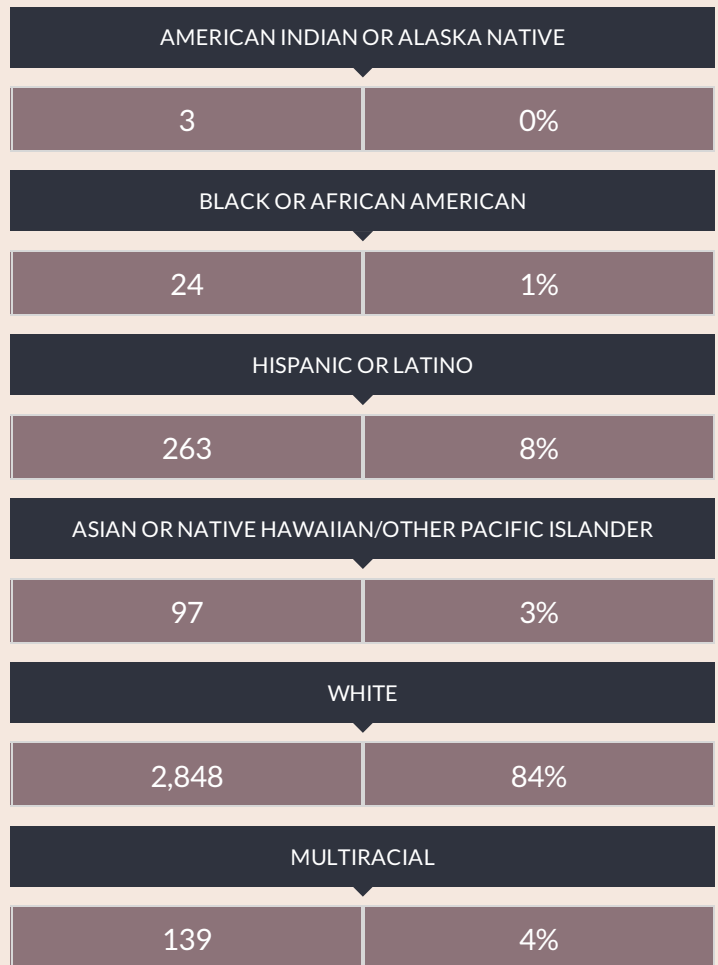

These enrollment data are collected as part of NYSED's Student Information Repository System (SIRS). These counts are as of "BEDS Day" which is typically the first Wednesday in October. Available are enrollment counts for public and charter school students by various demographics for the 2013 - 14 school year. For nonpublic school enrollment data please see the [Non-Public School Enrollment and Staff information](#) on our Information and Reporting Services webpage.

## KATONAH-LEWISBORO UFSD ENROLLMENT (2013 - 14)

K-12 Enrollment: 3,374

### ENROLLMENT BY ETHNICITY