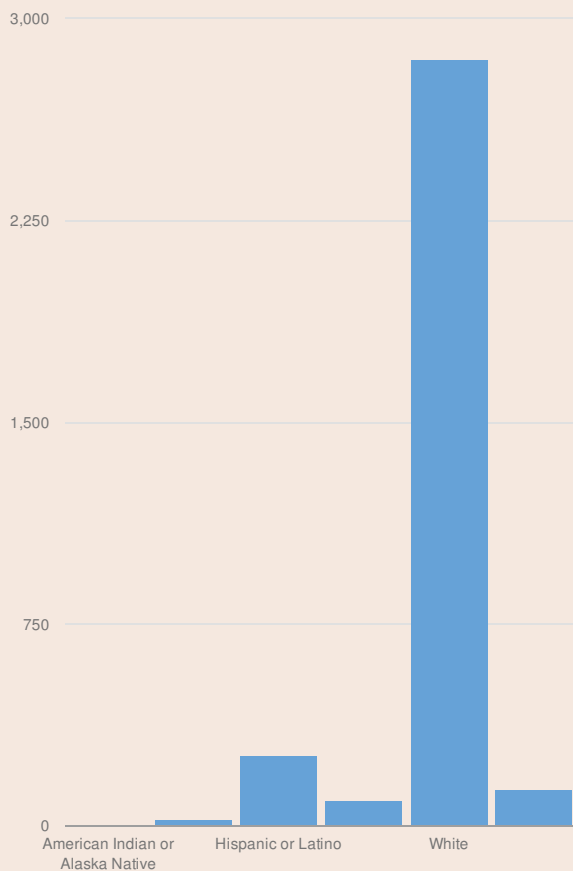

ENROLLMENT BY ETHNICITY

OTHER GROUPS