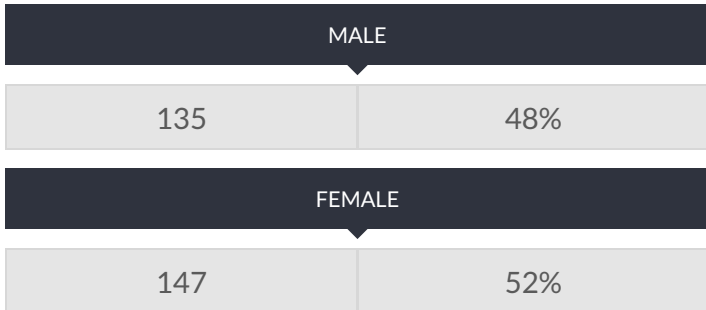

These enrollment data are collected as part of NYSED's Student Information Repository System (SIRS). These counts are as of "BEDS Day" which is typically the first Wednesday in October. Available are enrollment counts for public and charter school students by various demographics for the 2016 - 17 school year. For nonpublic school enrollment data please see the [Non-Public School Enrollment and Staff information](#) on our Information and Reporting Services webpage.

IS 289 ENROLLMENT (2016 - 17)

K-12 Enrollment: 282

ENROLLMENT BY GENDER