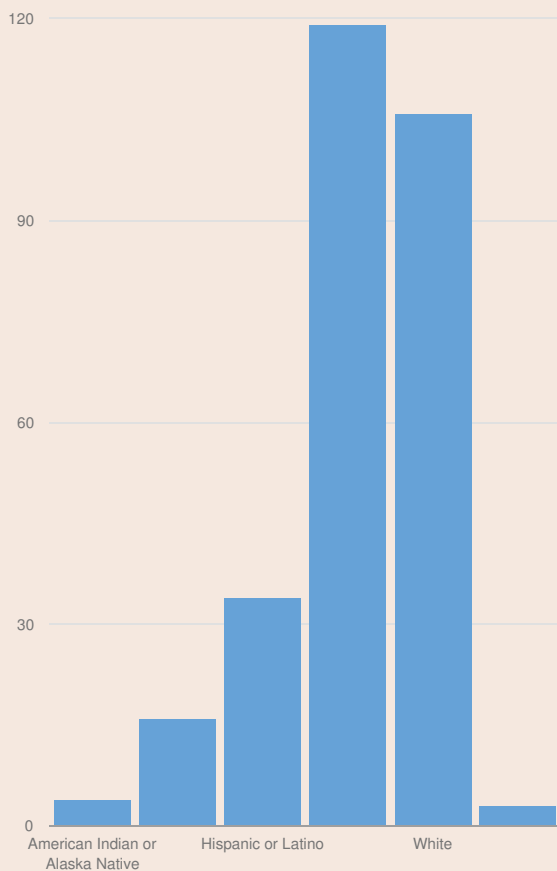

ENROLLMENT BY ETHNICITY