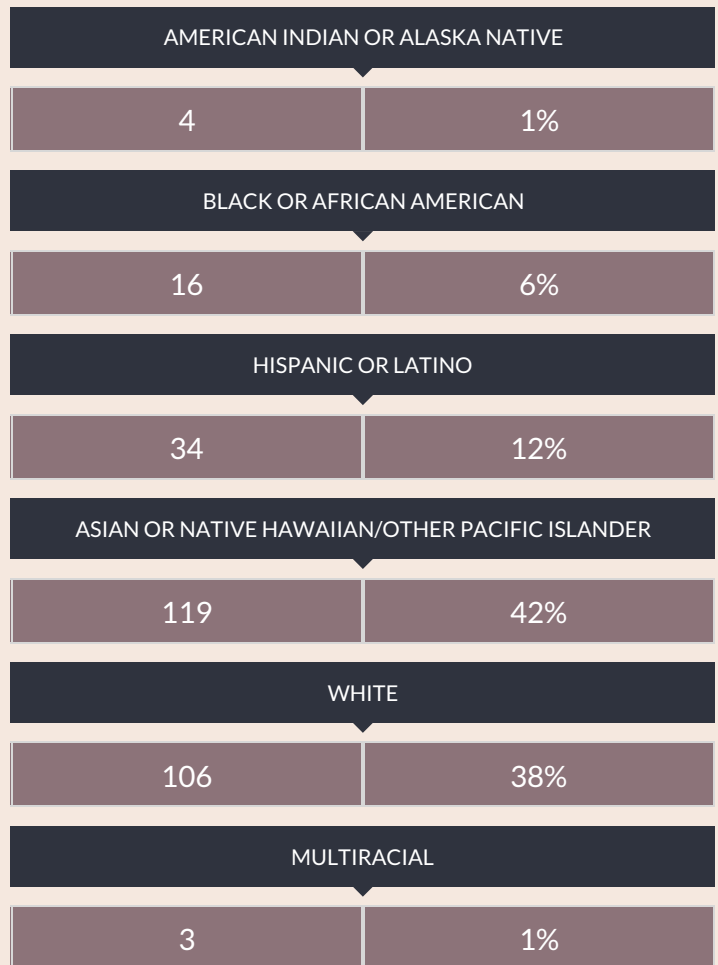

These enrollment data are collected as part of NYSED's Student Information Repository System (SIRS). These counts are as of "BEDS Day" which is typically the first Wednesday in October. Available are enrollment counts for public and charter school students by various demographics for the 2016 - 17 school year. For nonpublic school enrollment data please see the [Non-Public School Enrollment and Staff information](#) on our Information and Reporting Services webpage.

## IS 289 ENROLLMENT (2016 - 17)

K-12 Enrollment: 282

### ENROLLMENT BY ETHNICITY