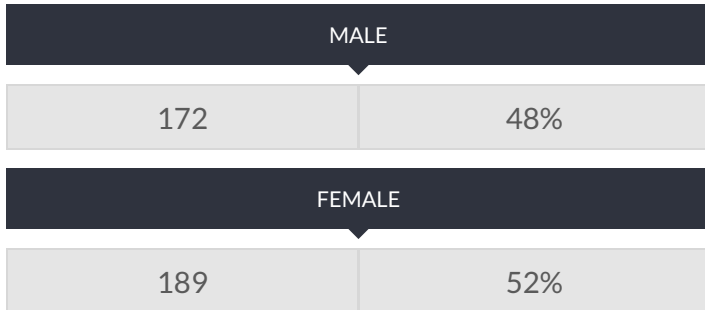

These enrollment data are collected as part of NYSED's Student Information Repository System (SIRS). These counts are as of "BEDS Day" which is typically the first Wednesday in October. Available are enrollment counts for public and charter school students by various demographics for the 2017 - 18 school year. For nonpublic school enrollment data please see the [Non-Public School Enrollment and Staff information](#) on our Information and Reporting Services webpage.

ALLEN CREEK SCHOOL ENROLLMENT (2017 - 18)

K-12 Enrollment: 361

ENROLLMENT BY GENDER