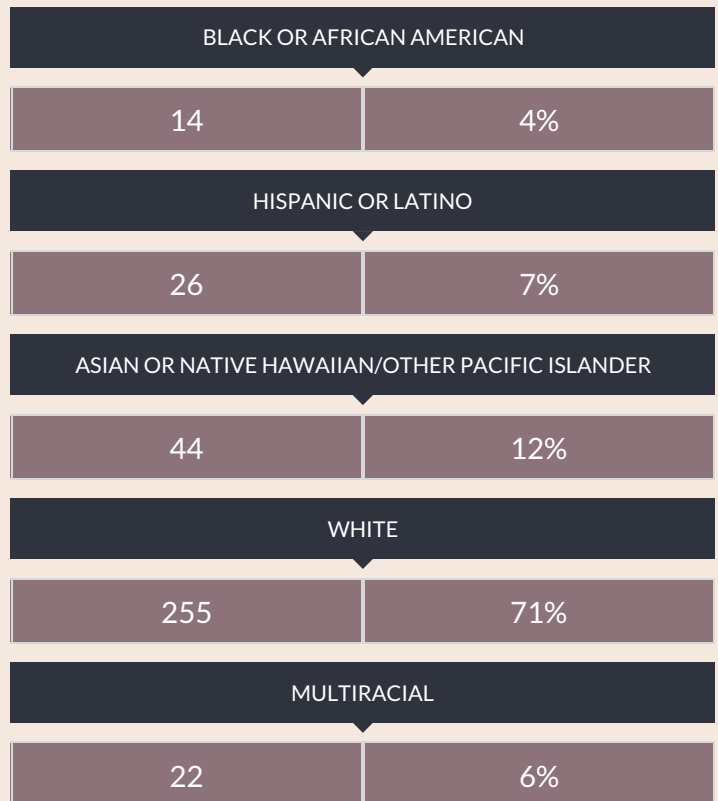

These enrollment data are collected as part of NYSED's Student Information Repository System (SIRS). These counts are as of "BEDS Day" which is typically the first Wednesday in October. Available are enrollment counts for public and charter school students by various demographics for the 2017 - 18 school year. For nonpublic school enrollment data please see the [Non-Public School Enrollment and Staff information](#) on our Information and Reporting Services webpage.

### ENROLLMENT BY ETHNICITY