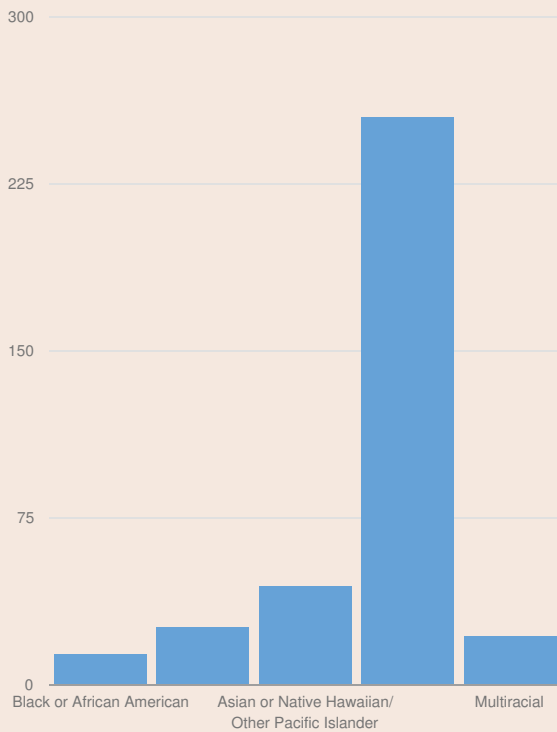

ENROLLMENT BY ETHNICITY