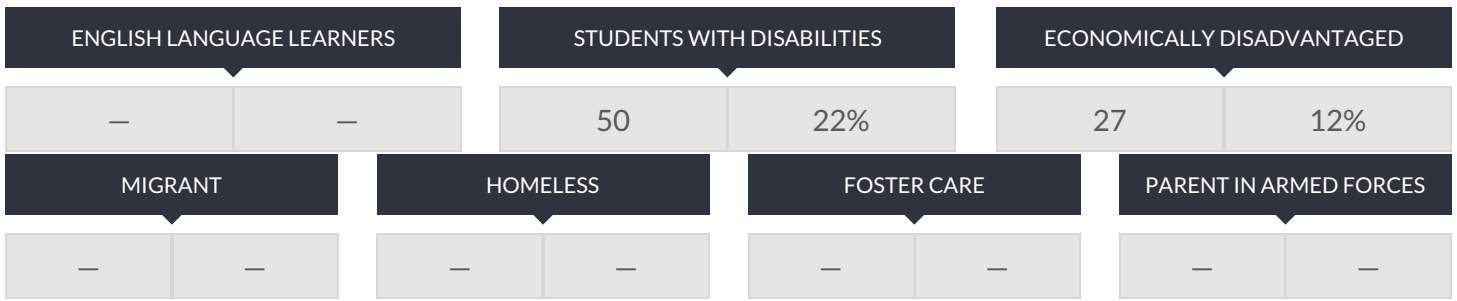

OTHER GROUPS