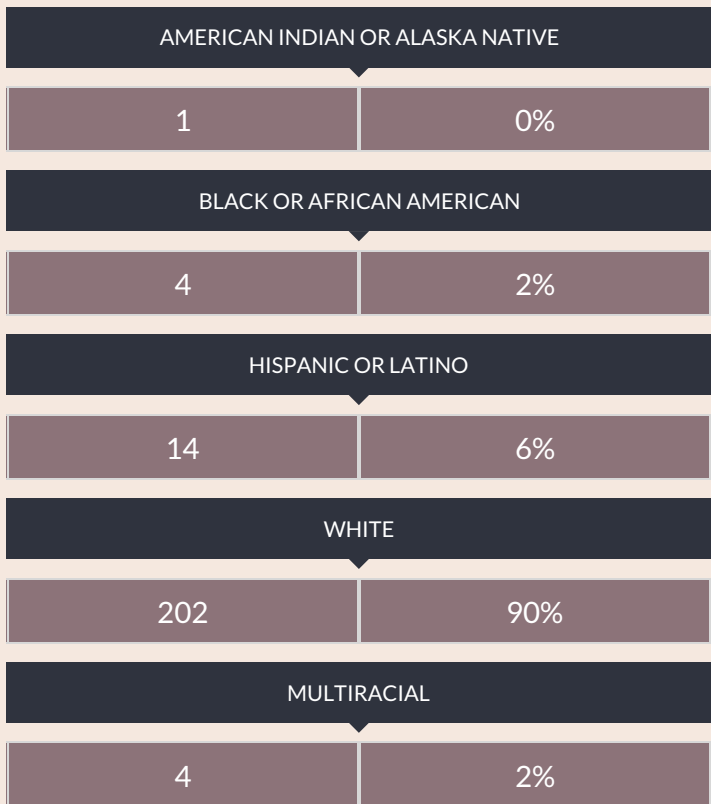

These enrollment data are collected as part of NYSED's Student Information Repository System (SIRS). These counts are as of "BEDS Day" which is typically the first Wednesday in October. Available are enrollment counts for public and charter school students by various demographics for the 2017 - 18 school year. For nonpublic school enrollment data please see the [Non-Public School Enrollment and Staff information](#) on our Information and Reporting Services webpage.

## BLUE POINT ELEMENTARY SCHOOL ENROLLMENT (2017 - 18)

K-12 Enrollment: 225

### ENROLLMENT BY ETHNICITY