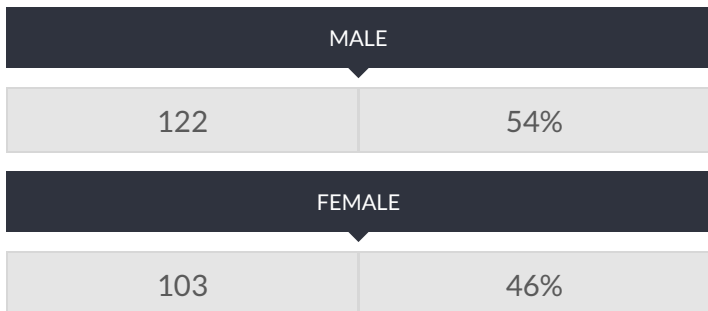

These enrollment data are collected as part of NYSED's Student Information Repository System (SIRS). These counts are as of "BEDS Day" which is typically the first Wednesday in October. Available are enrollment counts for public and charter school students by various demographics for the 2017 - 18 school year. For nonpublic school enrollment data please see the [Non-Public School Enrollment and Staff information](#) on our Information and Reporting Services webpage.

BLUE POINT ELEMENTARY SCHOOL ENROLLMENT (2017 - 18)

K-12 Enrollment: 225

ENROLLMENT BY GENDER