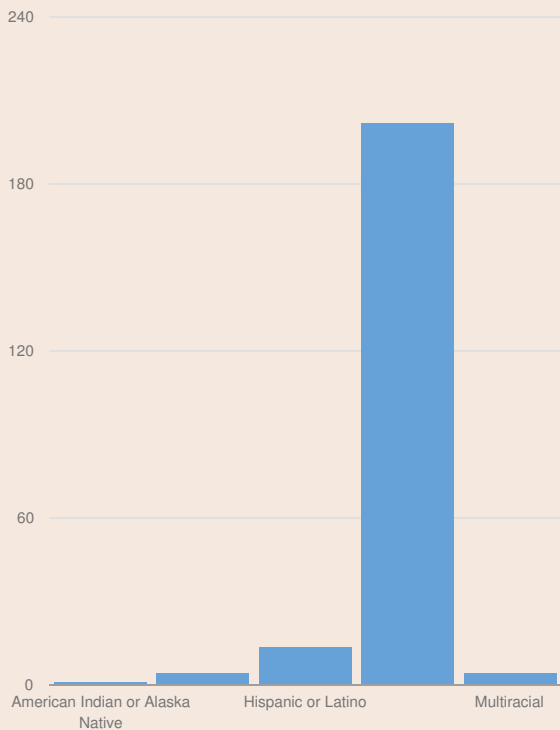

ENROLLMENT BY ETHNICITY