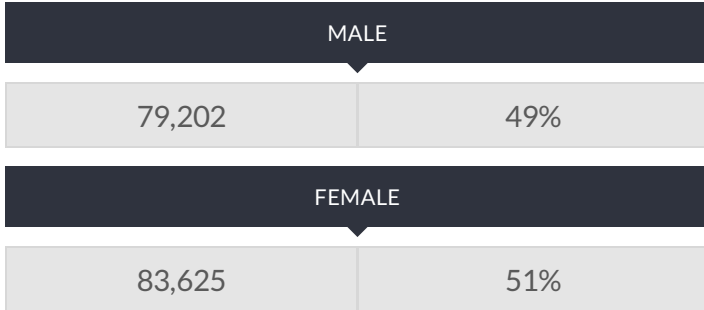

These enrollment data are collected as part of NYSED's Student Information Repository System (SIRS). These counts are as of "BEDS Day" which is typically the first Wednesday in October. Available are enrollment counts for public and charter school students by various demographics for the 2014 - 15 school year. For nonpublic school enrollment data please see the [Non-Public School Enrollment and Staff information](#) on our Information and Reporting Services webpage.

NEW YORK COUNTY PUBLIC SCHOOL ENROLLMENT (2014 - 15)

K-12 Enrollment: 162,827

ENROLLMENT BY GENDER