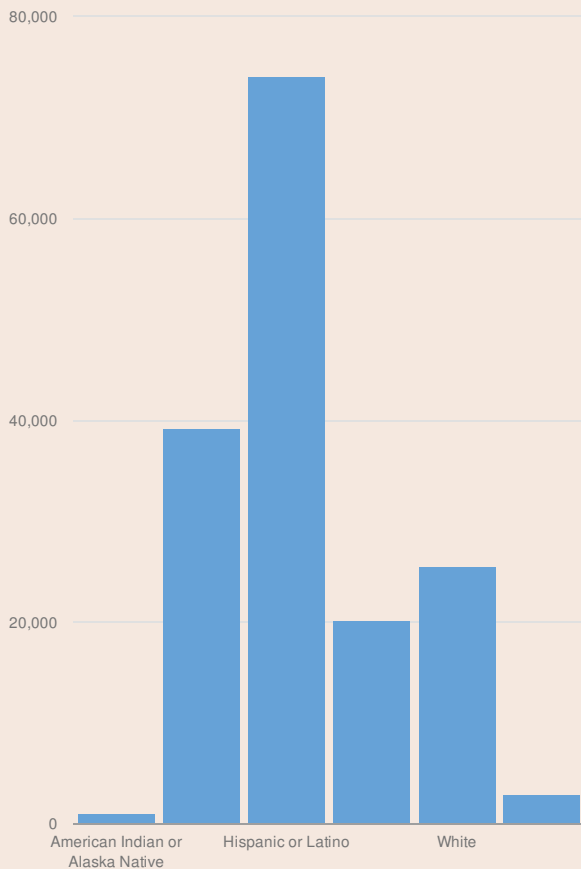

ENROLLMENT BY ETHNICITY

OTHER GROUPS