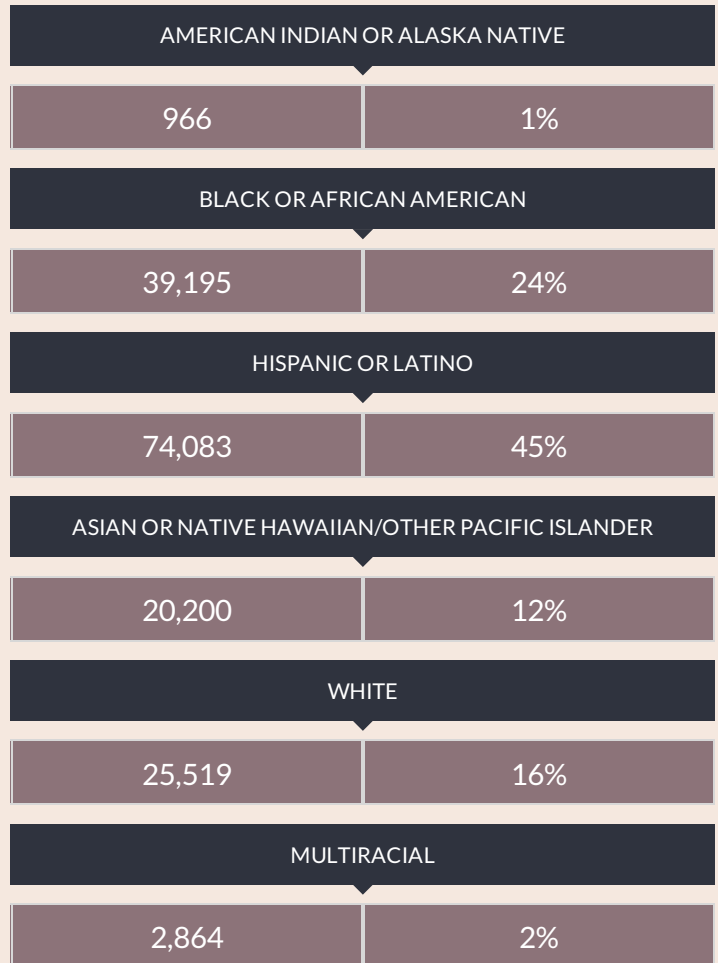

These enrollment data are collected as part of NYSED's Student Information Repository System (SIRS). These counts are as of "BEDS Day" which is typically the first Wednesday in October. Available are enrollment counts for public and charter school students by various demographics for the 2014 - 15 school year. For nonpublic school enrollment data please see the [Non-Public School Enrollment and Staff information](#) on our Information and Reporting Services webpage.

### ENROLLMENT BY ETHNICITY