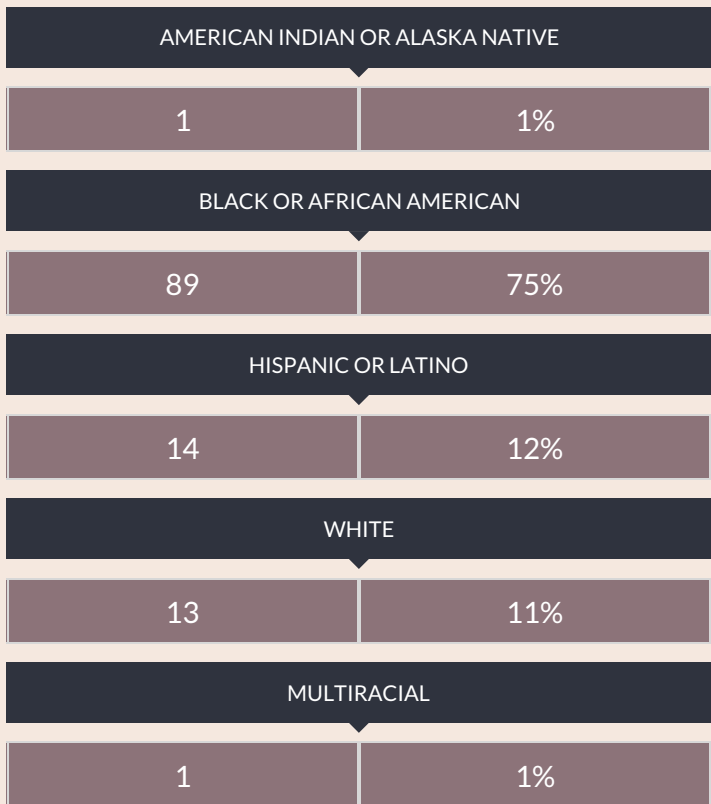

ENROLLMENT BY ETHNICITY