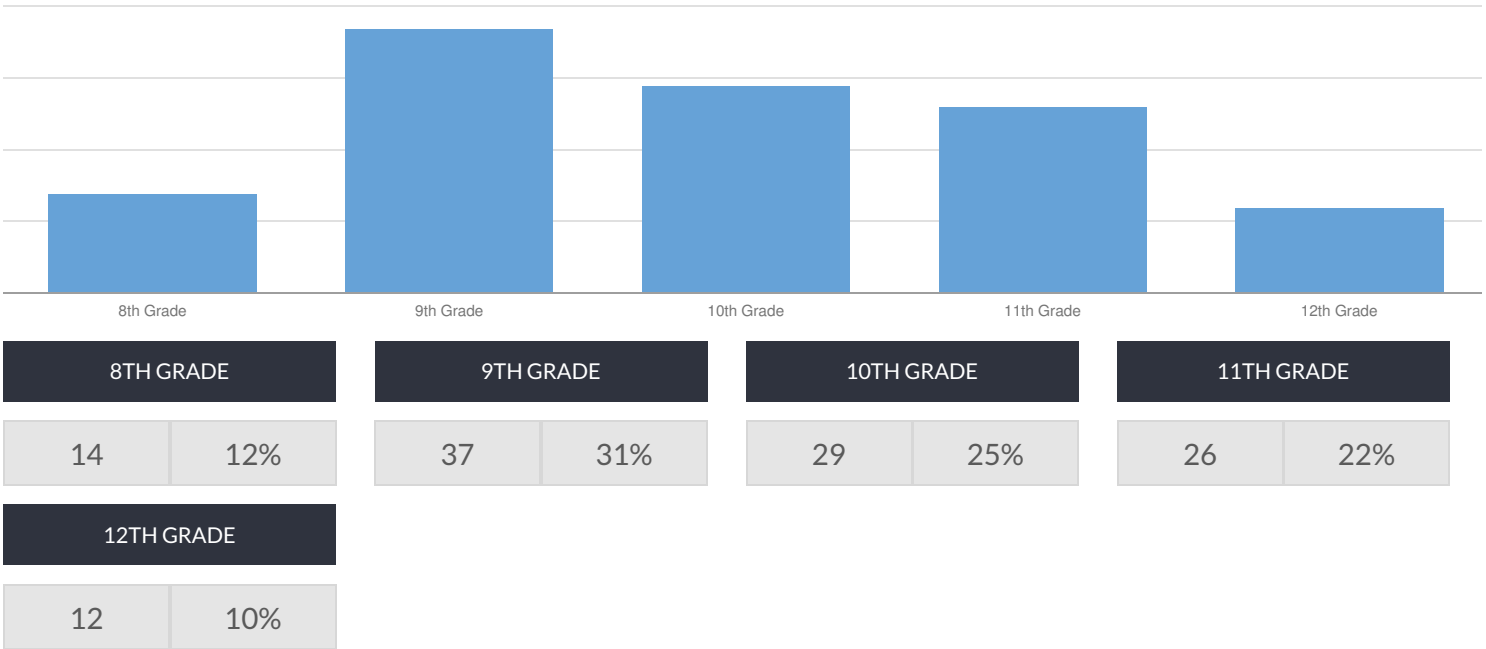

ACADEMY SCHOOL ENROLLMENT (2017 - 18)

K-12 Enrollment: 118

ENROLLMENT BY GENDER

ENROLLMENT BY ETHNICITY

OTHER GROUPS

ENROLLMENT BY GRADE

© COPYRIGHT NEW YORK STATE EDUCATION DEPARTMENT, ALL RIGHTS RESERVED.