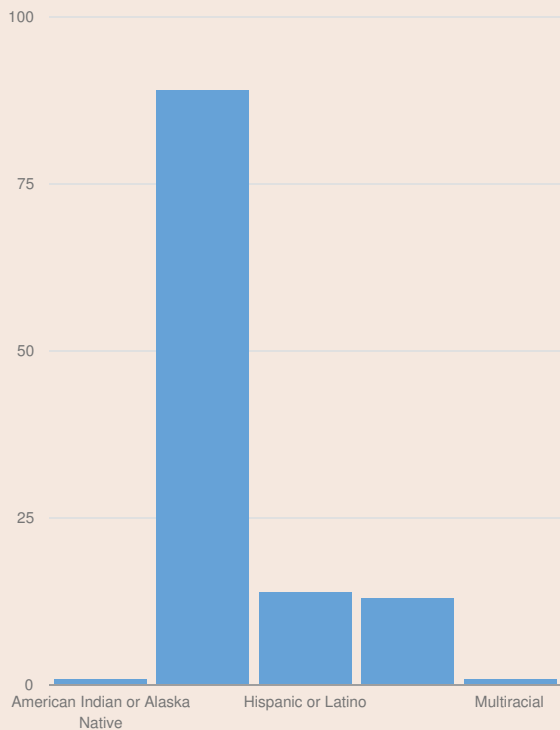

ENROLLMENT BY ETHNICITY