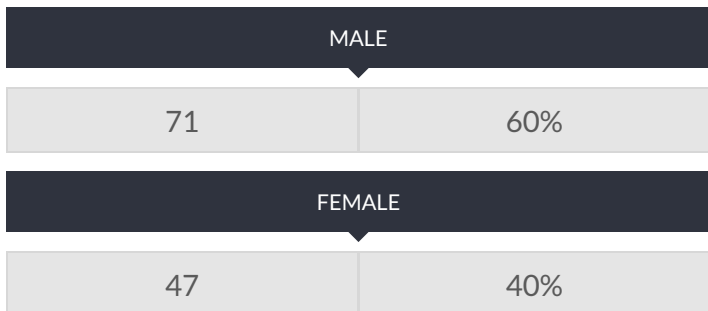

These enrollment data are collected as part of NYSED's Student Information Repository System (SIRS). These counts are as of "BEDS Day" which is typically the first Wednesday in October. Available are enrollment counts for public and charter school students by various demographics for the 2017 - 18 school year. For nonpublic school enrollment data please see the [Non-Public School Enrollment and Staff information](#) on our Information and Reporting Services webpage.

ACADEMY SCHOOL ENROLLMENT (2017 - 18)

K-12 Enrollment: 118

ENROLLMENT BY GENDER