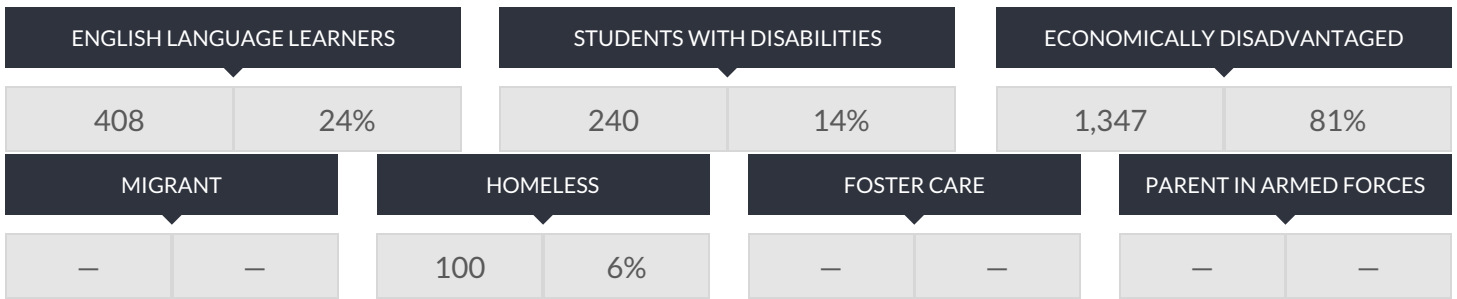

RICHMOND HILL HIGH SCHOOL ENROLLMENT (2017 - 18)

K-12 Enrollment: 1,668

ENROLLMENT BY GENDER

ENROLLMENT BY ETHNICITY

OTHER GROUPS

ENROLLMENT BY GRADE

© COPYRIGHT NEW YORK STATE EDUCATION DEPARTMENT, ALL RIGHTS RESERVED.