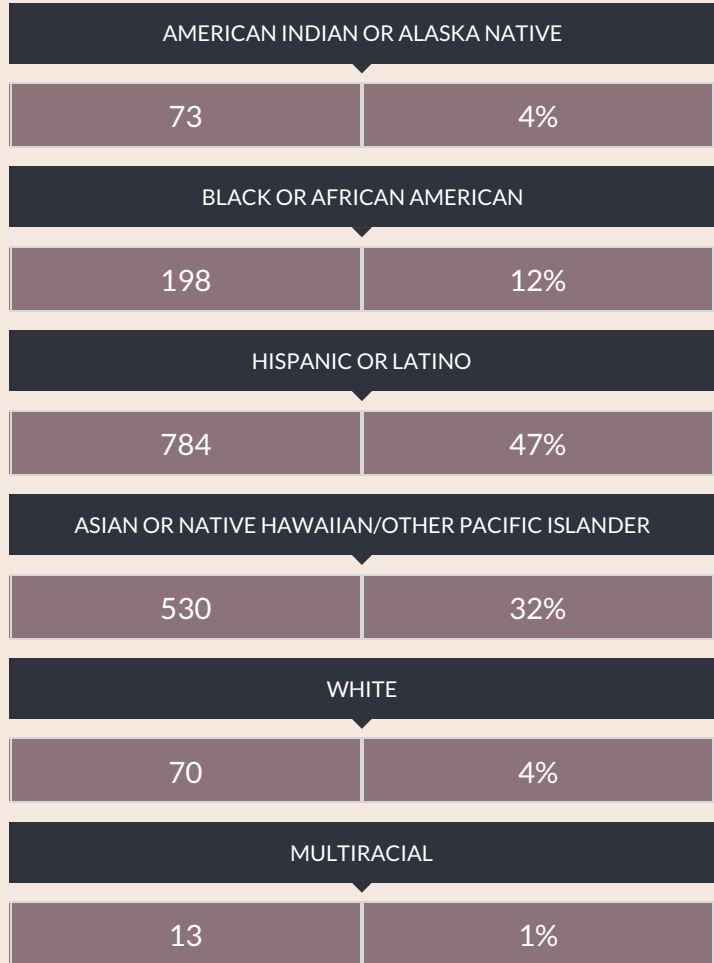

ENROLLMENT BY ETHNICITY