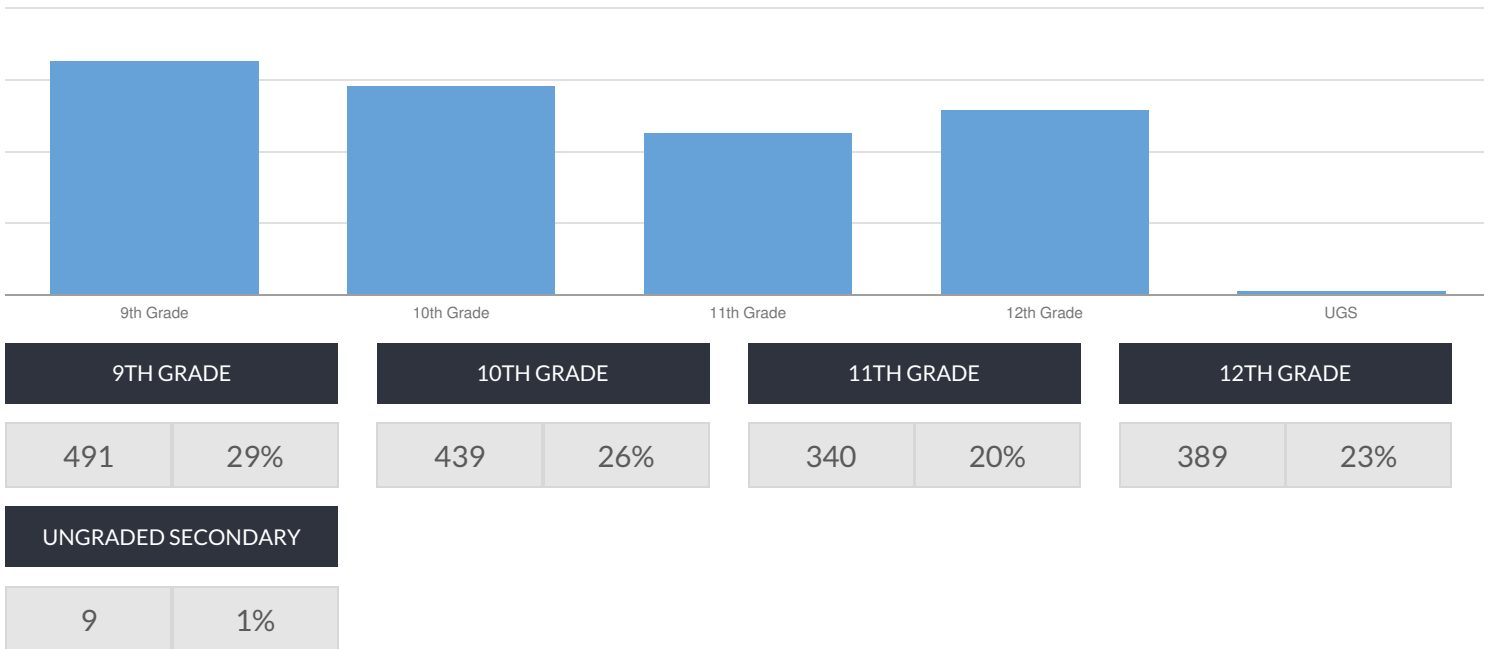

RICHMOND HILL HIGH SCHOOL ENROLLMENT (2017 - 18)

K-12 Enrollment: 1,668

ENROLLMENT BY GENDER

ENROLLMENT BY ETHNICITY

OTHER GROUPS

ENROLLMENT BY GRADE

© COPYRIGHT NEW YORK STATE EDUCATION DEPARTMENT, ALL RIGHTS RESERVED.