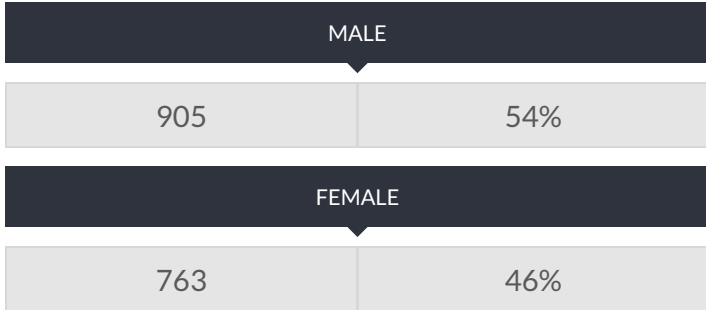

These enrollment data are collected as part of NYSED's Student Information Repository System (SIRS). These counts are as of "BEDS Day" which is typically the first Wednesday in October. Available are enrollment counts for public and charter school students by various demographics for the 2017 - 18 school year. For nonpublic school enrollment data please see the [Non-Public School Enrollment and Staff information](#) on our Information and Reporting Services webpage.

RICHMOND HILL HIGH SCHOOL ENROLLMENT (2017 - 18)

K-12 Enrollment: 1,668

ENROLLMENT BY GENDER