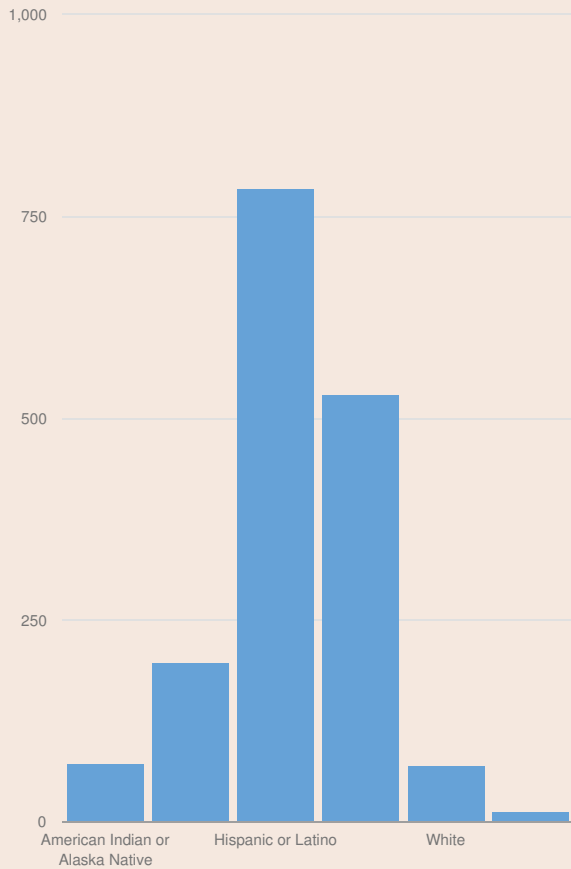

ENROLLMENT BY ETHNICITY