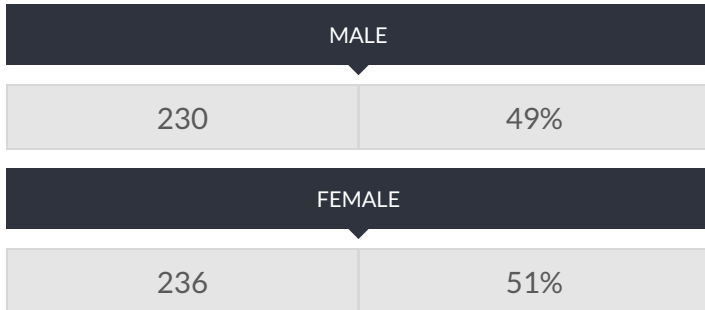

These enrollment data are collected as part of NYSED's Student Information Repository System (SIRS). These counts are as of "BEDS Day" which is typically the first Wednesday in October. Available are enrollment counts for public and charter school students by various demographics for the 2016 - 17 school year. For nonpublic school enrollment data please see the [Non-Public School Enrollment and Staff information](#) on our Information and Reporting Services webpage.

BABYLON MEMORIAL GRADE SCHOOL ENROLLMENT (2016 - 17)

K-12 Enrollment: 466

ENROLLMENT BY GENDER