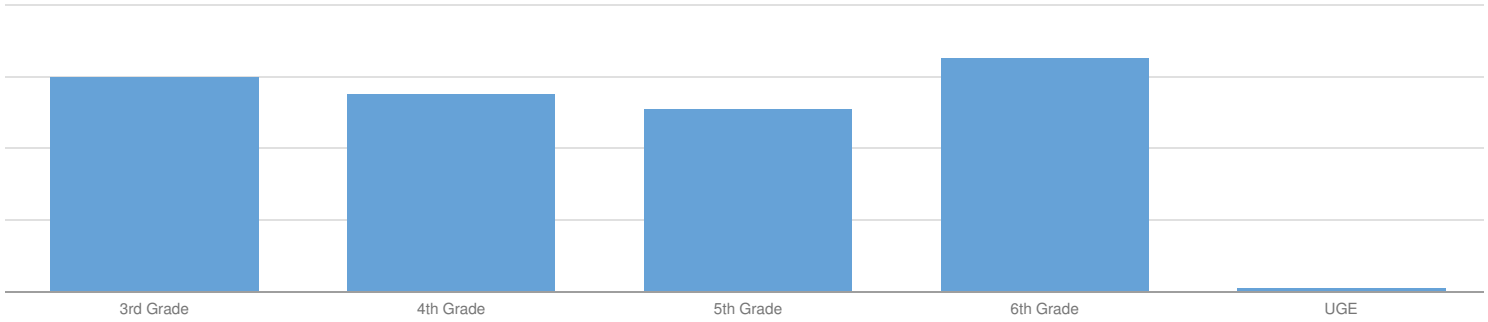

BABYLON MEMORIAL GRADE SCHOOL ENROLLMENT (2016 - 17)

K-12 Enrollment: 466

ENROLLMENT BY GENDER

ENROLLMENT BY ETHNICITY

OTHER GROUPS

ENROLLMENT BY GRADE

© COPYRIGHT NEW YORK STATE EDUCATION DEPARTMENT, ALL RIGHTS RESERVED.