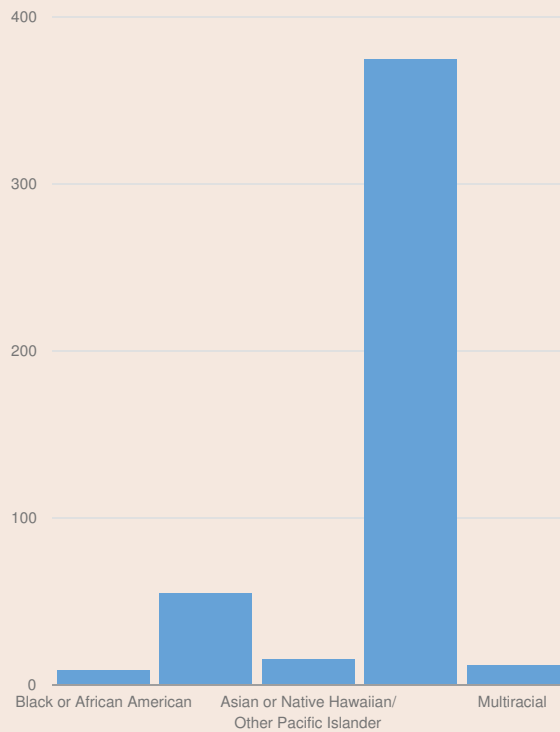

ENROLLMENT BY ETHNICITY