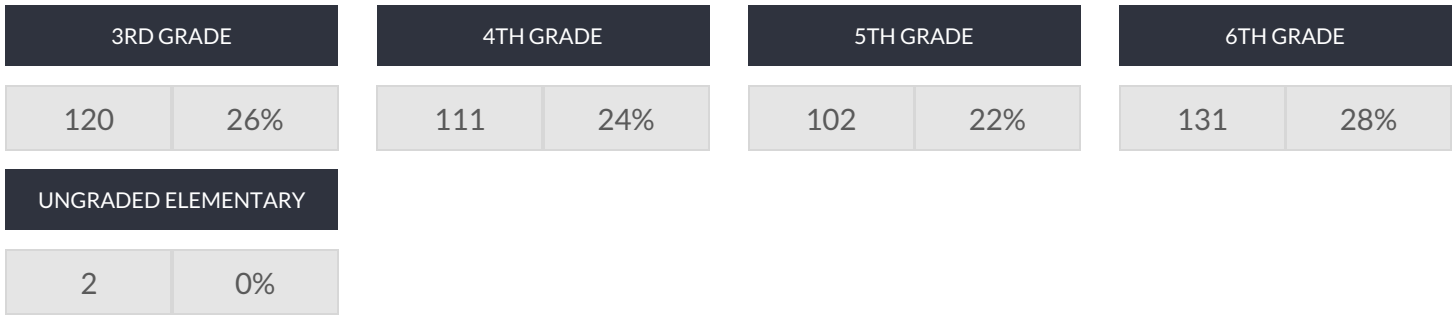

BABYLON MEMORIAL GRADE SCHOOL ENROLLMENT (2016 - 17)

K-12 Enrollment: 466

ENROLLMENT BY GENDER

ENROLLMENT BY ETHNICITY

OTHER GROUPS

ENROLLMENT BY GRADE

© COPYRIGHT NEW YORK STATE EDUCATION DEPARTMENT, ALL RIGHTS RESERVED.