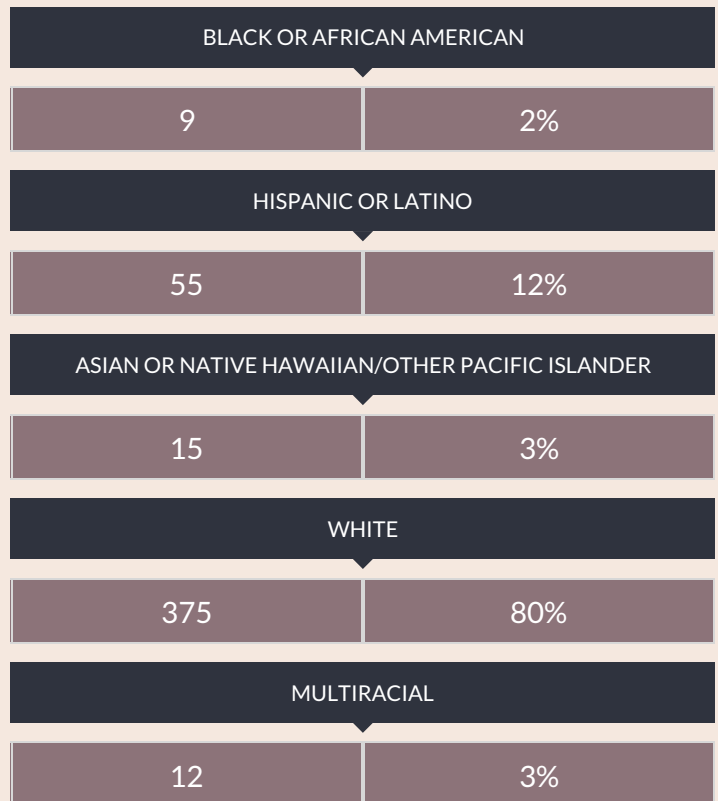

ENROLLMENT BY ETHNICITY