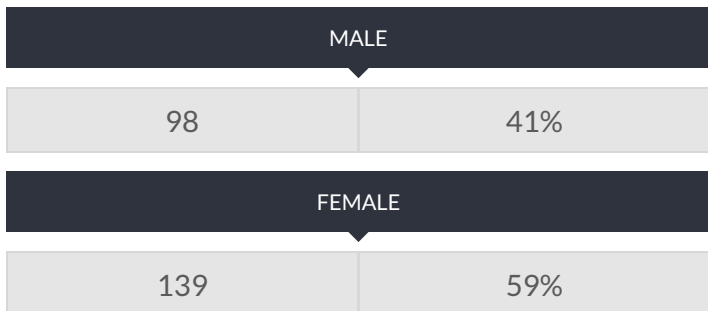

These enrollment data are collected as part of NYSED's Student Information Repository System (SIRS). These counts are as of "BEDS Day" which is typically the first Wednesday in October. Available are enrollment counts for public and charter school students by various demographics for the 2017 - 18 school year. For nonpublic school enrollment data please see the [Non-Public School Enrollment and Staff information](#) on our Information and Reporting Services webpage.

JHS 98 HERMAN RIDDER ENROLLMENT (2017 - 18)

K-12 Enrollment: 237

ENROLLMENT BY GENDER