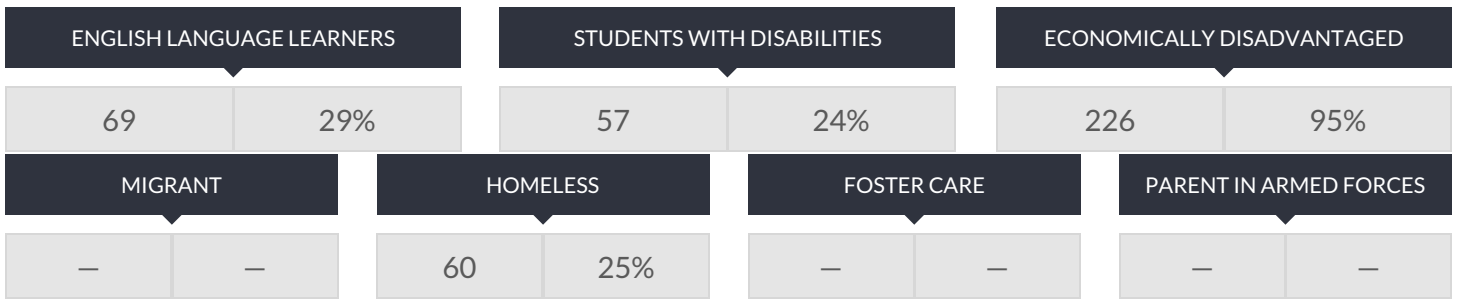

JHS 98 HERMAN RIDDER ENROLLMENT (2017 - 18)

K-12 Enrollment: 237

ENROLLMENT BY GENDER

ENROLLMENT BY ETHNICITY

OTHER GROUPS

ENROLLMENT BY GRADE

© COPYRIGHT NEW YORK STATE EDUCATION DEPARTMENT, ALL RIGHTS RESERVED.