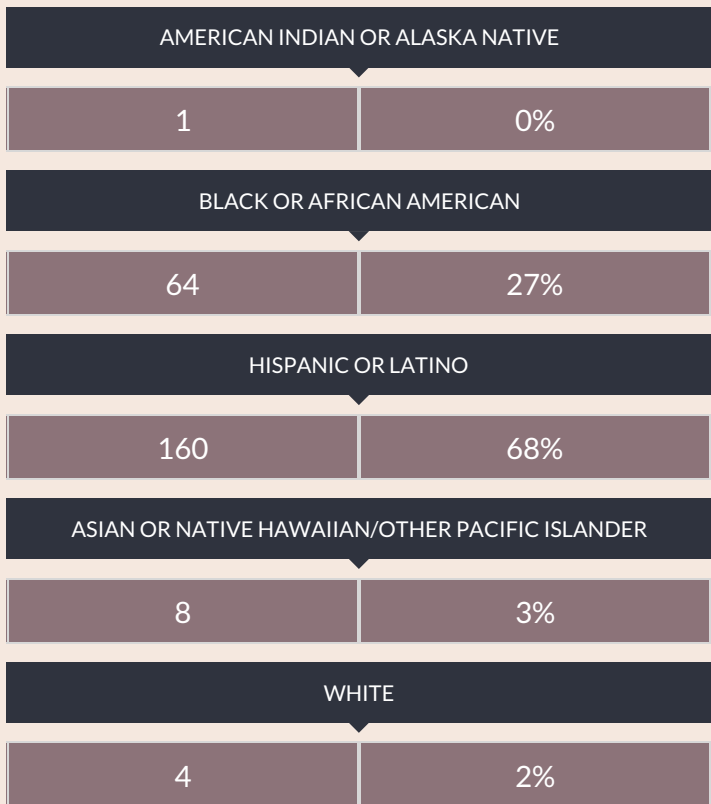

ENROLLMENT BY ETHNICITY