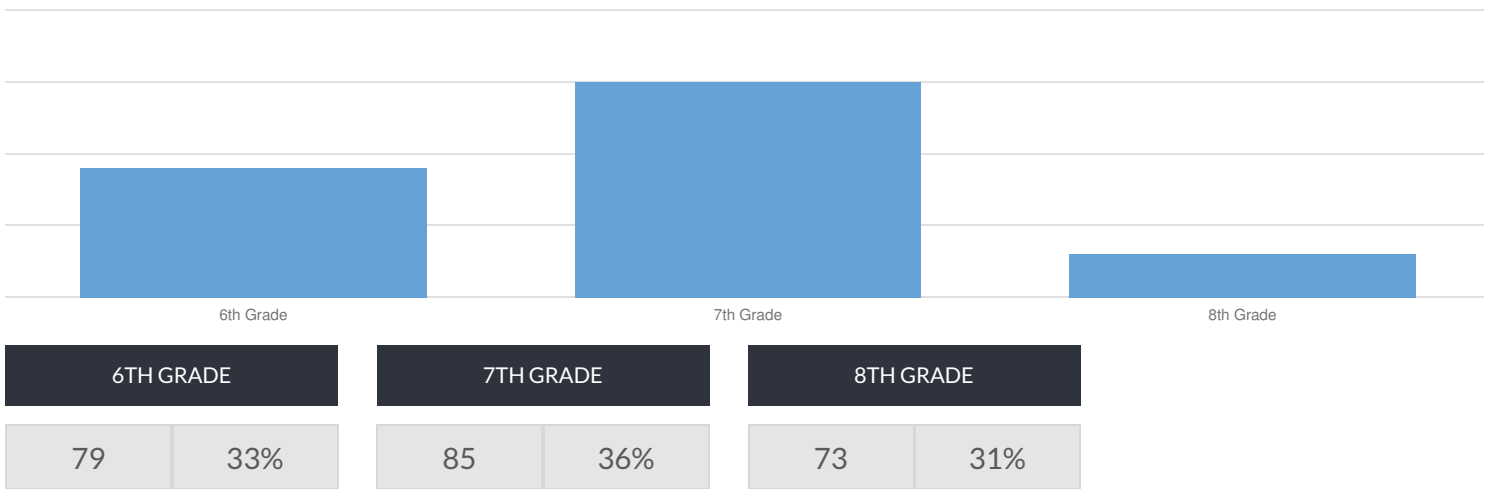

JHS 98 HERMAN RIDDER ENROLLMENT (2017 - 18)

K-12 Enrollment: 237

ENROLLMENT BY GENDER

ENROLLMENT BY ETHNICITY

OTHER GROUPS

ENROLLMENT BY GRADE

© COPYRIGHT NEW YORK STATE EDUCATION DEPARTMENT, ALL RIGHTS RESERVED.