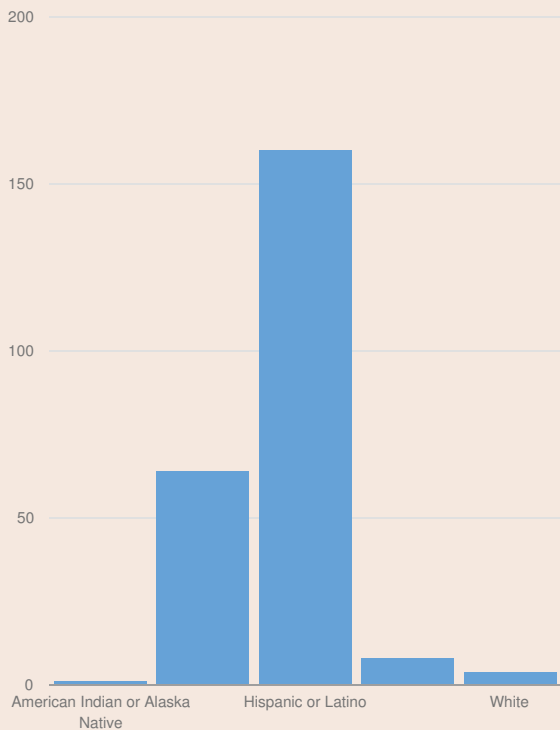

ENROLLMENT BY ETHNICITY