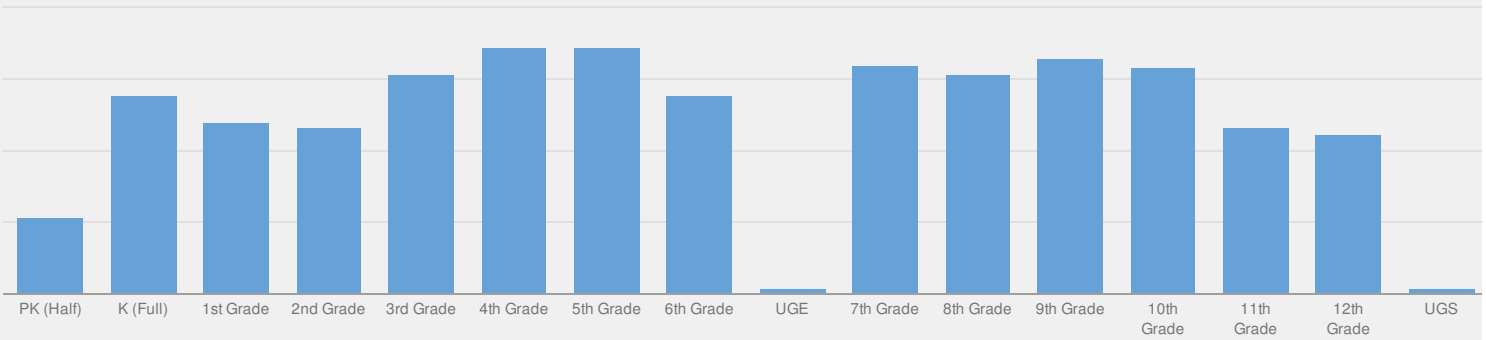

SAG HARBOR UFSD ENROLLMENT (2016 - 17)

K-12 Enrollment: 941

ENROLLMENT BY GENDER

ENROLLMENT BY ETHNICITY

OTHER GROUPS

ENROLLMENT BY GRADE

PRE-K (HALF DAY)	K (FULL DAY)	1ST GRADE	2ND GRADE
27 3%	69 7%	60 6%	58 6%
3RD GRADE	4TH GRADE	5TH GRADE	6TH GRADE
77 8%	86 9%	86 9%	69 7%
UNGRADED ELEMENTARY	7TH GRADE	8TH GRADE	9TH GRADE
2 0%	80 8%	77 8%	82 8%
10TH GRADE	11TH GRADE	12TH GRADE	UNGRADED SECONDARY
79 8%	58 6%	56 6%	2 0%