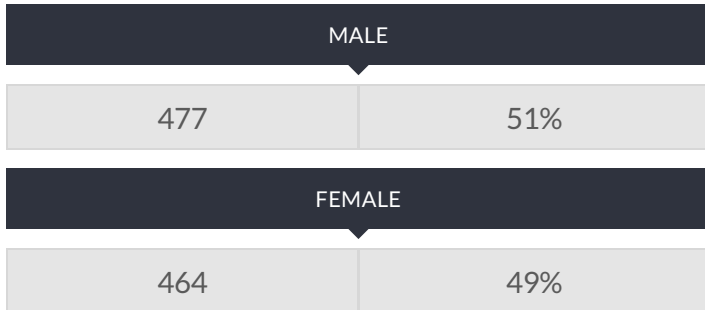

These enrollment data are collected as part of NYSED's Student Information Repository System (SIRS). These counts are as of "BEDS Day" which is typically the first Wednesday in October. Available are enrollment counts for public and charter school students by various demographics for the 2016 - 17 school year. For nonpublic school enrollment data please see the [Non-Public School Enrollment and Staff information](#) on our Information and Reporting Services webpage.

SAG HARBOR UFSD ENROLLMENT (2016 - 17)

K-12 Enrollment: 941

ENROLLMENT BY GENDER

ENROLLMENT BY ETHNICITY

OTHER GROUPS

ENROLLMENT BY GRADE

PRE-K (HALF DAY)	K (FULL DAY)	1ST GRADE	2ND GRADE
27 3%	69 7%	60 6%	58 6%
3RD GRADE	4TH GRADE	5TH GRADE	6TH GRADE
77 8%	86 9%	86 9%	69 7%
UNGRADED ELEMENTARY	7TH GRADE	8TH GRADE	9TH GRADE
2 0%	80 8%	77 8%	82 8%
10TH GRADE	11TH GRADE	12TH GRADE	UNGRADED SECONDARY
79 8%	58 6%	56 6%	2 0%