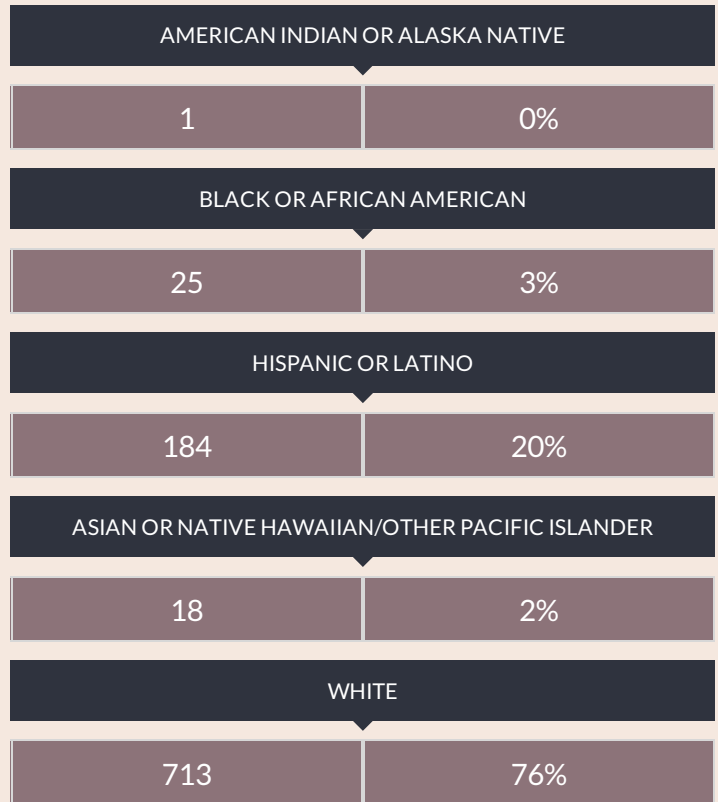

These enrollment data are collected as part of NYSED's Student Information Repository System (SIRS). These counts are as of "BEDS Day" which is typically the first Wednesday in October. Available are enrollment counts for public and charter school students by various demographics for the 2016 - 17 school year. For nonpublic school enrollment data please see the [Non-Public School Enrollment and Staff information](#) on our Information and Reporting Services webpage.

SAG HARBOR UFSD ENROLLMENT (2016 - 17)

K-12 Enrollment: 941

ENROLLMENT BY GENDER

ENROLLMENT BY ETHNICITY

OTHER GROUPS

ENROLLMENT BY GRADE

PRE-K (HALF DAY)	K (FULL DAY)	1ST GRADE	2ND GRADE
27 3%	69 7%	60 6%	58 6%
3RD GRADE	4TH GRADE	5TH GRADE	6TH GRADE
77 8%	86 9%	86 9%	69 7%
UNGRADED ELEMENTARY	7TH GRADE	8TH GRADE	9TH GRADE
2 0%	80 8%	77 8%	82 8%
10TH GRADE	11TH GRADE	12TH GRADE	UNGRADED SECONDARY
79 8%	58 6%	56 6%	2 0%