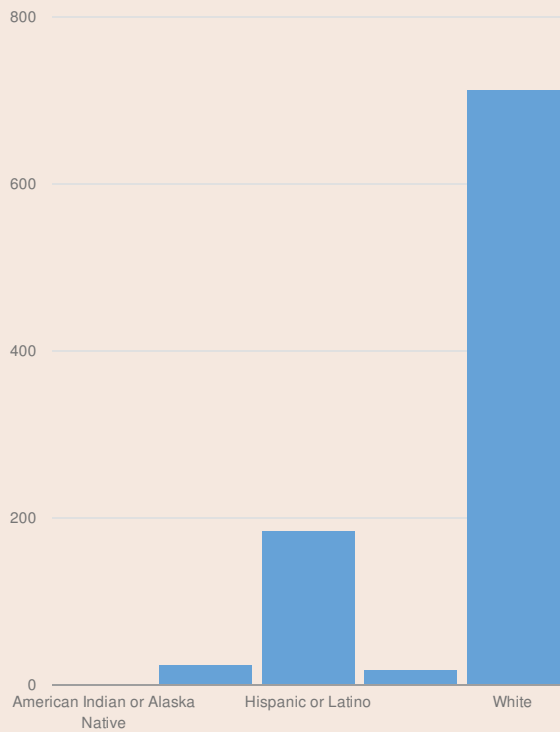

These enrollment data are collected as part of NYSED's Student Information Repository System (SIRS). These counts are as of "BEDS Day" which is typically the first Wednesday in October. Available are enrollment counts for public and charter school students by various demographics for the 2016 - 17 school year. For nonpublic school enrollment data please see the [Non-Public School Enrollment and Staff information](#) on our Information and Reporting Services webpage.

SAG HARBOR UFSD ENROLLMENT (2016 - 17)

K-12 Enrollment: 941

ENROLLMENT BY GENDER

ENROLLMENT BY ETHNICITY

OTHER GROUPS

ENROLLMENT BY GRADE

PRE-K (HALF DAY)	K (FULL DAY)	1ST GRADE	2ND GRADE
27 3%	69 7%	60 6%	58 6%
3RD GRADE	4TH GRADE	5TH GRADE	6TH GRADE
77 8%	86 9%	86 9%	69 7%
UNGRADED ELEMENTARY	7TH GRADE	8TH GRADE	9TH GRADE
2 0%	80 8%	77 8%	82 8%
10TH GRADE	11TH GRADE	12TH GRADE	UNGRADED SECONDARY
79 8%	58 6%	56 6%	2 0%