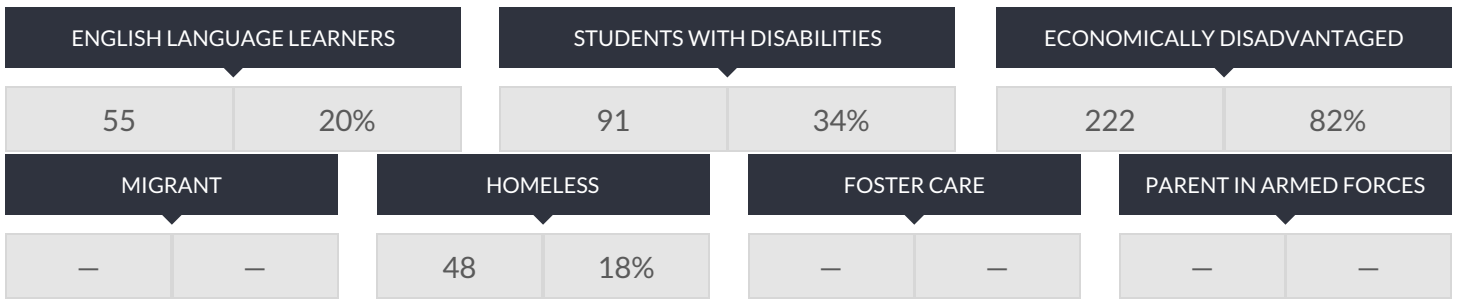

MS 53 BRIAN PICCOLO ENROLLMENT (2017 - 18)

K-12 Enrollment: 271

ENROLLMENT BY GENDER

ENROLLMENT BY ETHNICITY

OTHER GROUPS

ENROLLMENT BY GRADE

© COPYRIGHT NEW YORK STATE EDUCATION DEPARTMENT, ALL RIGHTS RESERVED.