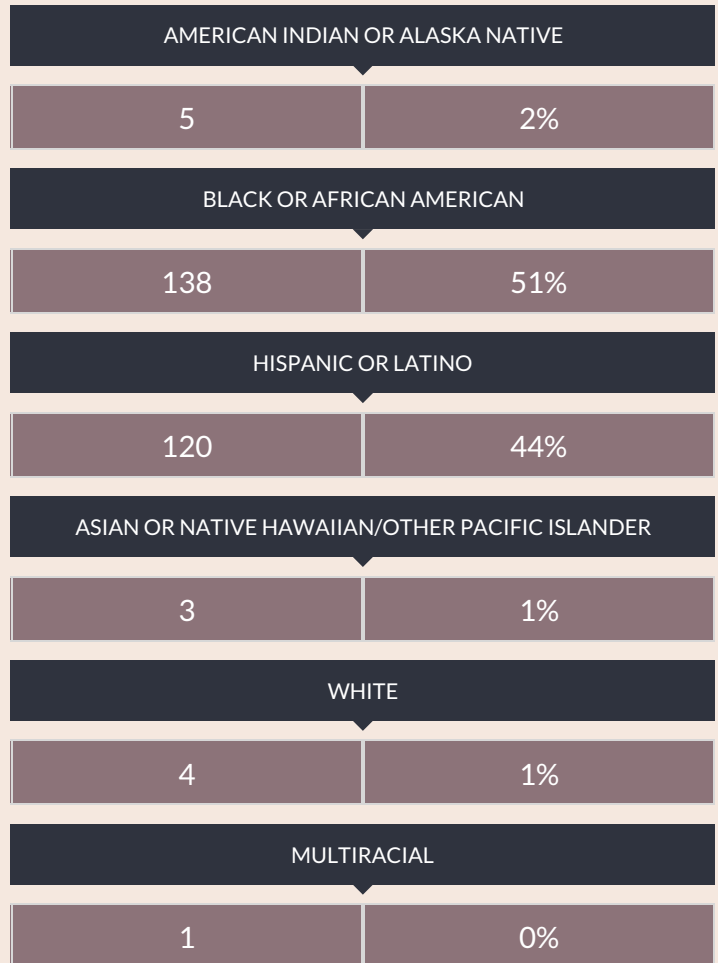

ENROLLMENT BY ETHNICITY