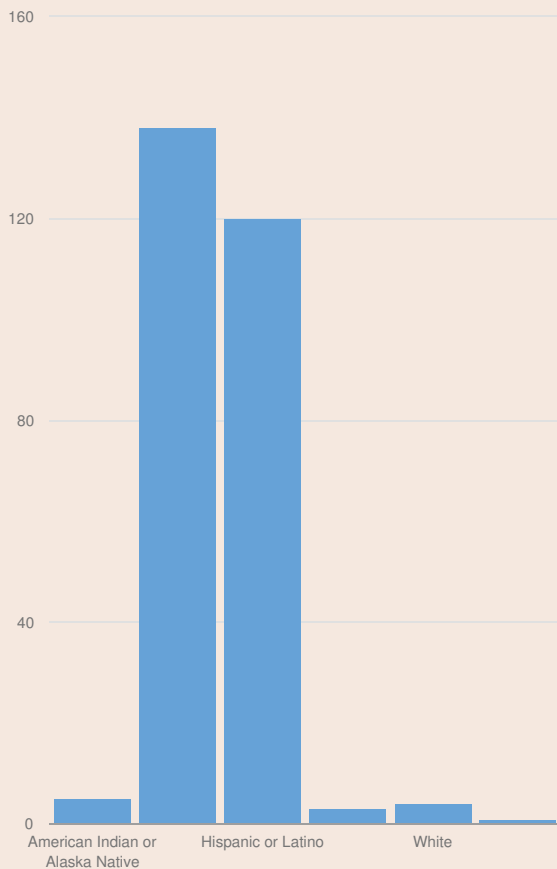

ENROLLMENT BY ETHNICITY