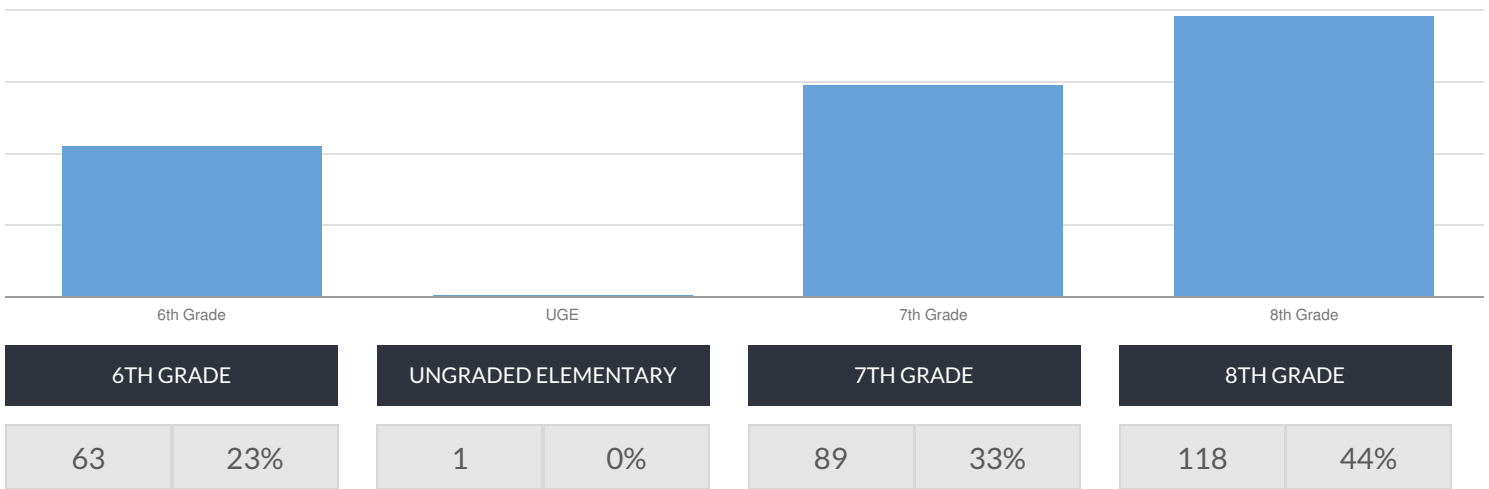

MS 53 BRIAN PICCOLO ENROLLMENT (2017 - 18)

K-12 Enrollment: 271

ENROLLMENT BY GENDER

ENROLLMENT BY ETHNICITY

OTHER GROUPS

ENROLLMENT BY GRADE

© COPYRIGHT NEW YORK STATE EDUCATION DEPARTMENT, ALL RIGHTS RESERVED.