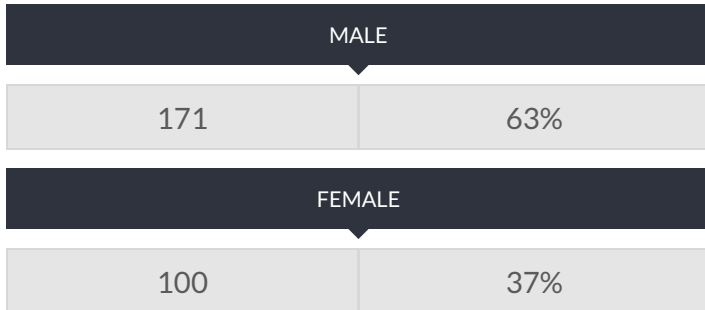

These enrollment data are collected as part of NYSED's Student Information Repository System (SIRS). These counts are as of "BEDS Day" which is typically the first Wednesday in October. Available are enrollment counts for public and charter school students by various demographics for the 2017 - 18 school year. For nonpublic school enrollment data please see the [Non-Public School Enrollment and Staff information](#) on our Information and Reporting Services webpage.

MS 53 BRIAN PICCOLO ENROLLMENT (2017 - 18)

K-12 Enrollment: 271

ENROLLMENT BY GENDER