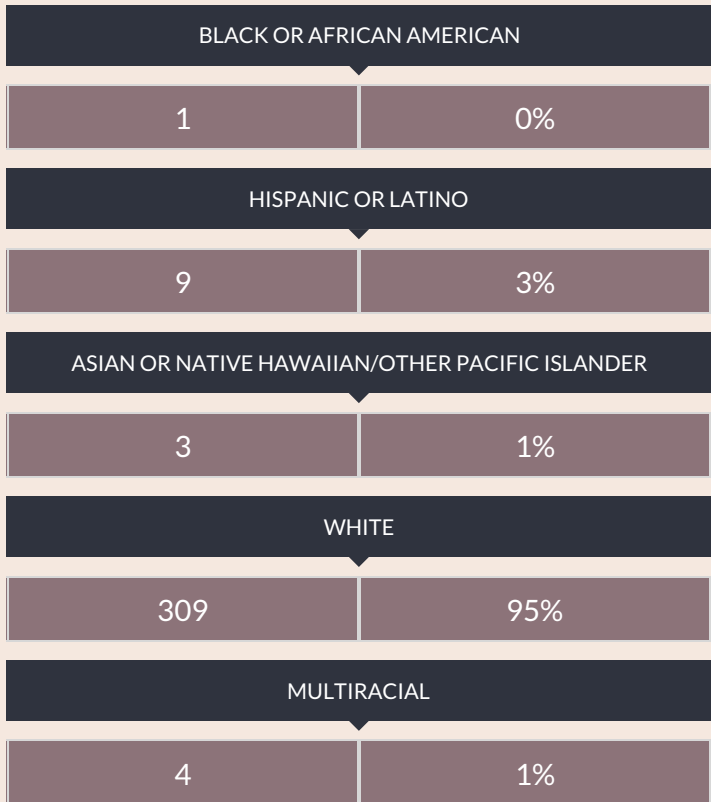

ENROLLMENT BY ETHNICITY