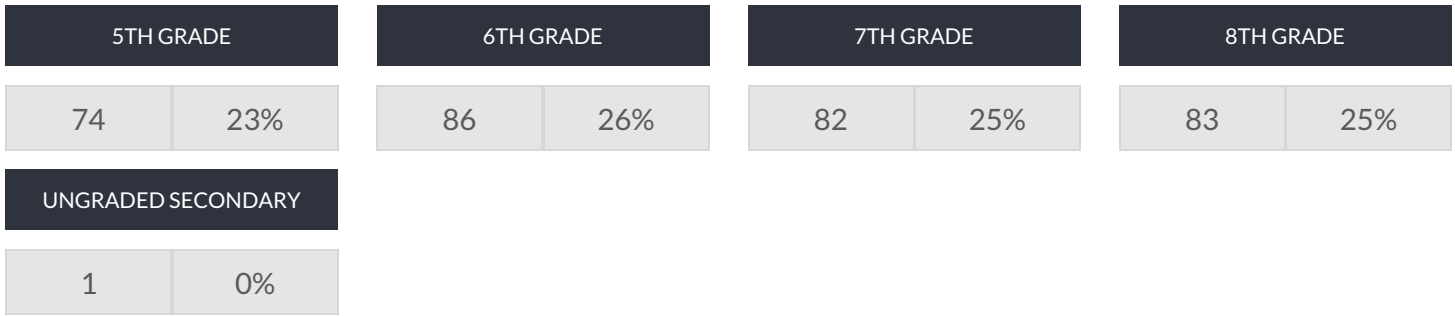

AVON MIDDLE SCHOOL ENROLLMENT (2016 - 17)

K-12 Enrollment: 326

ENROLLMENT BY GENDER

ENROLLMENT BY ETHNICITY

OTHER GROUPS

ENROLLMENT BY GRADE

© COPYRIGHT NEW YORK STATE EDUCATION DEPARTMENT, ALL RIGHTS RESERVED.