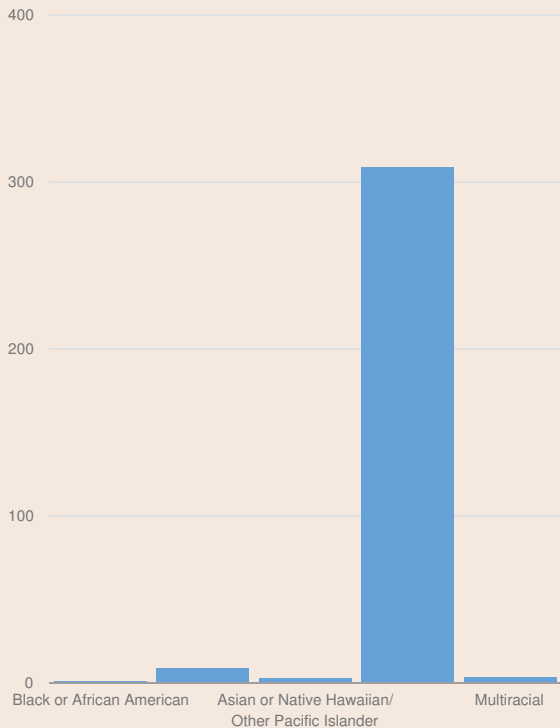

ENROLLMENT BY ETHNICITY