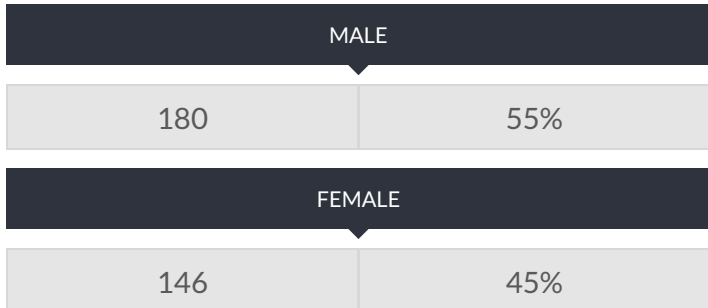

These enrollment data are collected as part of NYSED's Student Information Repository System (SIRS). These counts are as of "BEDS Day" which is typically the first Wednesday in October. Available are enrollment counts for public and charter school students by various demographics for the 2016 - 17 school year. For nonpublic school enrollment data please see the [Non-Public School Enrollment and Staff information](#) on our Information and Reporting Services webpage.

AVON MIDDLE SCHOOL ENROLLMENT (2016 - 17)

K-12 Enrollment: 326

ENROLLMENT BY GENDER