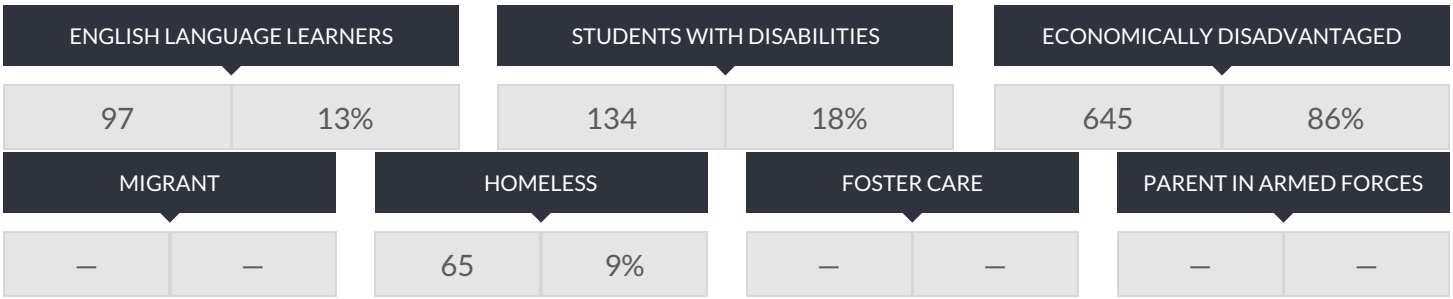

ANDRIES HUDDE ENROLLMENT (2017 - 18)

K-12 Enrollment: 753

ENROLLMENT BY GENDER

ENROLLMENT BY ETHNICITY

OTHER GROUPS

ENROLLMENT BY GRADE

© COPYRIGHT NEW YORK STATE EDUCATION DEPARTMENT, ALL RIGHTS RESERVED.

THIS DOCUMENT WAS CREATED ON: OCTOBER 22, 2019, 4:27 AM EST