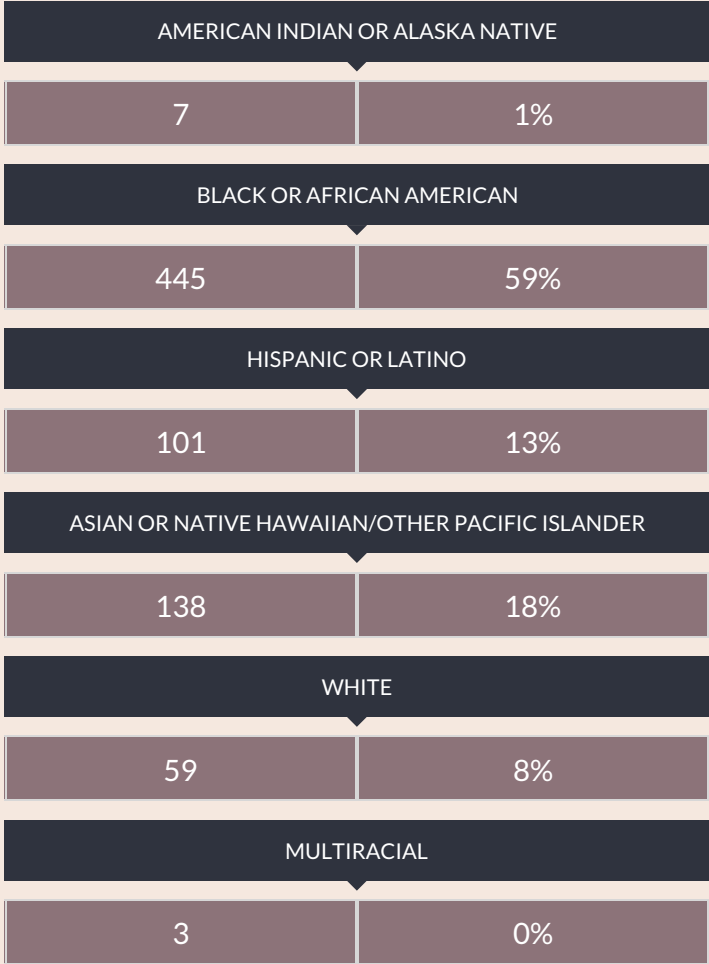

ENROLLMENT BY ETHNICITY