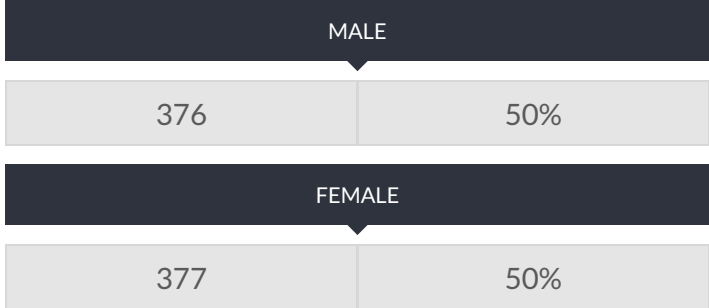

These enrollment data are collected as part of NYSED's Student Information Repository System (SIRS). These counts are as of "BEDS Day" which is typically the first Wednesday in October. Available are enrollment counts for public and charter school students by various demographics for the 2017 - 18 school year. For nonpublic school enrollment data please see the [Non-Public School Enrollment and Staff information](#) on our Information and Reporting Services webpage.

ANDRIES HUDDE ENROLLMENT (2017 - 18)

K-12 Enrollment: 753

ENROLLMENT BY GENDER