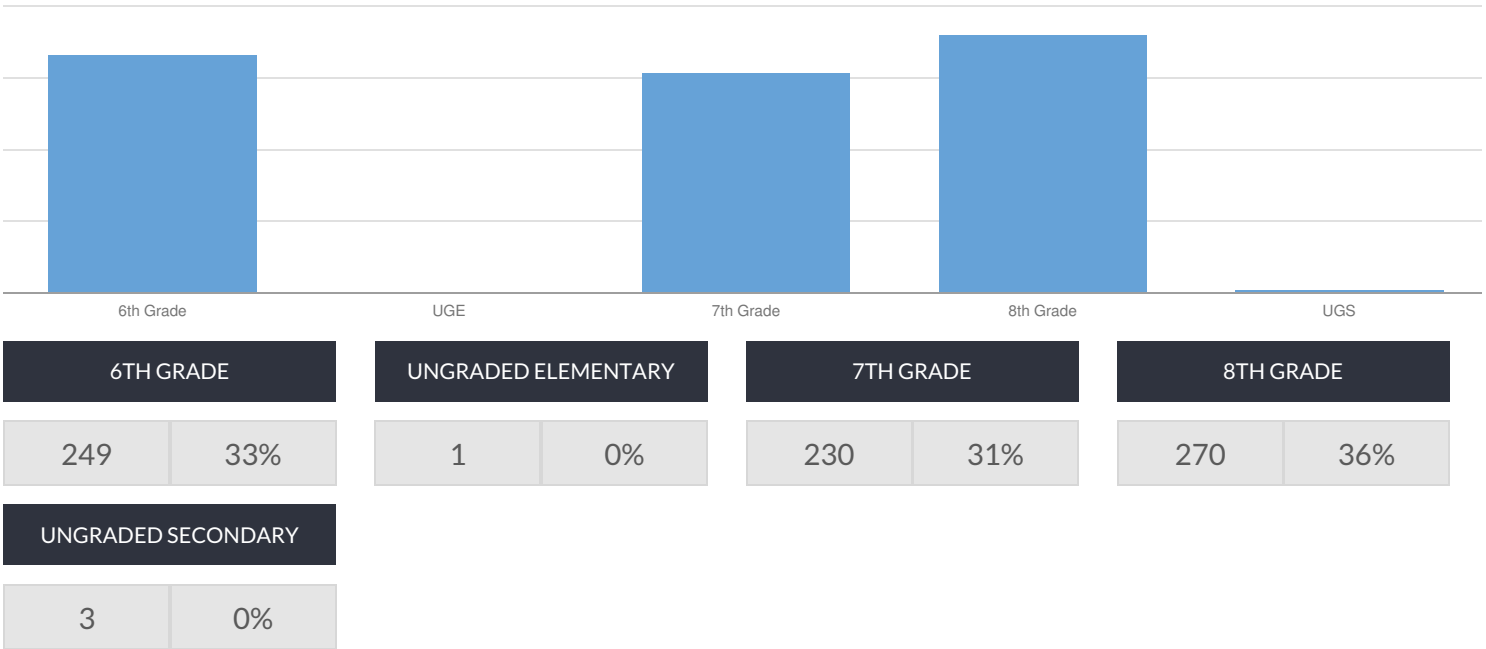

ANDRIES HUDDE ENROLLMENT (2017 - 18)

K-12 Enrollment: 753

ENROLLMENT BY GENDER

ENROLLMENT BY ETHNICITY

OTHER GROUPS

ENROLLMENT BY GRADE

© COPYRIGHT NEW YORK STATE EDUCATION DEPARTMENT, ALL RIGHTS RESERVED.

THIS DOCUMENT WAS CREATED ON: OCTOBER 22, 2019, 4:27 AM EST