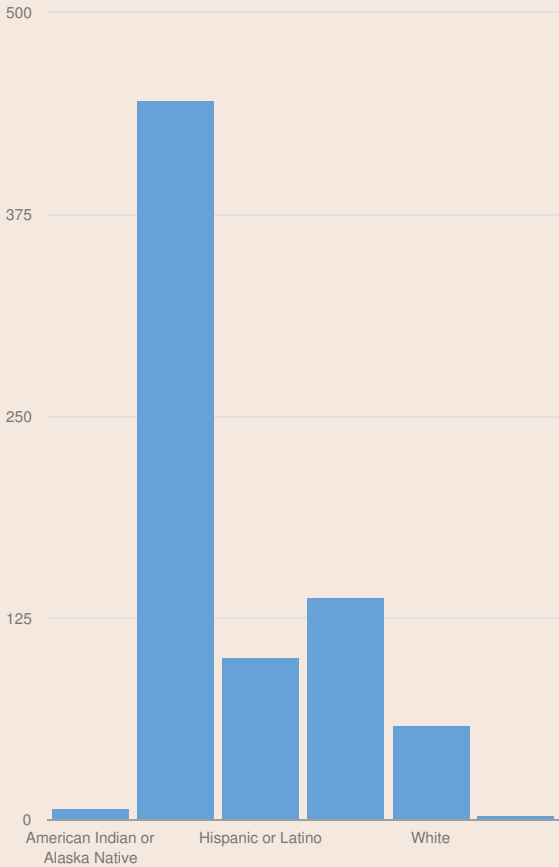

ENROLLMENT BY ETHNICITY