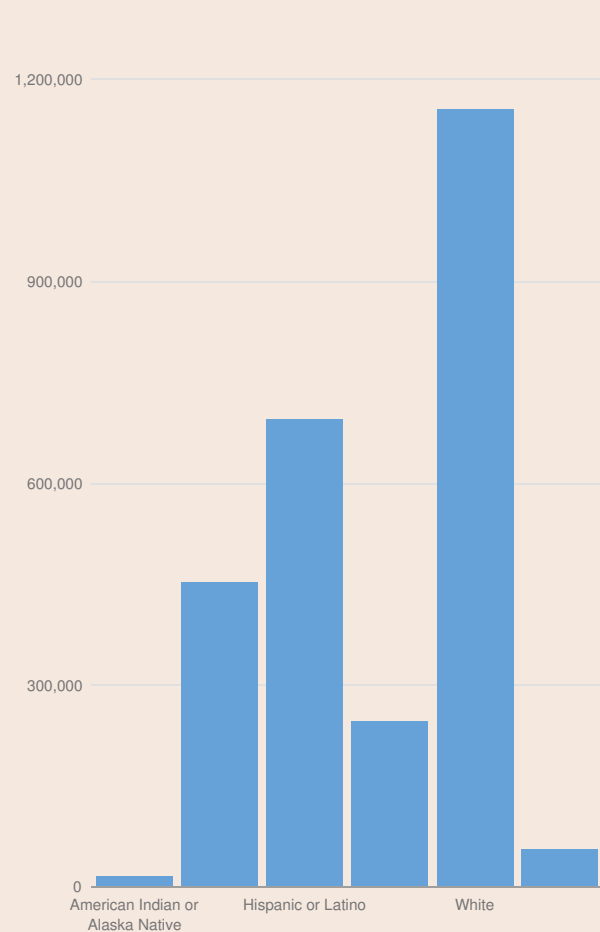

ENROLLMENT BY ETHNICITY

AMERICAN INDIAN OR ALASKA NATIVE	
17,500	1%
BLACK OR AFRICAN AMERICAN	
455,376	17%
HISPANIC OR LATINO	
696,822	26%
ASIAN OR NATIVE HAWAIIAN/OTHER PACIFIC ISLANDER	
247,032	9%
WHITE	
1,155,959	44%
MULTIRACIAL	
57,281	2%