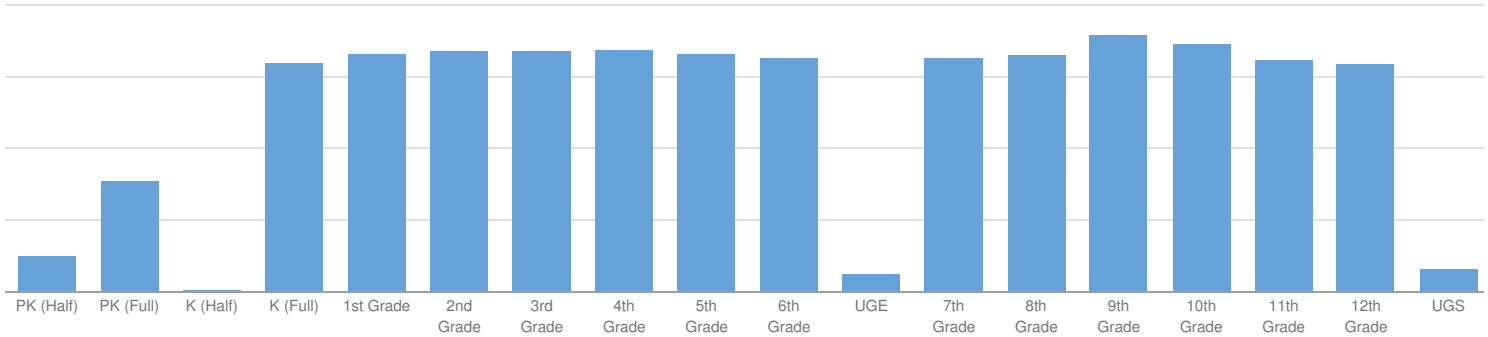

OTHER GROUPS

ENGLISH LANGUAGE LEARNERS		STUDENTS WITH DISABILITIES		ECONOMICALLY DISADVANTAGED	
237,076	9%	454,844	17%	1,439,985	55%

ENROLLMENT BY GRADE

PRE-K (HALF DAY)	PRE-K (FULL DAY)	K (HALF DAY)	K (FULL DAY)
29,630 | 1%	93,051 | 3%	1,970 | 0%	191,352 | 7%
1ST GRADE	2ND GRADE	3RD GRADE	4TH GRADE
198,942 | 7%	201,213 | 7%	201,950 | 7%	202,160 | 7%
5TH GRADE	6TH GRADE	UNGRADED ELEMENTARY	7TH GRADE
199,110 | 7%	195,946 | 7%	15,307 | 1%	196,512 | 7%
8TH GRADE	9TH GRADE	10TH GRADE	11TH GRADE
198,278 | 7%	214,886 | 8%	208,306 | 8%	194,119 | 7%
12TH GRADE	UNGRADED SECONDARY		
190,645 | 7%	19,274 | 1%		

© COPYRIGHT NEW YORK STATE EDUCATION DEPARTMENT, ALL RIGHTS RESERVED.

THIS DOCUMENT WAS CREATED ON: JUNE 25, 2019, 6:13 PM EST