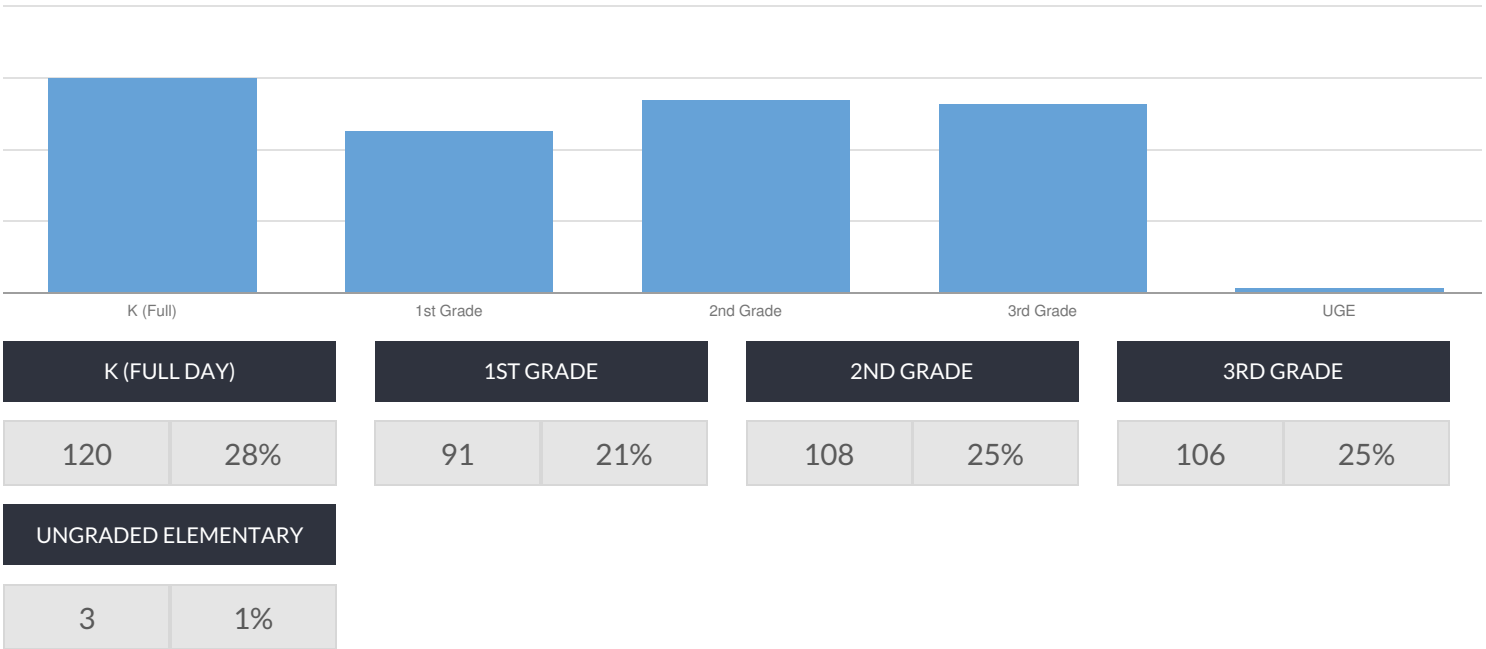

JOHN A SCIOLE ELEMENTARY SCHOOL ENROLLMENT (2017 - 18)

K-12 Enrollment: 428

ENROLLMENT BY GENDER

ENROLLMENT BY ETHNICITY

OTHER GROUPS

ENROLLMENT BY GRADE

© COPYRIGHT NEW YORK STATE EDUCATION DEPARTMENT, ALL RIGHTS RESERVED.