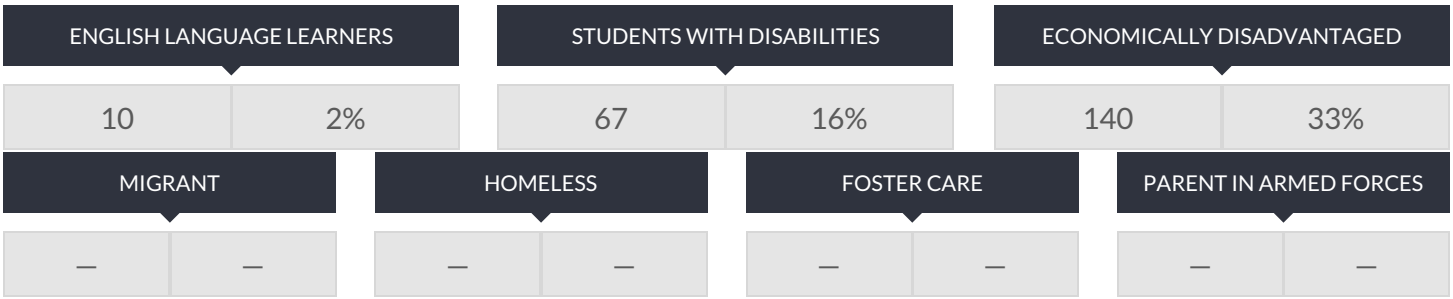

JOHN A SCIOLE ELEMENTARY SCHOOL ENROLLMENT (2017 - 18)

K-12 Enrollment: 428

ENROLLMENT BY GENDER

ENROLLMENT BY ETHNICITY

OTHER GROUPS

ENROLLMENT BY GRADE

© COPYRIGHT NEW YORK STATE EDUCATION DEPARTMENT, ALL RIGHTS RESERVED.