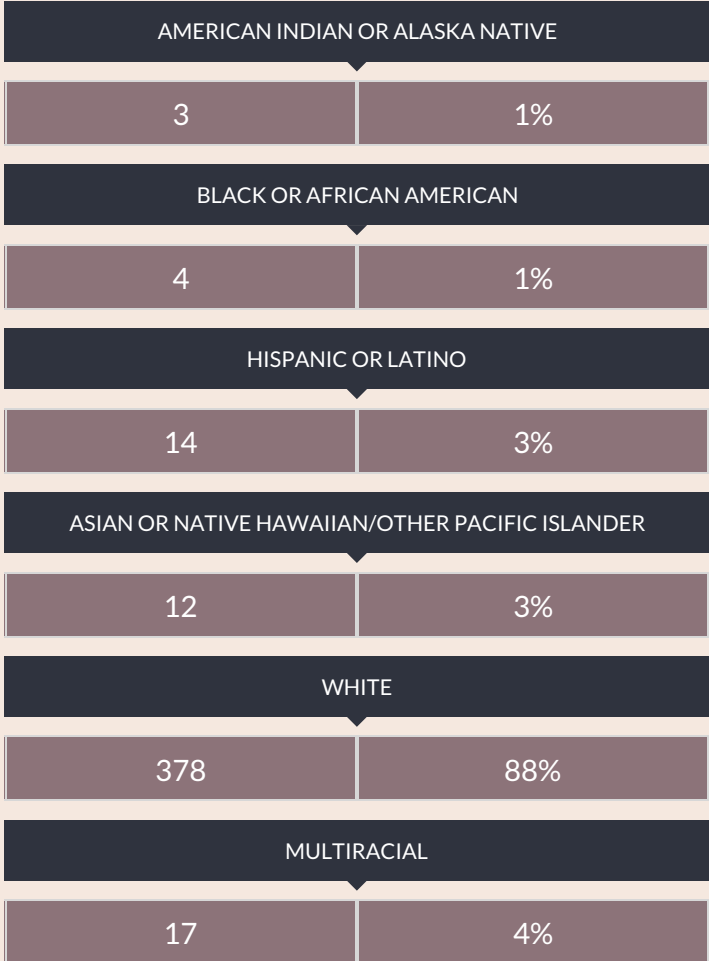

ENROLLMENT BY ETHNICITY