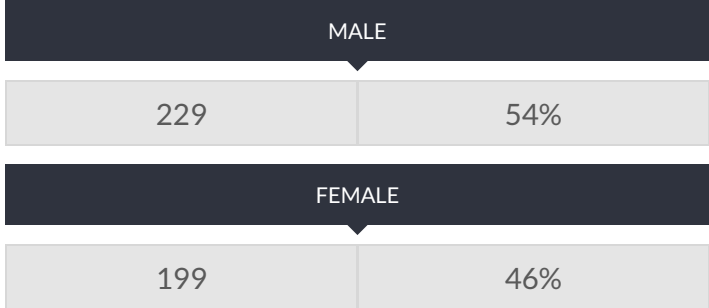

These enrollment data are collected as part of NYSED's Student Information Repository System (SIRS). These counts are as of "BEDS Day" which is typically the first Wednesday in October. Available are enrollment counts for public and charter school students by various demographics for the 2017 - 18 school year. For nonpublic school enrollment data please see the [Non-Public School Enrollment and Staff information](#) on our Information and Reporting Services webpage.

JOHN A SCIOLE ELEMENTARY SCHOOL ENROLLMENT (2017 - 18)

K-12 Enrollment: 428

ENROLLMENT BY GENDER