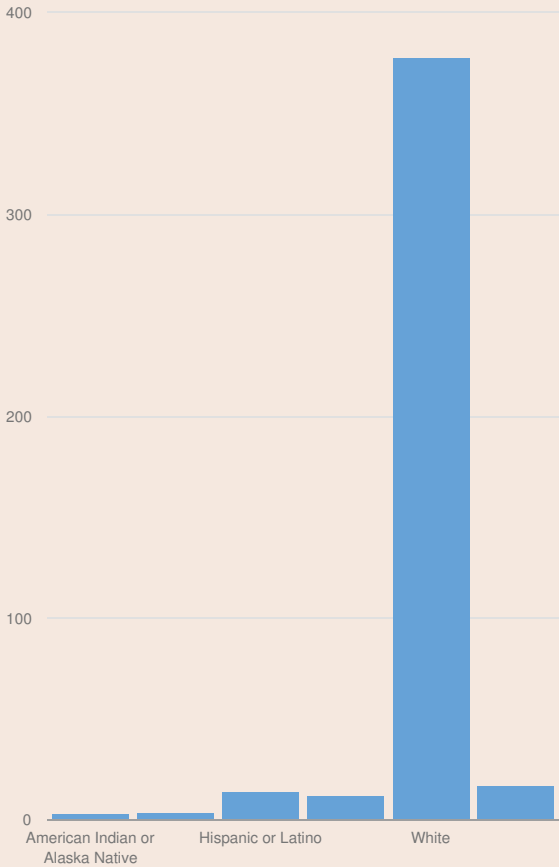

ENROLLMENT BY ETHNICITY