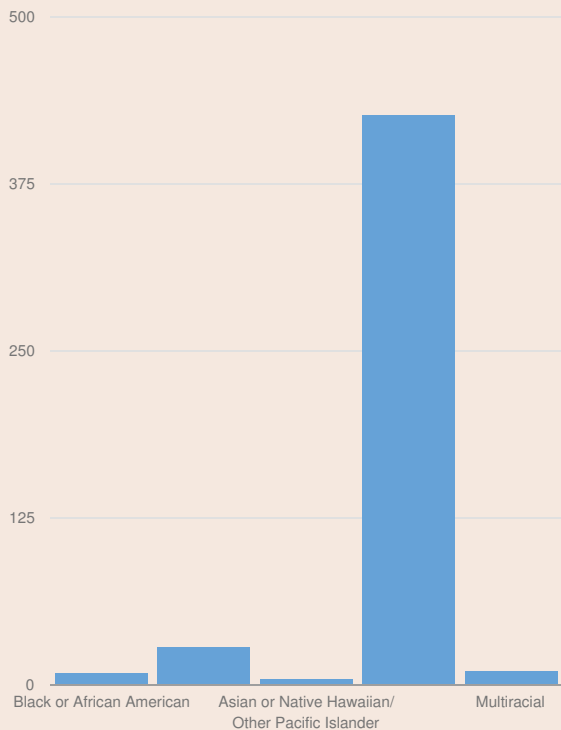

These enrollment data are collected as part of NYSED's Student Information Repository System (SIRS). These counts are as of "BEDS Day" which is typically the first Wednesday in October. Available are enrollment counts for public and charter school students by various demographics for the 2017 - 18 school year. For nonpublic school enrollment data please see the [Non-Public School Enrollment and Staff information](#) on our Information and Reporting Services webpage.

ANDREW MULLER PRIMARY SCHOOL ENROLLMENT (2017 - 18)

K-12 Enrollment: 480

ENROLLMENT BY GENDER

ENROLLMENT BY ETHNICITY

OTHER GROUPS

ENROLLMENT BY GRADE

© COPYRIGHT NEW YORK STATE EDUCATION DEPARTMENT, ALL RIGHTS RESERVED.