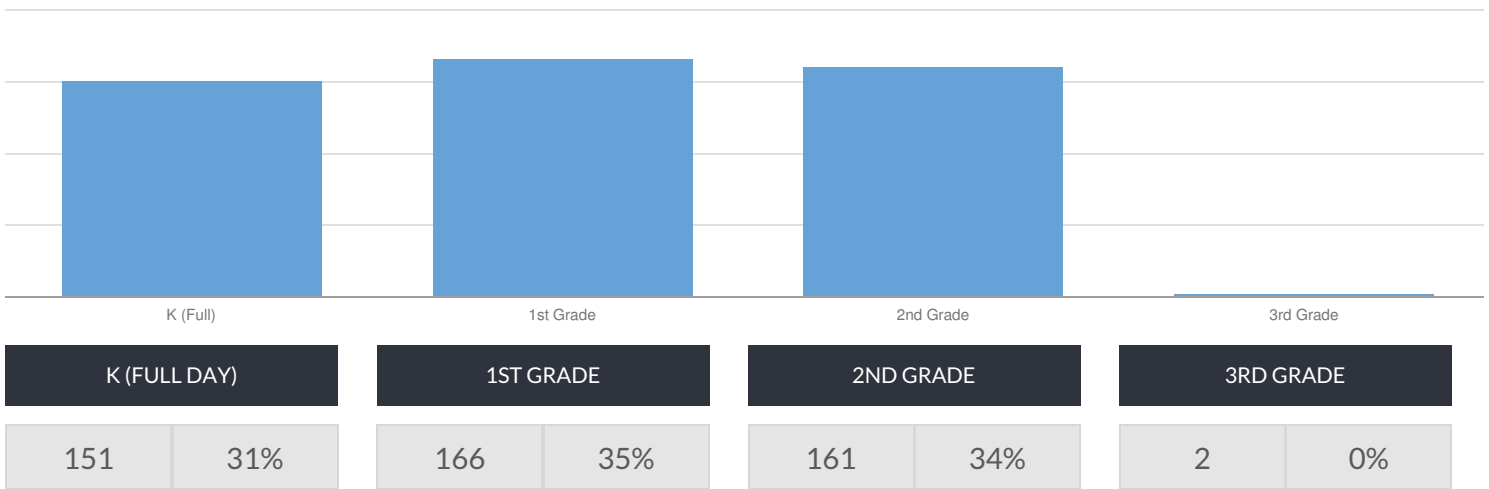

ANDREW MULLER PRIMARY SCHOOL ENROLLMENT (2017 - 18)

K-12 Enrollment: 480

ENROLLMENT BY GENDER

ENROLLMENT BY ETHNICITY

OTHER GROUPS

ENROLLMENT BY GRADE

© COPYRIGHT NEW YORK STATE EDUCATION DEPARTMENT, ALL RIGHTS RESERVED.