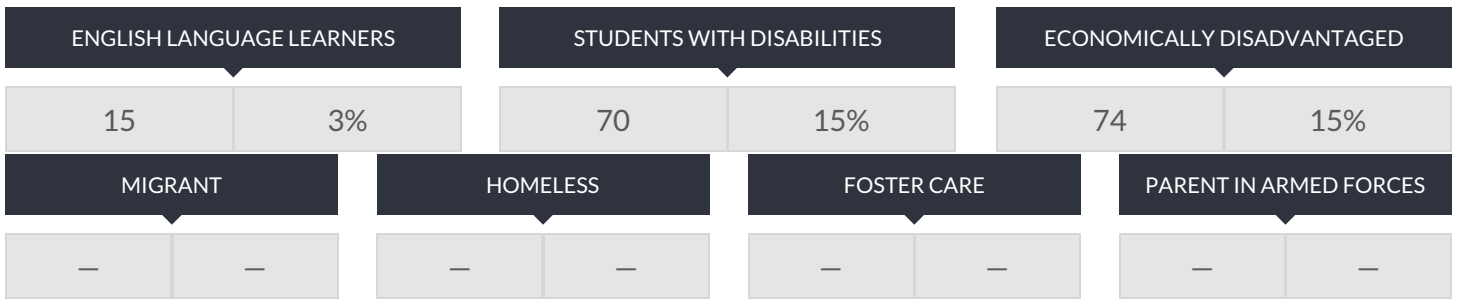

ANDREW MULLER PRIMARY SCHOOL ENROLLMENT (2017 - 18)

K-12 Enrollment: 480

ENROLLMENT BY GENDER

ENROLLMENT BY ETHNICITY

OTHER GROUPS

ENROLLMENT BY GRADE

© COPYRIGHT NEW YORK STATE EDUCATION DEPARTMENT, ALL RIGHTS RESERVED.