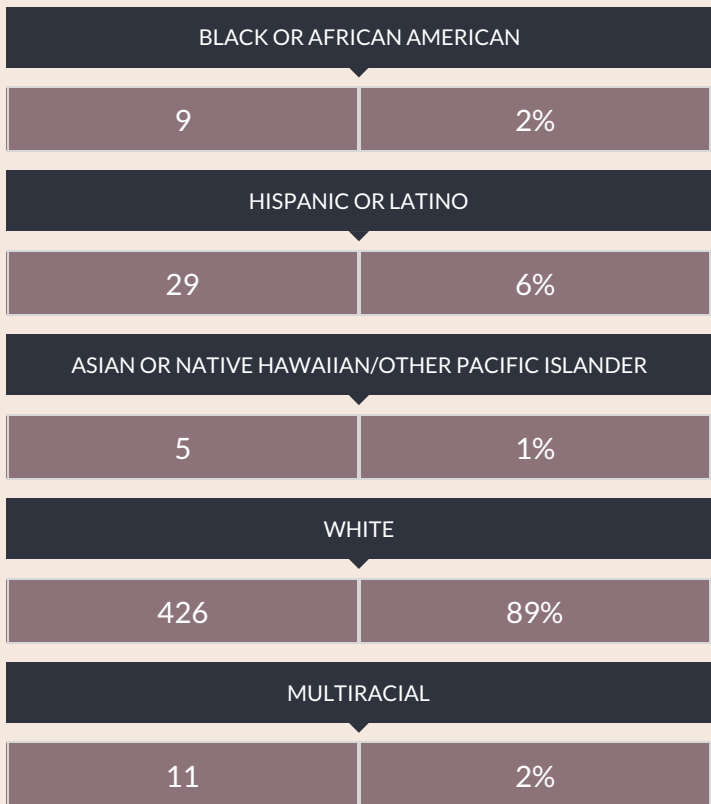

ENROLLMENT BY ETHNICITY