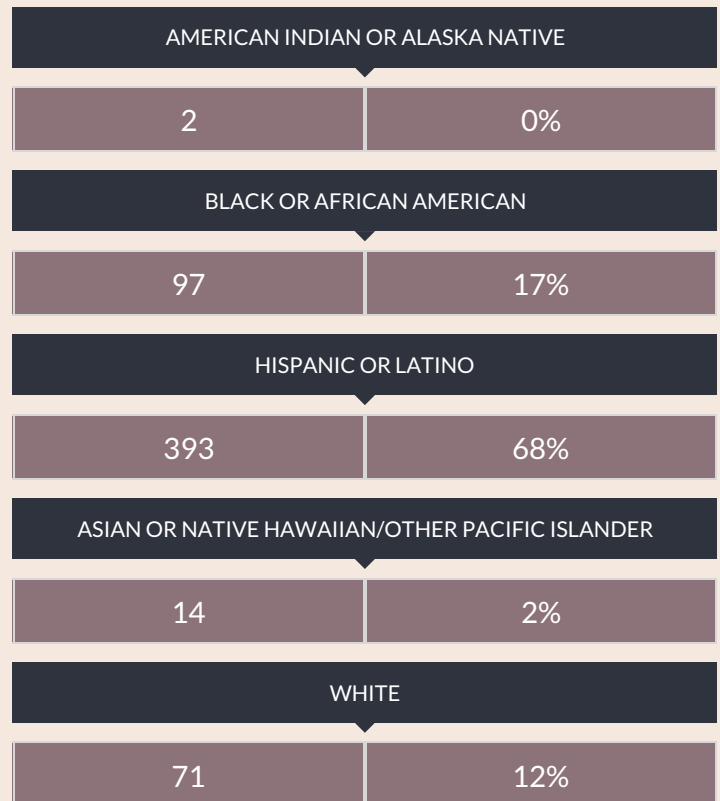

ENROLLMENT BY ETHNICITY