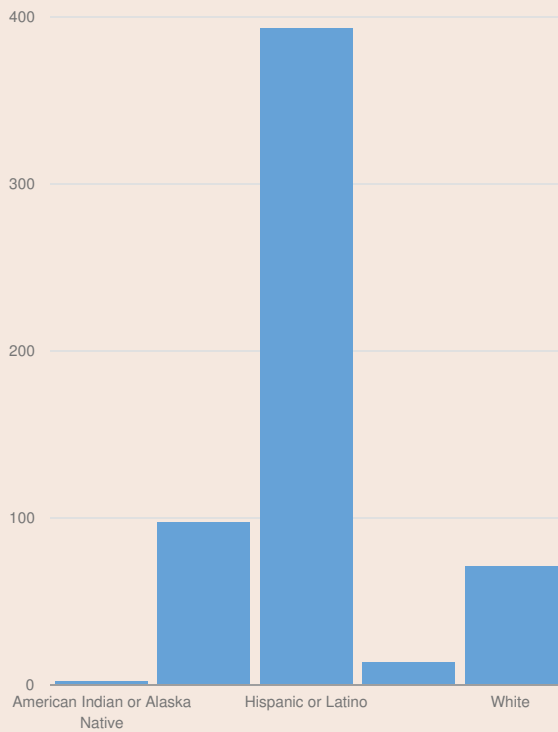

These enrollment data are collected as part of NYSED's Student Information Repository System (SIRS). These counts are as of "BEDS Day" which is typically the first Wednesday in October. Available are enrollment counts for public and charter school students by various demographics for the 2016 - 17 school year. For nonpublic school enrollment data please see the [Non-Public School Enrollment and Staff information](#) on our Information and Reporting Services webpage.

HAVERSTRAW ELEMENTARY SCHOOL ENROLLMENT (2016 - 17)

K-12 Enrollment: 577

ENROLLMENT BY GENDER

ENROLLMENT BY ETHNICITY

OTHER GROUPS

ENROLLMENT BY GRADE