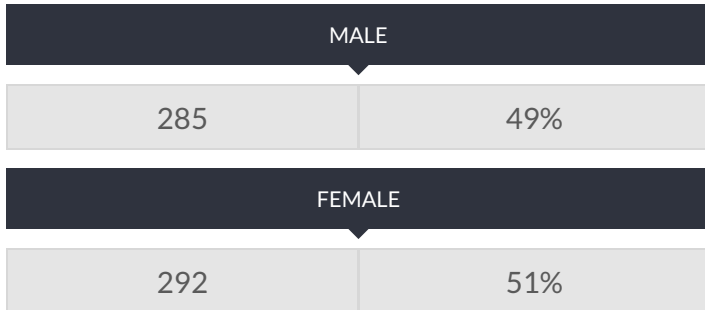

These enrollment data are collected as part of NYSED's Student Information Repository System (SIRS). These counts are as of "BEDS Day" which is typically the first Wednesday in October. Available are enrollment counts for public and charter school students by various demographics for the 2016 - 17 school year. For nonpublic school enrollment data please see the [Non-Public School Enrollment and Staff information](#) on our Information and Reporting Services webpage.

HAVERSTRAW ELEMENTARY SCHOOL ENROLLMENT (2016 - 17)

K-12 Enrollment: 577

ENROLLMENT BY GENDER