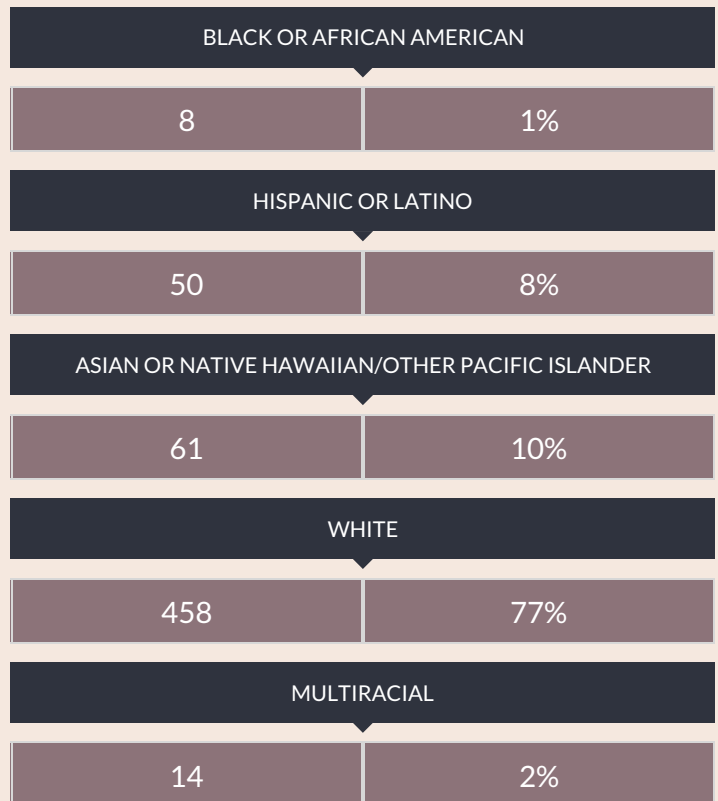

These enrollment data are collected as part of NYSED's Student Information Repository System (SIRS). These counts are as of "BEDS Day" which is typically the first Wednesday in October. Available are enrollment counts for public and charter school students by various demographics for the 2017 - 18 school year. For nonpublic school enrollment data please see the [Non-Public School Enrollment and Staff information](#) on our Information and Reporting Services webpage.

ARROWHEAD ELEMENTARY SCHOOL ENROLLMENT (2017 - 18)

K-12 Enrollment: 591

ENROLLMENT BY GENDER

ENROLLMENT BY ETHNICITY

OTHER GROUPS

ENGLISH LANGUAGE LEARNERS		STUDENTS WITH DISABILITIES		ECONOMICALLY DISADVANTAGED			
—	—	135	23%	73	12%		
MIGRANT		HOMELESS		FOSTER CARE		PARENT IN ARMED FORCES	
—	—	5	1%	—	—	—	—