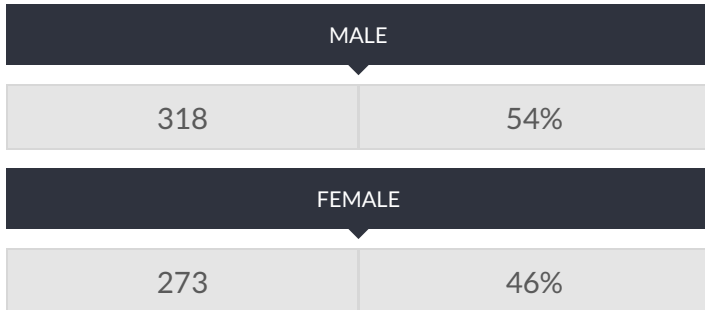

These enrollment data are collected as part of NYSED's Student Information Repository System (SIRS). These counts are as of "BEDS Day" which is typically the first Wednesday in October. Available are enrollment counts for public and charter school students by various demographics for the 2017 - 18 school year. For nonpublic school enrollment data please see the [Non-Public School Enrollment and Staff information](#) on our Information and Reporting Services webpage.

ARROWHEAD ELEMENTARY SCHOOL ENROLLMENT (2017 - 18)

K-12 Enrollment: 591

ENROLLMENT BY GENDER

ENROLLMENT BY ETHNICITY

OTHER GROUPS

ENGLISH LANGUAGE LEARNERS		STUDENTS WITH DISABILITIES		ECONOMICALLY DISADVANTAGED			
—	—	135	23%	73	12%		
MIGRANT		HOMELESS		FOSTER CARE		PARENT IN ARMED FORCES	
—	—	5	1%	—	—	—	—