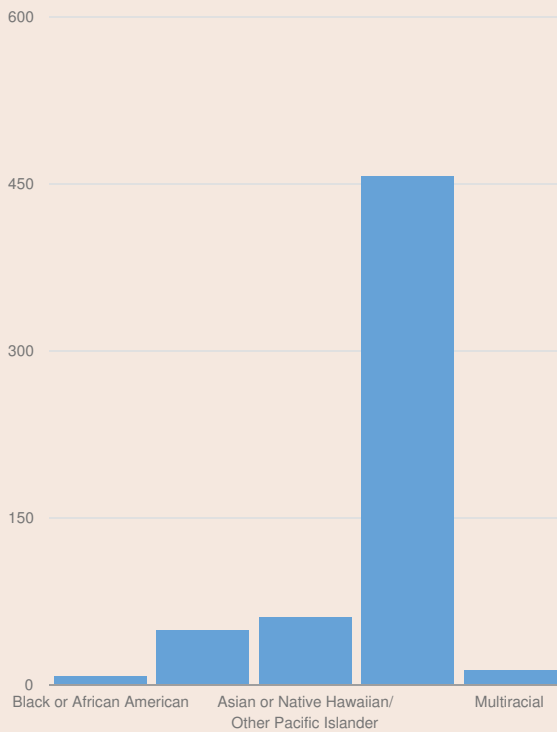

These enrollment data are collected as part of NYSED's Student Information Repository System (SIRS). These counts are as of "BEDS Day" which is typically the first Wednesday in October. Available are enrollment counts for public and charter school students by various demographics for the 2017 - 18 school year. For nonpublic school enrollment data please see the [Non-Public School Enrollment and Staff information](#) on our Information and Reporting Services webpage.

ARROWHEAD ELEMENTARY SCHOOL ENROLLMENT (2017 - 18)

K-12 Enrollment: 591

ENROLLMENT BY GENDER

ENROLLMENT BY ETHNICITY

OTHER GROUPS

ENGLISH LANGUAGE LEARNERS		STUDENTS WITH DISABILITIES		ECONOMICALLY DISADVANTAGED			
—	—	135	23%	73	12%		
MIGRANT		HOMELESS		FOSTER CARE		PARENT IN ARMED FORCES	
—	—	5	1%	—	—	—	—