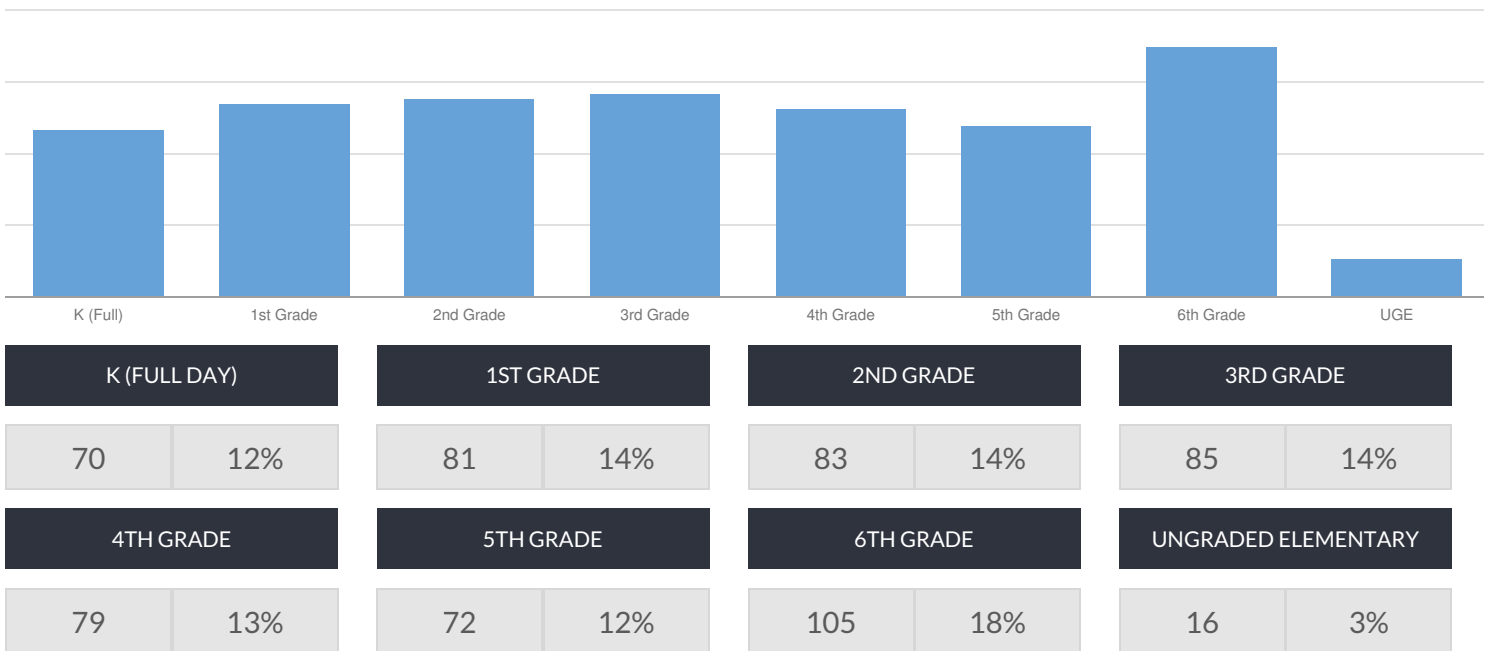

OTHER GROUPS

ENGLISH LANGUAGE LEARNERS		STUDENTS WITH DISABILITIES		ECONOMICALLY DISADVANTAGED			
—	—	135	23%	73	12%		
MIGRANT		HOMELESS		FOSTER CARE		PARENT IN ARMED FORCES	
—	—	5	1%	—	—	—	—

ENROLLMENT BY GRADE

© COPYRIGHT NEW YORK STATE EDUCATION DEPARTMENT, ALL RIGHTS RESERVED.

THIS DOCUMENT WAS CREATED ON: AUGUST 20, 2019, 1:21 AM EST