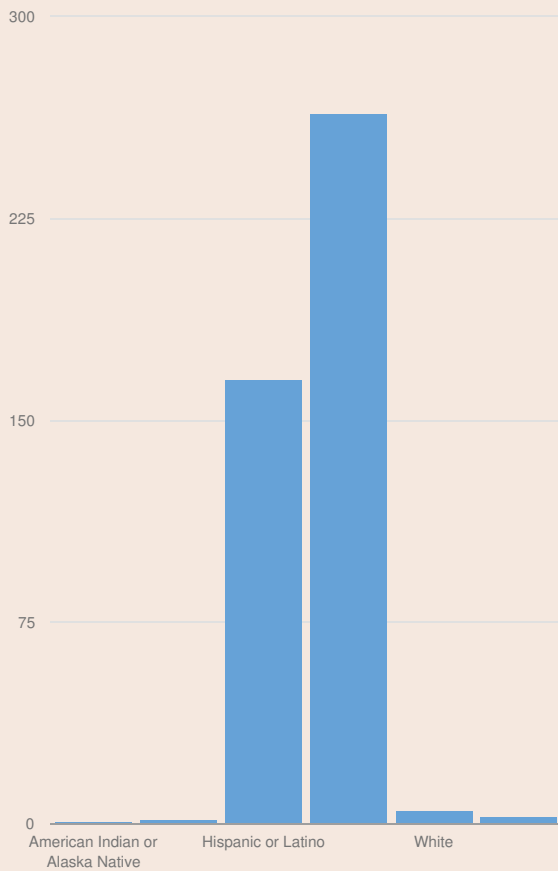

These enrollment data are collected as part of NYSED's Student Information Repository System (SIRS). These counts are as of "BEDS Day" which is typically the first Wednesday in October. Available are enrollment counts for public and charter school students by various demographics for the 2017 - 18 school year. For nonpublic school enrollment data please see the [Non-Public School Enrollment and Staff information](#) on our Information and Reporting Services webpage.

51ST AVENUE ACADEMY (THE) ENROLLMENT (2017 - 18)

K-12 Enrollment: 440

ENROLLMENT BY GENDER

ENROLLMENT BY ETHNICITY

OTHER GROUPS

ENROLLMENT BY GRADE

© COPYRIGHT NEW YORK STATE EDUCATION DEPARTMENT, ALL RIGHTS RESERVED.