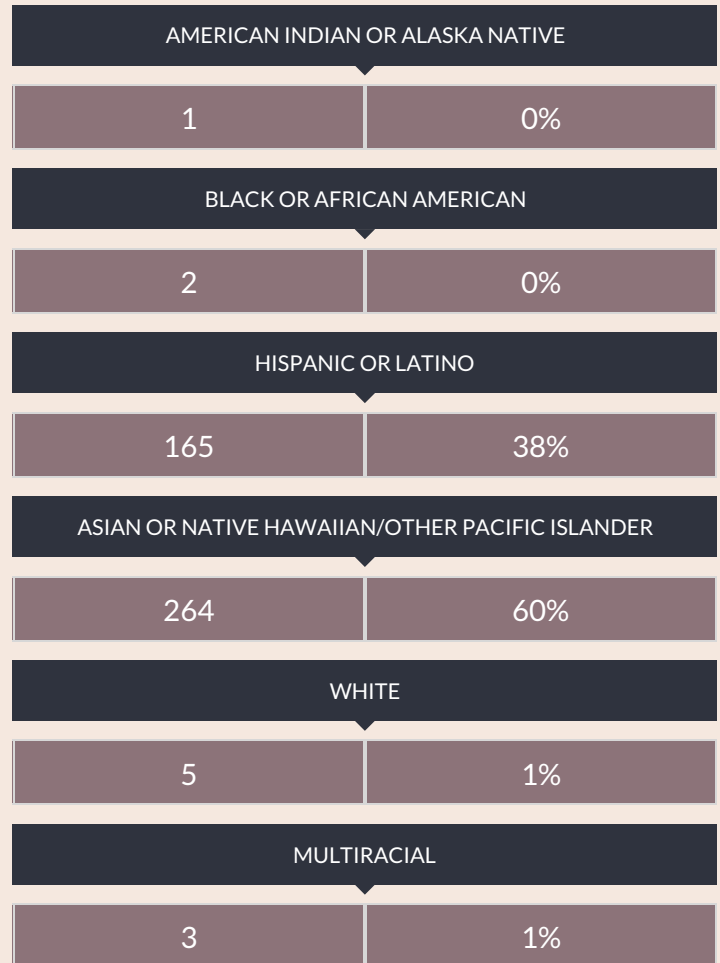

ENROLLMENT BY ETHNICITY