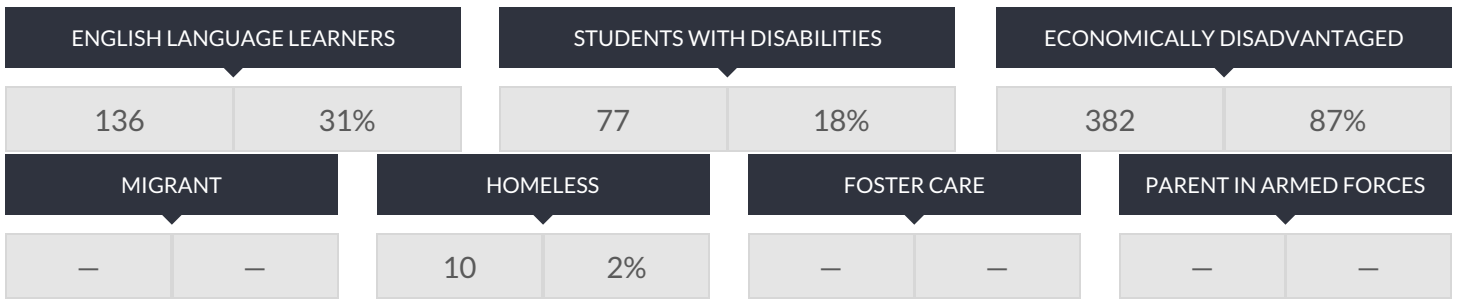

51ST AVENUE ACADEMY (THE) ENROLLMENT (2017 - 18)

K-12 Enrollment: 440

ENROLLMENT BY GENDER

ENROLLMENT BY ETHNICITY

OTHER GROUPS

ENROLLMENT BY GRADE

© COPYRIGHT NEW YORK STATE EDUCATION DEPARTMENT, ALL RIGHTS RESERVED.