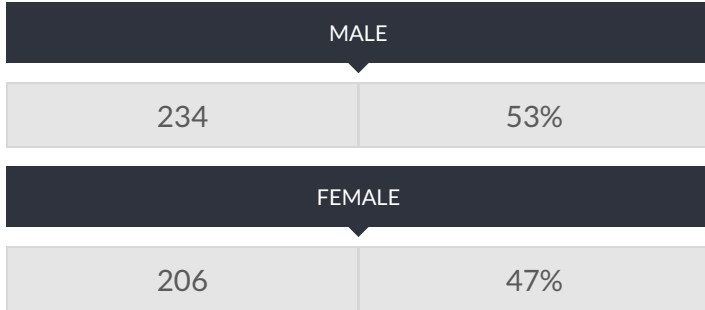

These enrollment data are collected as part of NYSED's Student Information Repository System (SIRS). These counts are as of "BEDS Day" which is typically the first Wednesday in October. Available are enrollment counts for public and charter school students by various demographics for the 2017 - 18 school year. For nonpublic school enrollment data please see the [Non-Public School Enrollment and Staff information](#) on our Information and Reporting Services webpage.

51ST AVENUE ACADEMY (THE) ENROLLMENT (2017 - 18)

K-12 Enrollment: 440

ENROLLMENT BY GENDER