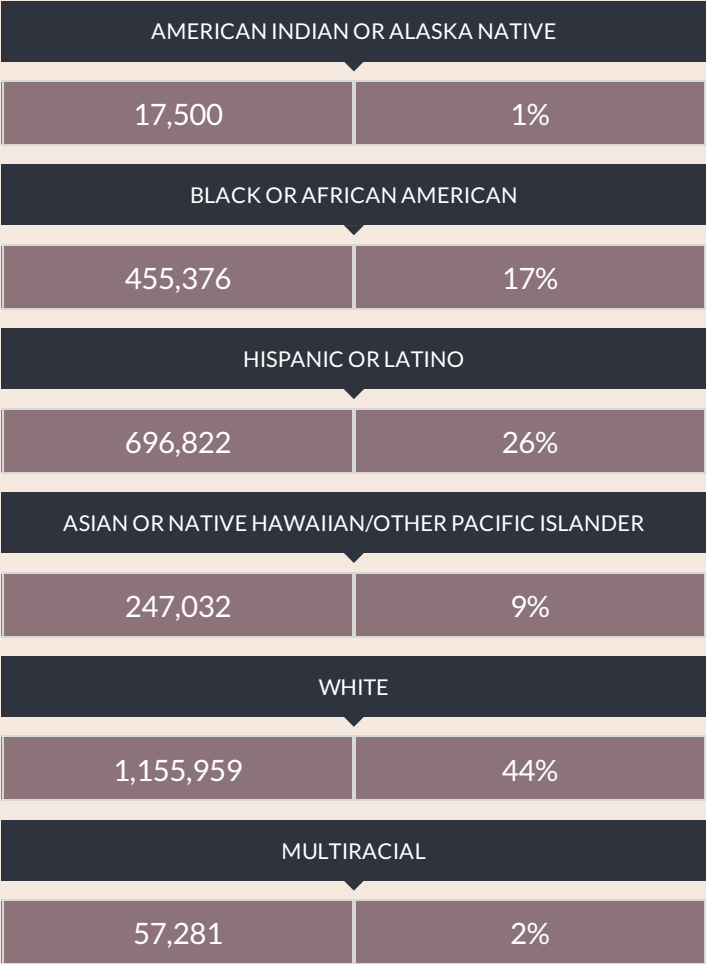

These enrollment data are collected as part of NYSED's Student Information Repository System (SIRS). These counts are as of "BEDS Day" which is typically the first Wednesday in October. Available are enrollment counts for public and charter school students by various demographics for the 2016 - 17 school year. For nonpublic school enrollment data please see the [Non-Public School Enrollment and Staff information](#) on our Information and Reporting Services webpage.

### ENROLLMENT BY ETHNICITY