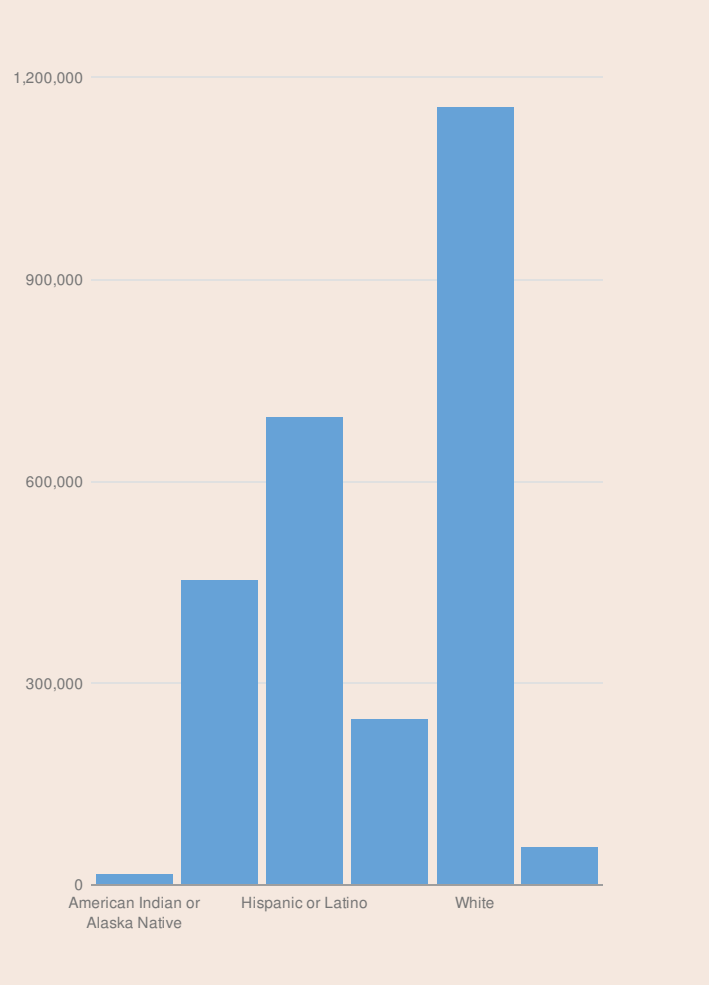

ENROLLMENT BY ETHNICITY

OTHER GROUPS