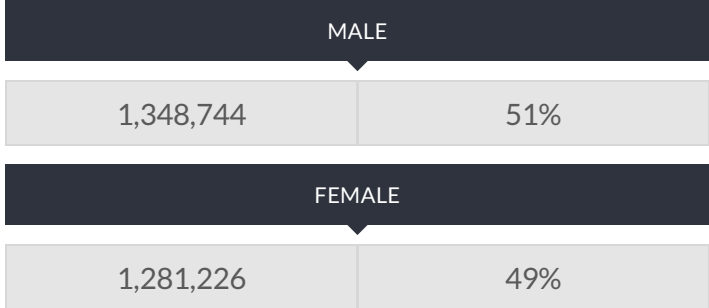

These enrollment data are collected as part of NYSED's Student Information Repository System (SIRS). These counts are as of "BEDS Day" which is typically the first Wednesday in October. Available are enrollment counts for public and charter school students by various demographics for the 2016 - 17 school year. For nonpublic school enrollment data please see the [Non-Public School Enrollment and Staff information](#) on our Information and Reporting Services webpage.

NY STATE PUBLIC SCHOOL ENROLLMENT (2016 - 17)

K-12 Enrollment: 2,629,970

ENROLLMENT BY GENDER