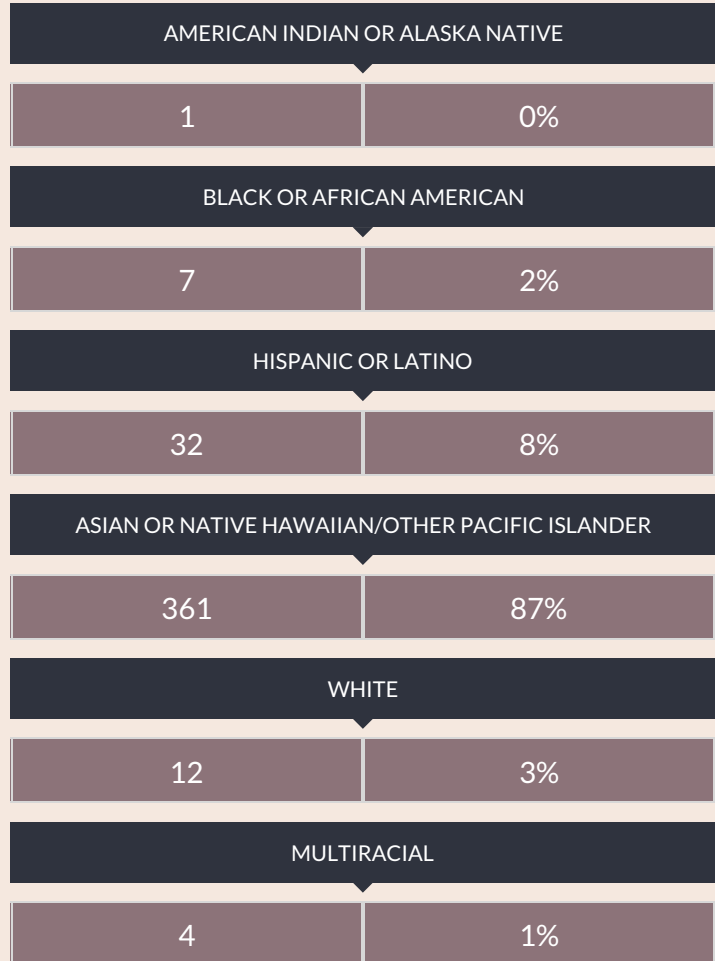

These enrollment data are collected as part of NYSED's Student Information Repository System (SIRS). These counts are as of "BEDS Day" which is typically the first Wednesday in October. Available are enrollment counts for public and charter school students by various demographics for the 2015 - 16 school year. For nonpublic school enrollment data please see the [Non-Public School Enrollment and Staff information](#) on our Information and Reporting Services webpage.

## ACTIVE LEARNING ELEMENTARY SCH (THE) ENROLLMENT (2015 - 16)

K-12 Enrollment: 417

### ENROLLMENT BY ETHNICITY