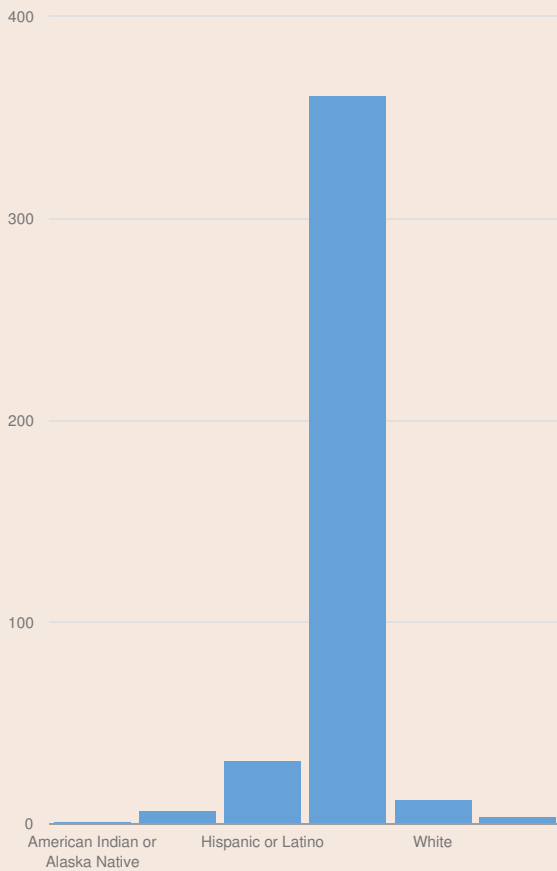

ENROLLMENT BY ETHNICITY