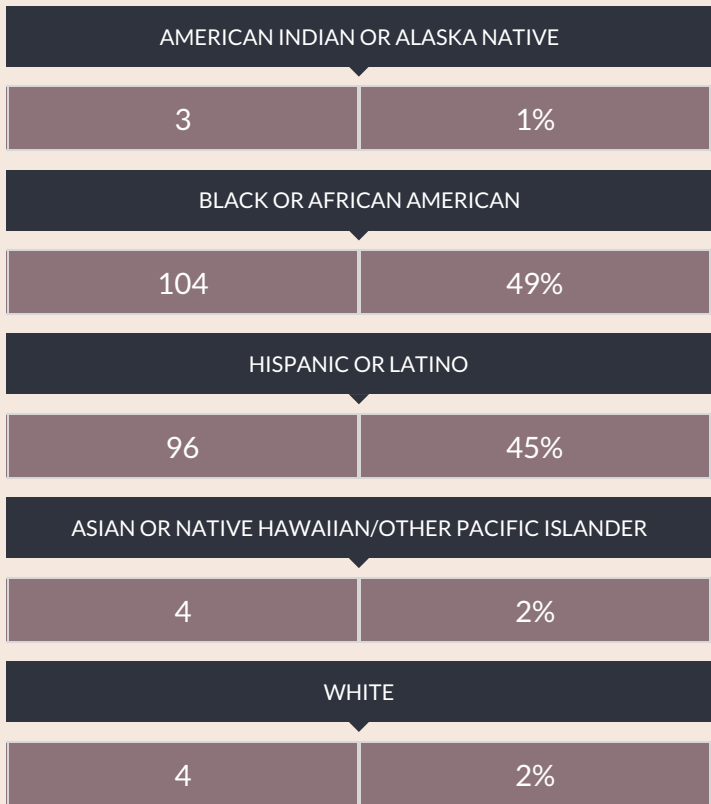

ENROLLMENT BY ETHNICITY