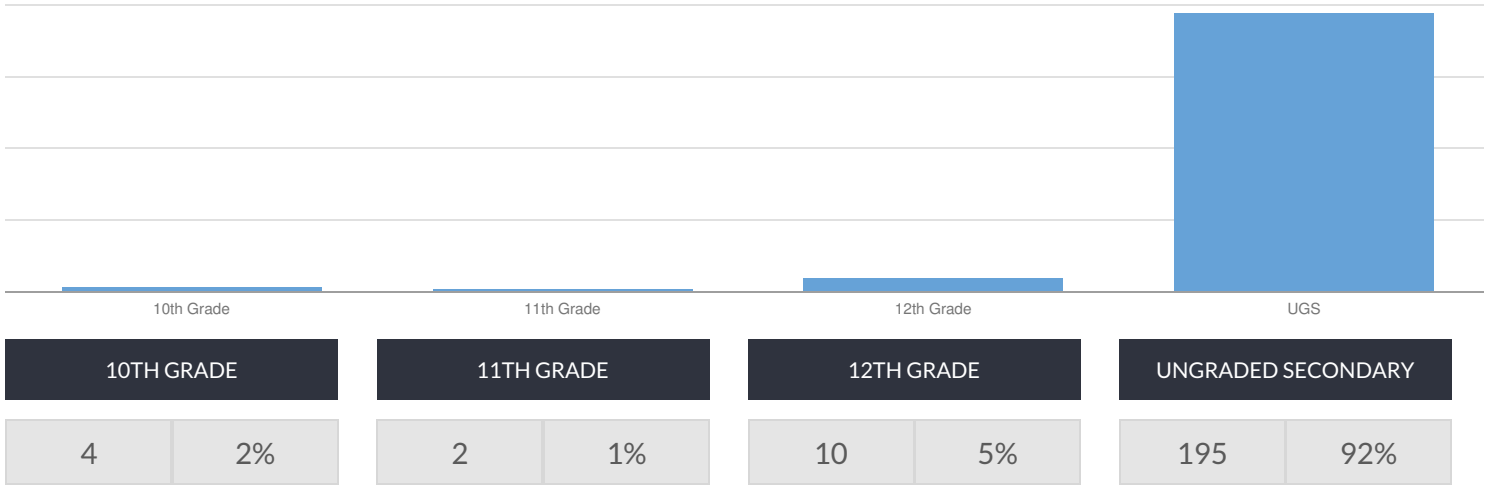

MANHATTAN SCHOOL FOR CAREER DEVELOPMENT ENROLLMENT (2013 - 14)

K-12 Enrollment: 211

ENROLLMENT BY GENDER

ENROLLMENT BY ETHNICITY

OTHER GROUPS

ENROLLMENT BY GRADE

© COPYRIGHT NEW YORK STATE EDUCATION DEPARTMENT, ALL RIGHTS RESERVED.
 THIS DOCUMENT WAS CREATED ON: NOVEMBER 17, 2019, 10:45 AM EST