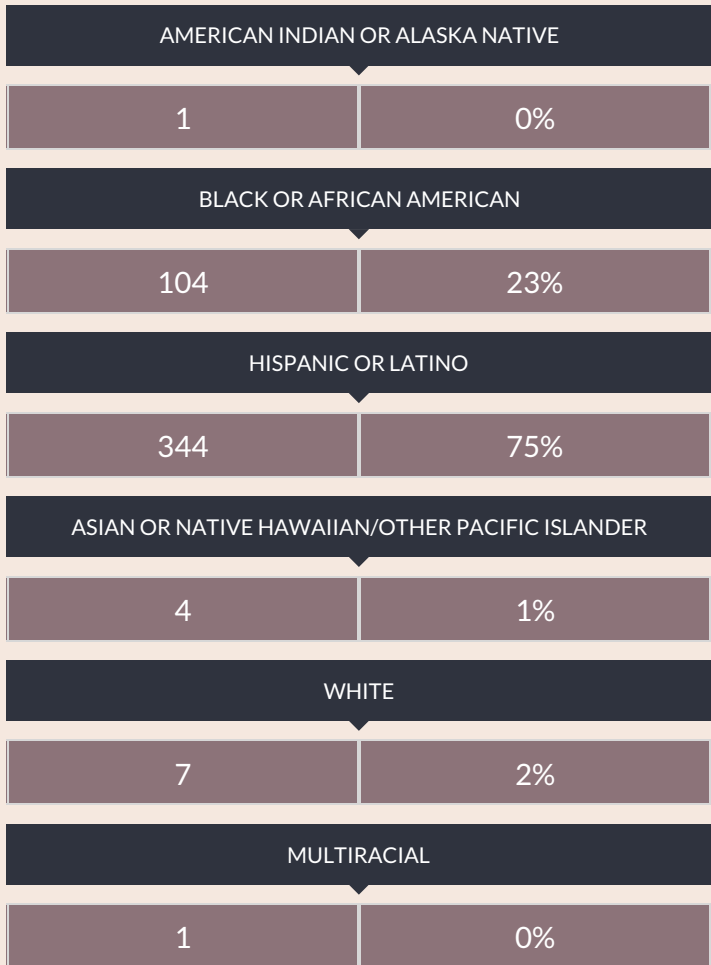

ENROLLMENT BY ETHNICITY