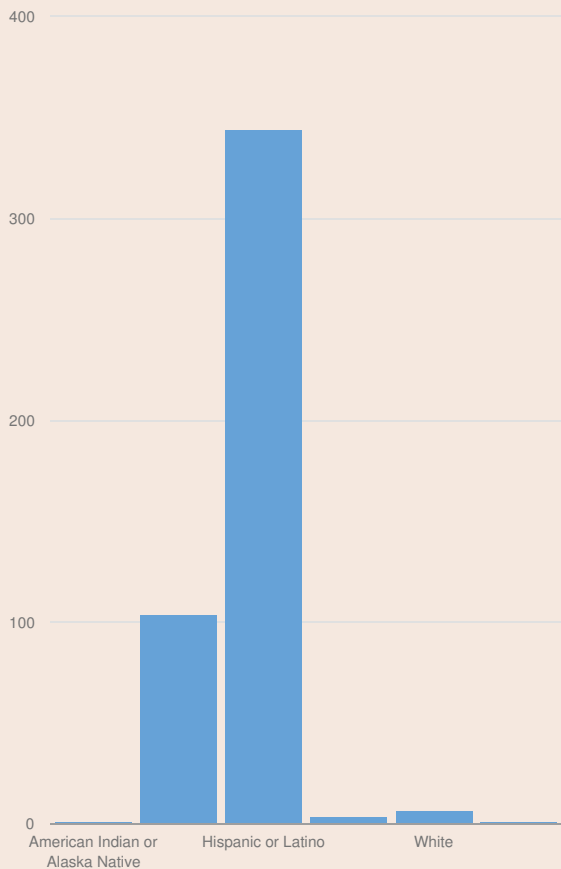

ENROLLMENT BY ETHNICITY