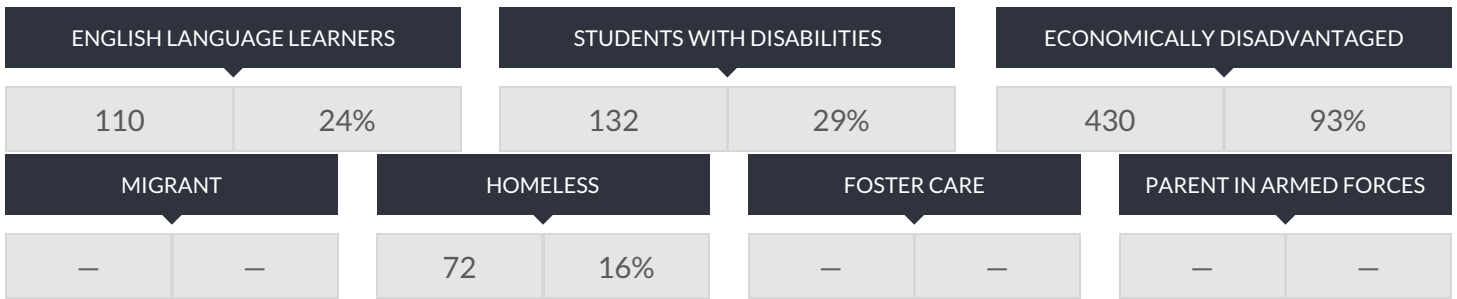

ALFRED E SMITH CAREER-TECH HIGH SCH ENROLLMENT (2017 - 18)

K-12 Enrollment: 461

ENROLLMENT BY GENDER

ENROLLMENT BY ETHNICITY

OTHER GROUPS

ENROLLMENT BY GRADE

© COPYRIGHT NEW YORK STATE EDUCATION DEPARTMENT, ALL RIGHTS RESERVED.