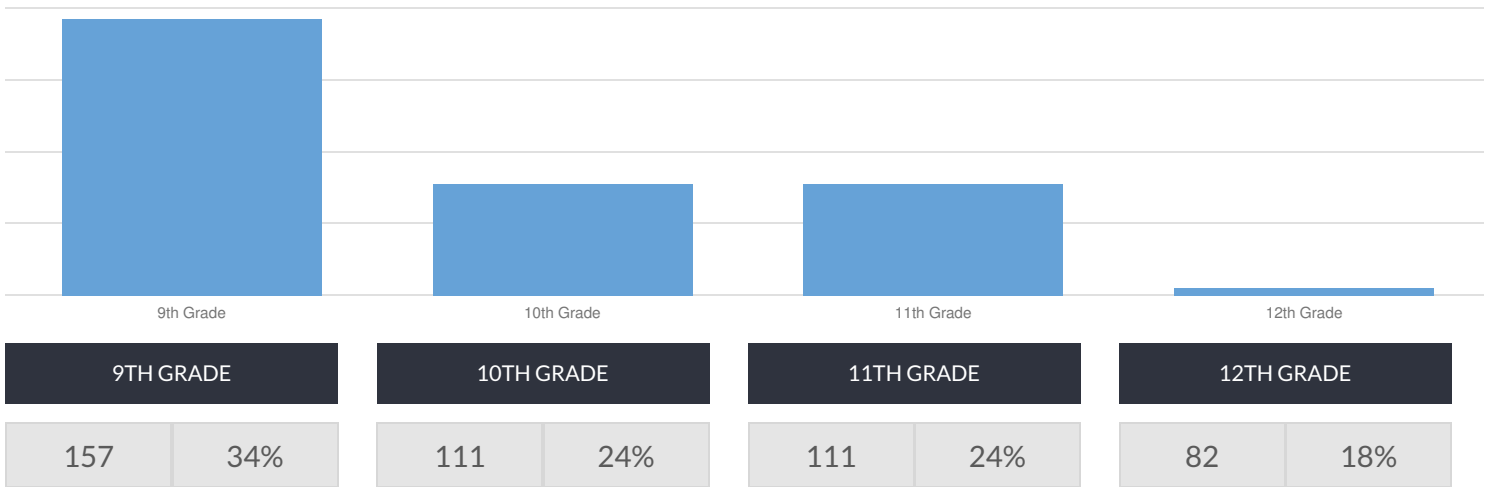

ALFRED E SMITH CAREER-TECH HIGH SCH ENROLLMENT (2017 - 18)

K-12 Enrollment: 461

ENROLLMENT BY GENDER

ENROLLMENT BY ETHNICITY

OTHER GROUPS

ENROLLMENT BY GRADE

© COPYRIGHT NEW YORK STATE EDUCATION DEPARTMENT, ALL RIGHTS RESERVED.