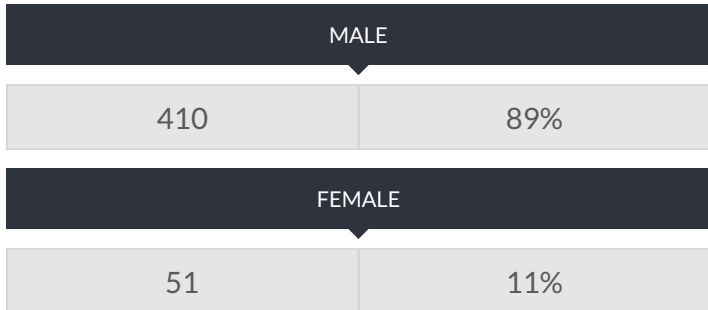

These enrollment data are collected as part of NYSED's Student Information Repository System (SIRS). These counts are as of "BEDS Day" which is typically the first Wednesday in October. Available are enrollment counts for public and charter school students by various demographics for the 2017 - 18 school year. For nonpublic school enrollment data please see the [Non-Public School Enrollment and Staff information](#) on our Information and Reporting Services webpage.

ALFRED E SMITH CAREER-TECH HIGH SCH ENROLLMENT (2017 - 18)

K-12 Enrollment: 461

ENROLLMENT BY GENDER

ENROLLMENT BY ETHNICITY

OTHER GROUPS

ENROLLMENT BY GRADE

© COPYRIGHT NEW YORK STATE EDUCATION DEPARTMENT, ALL RIGHTS RESERVED.