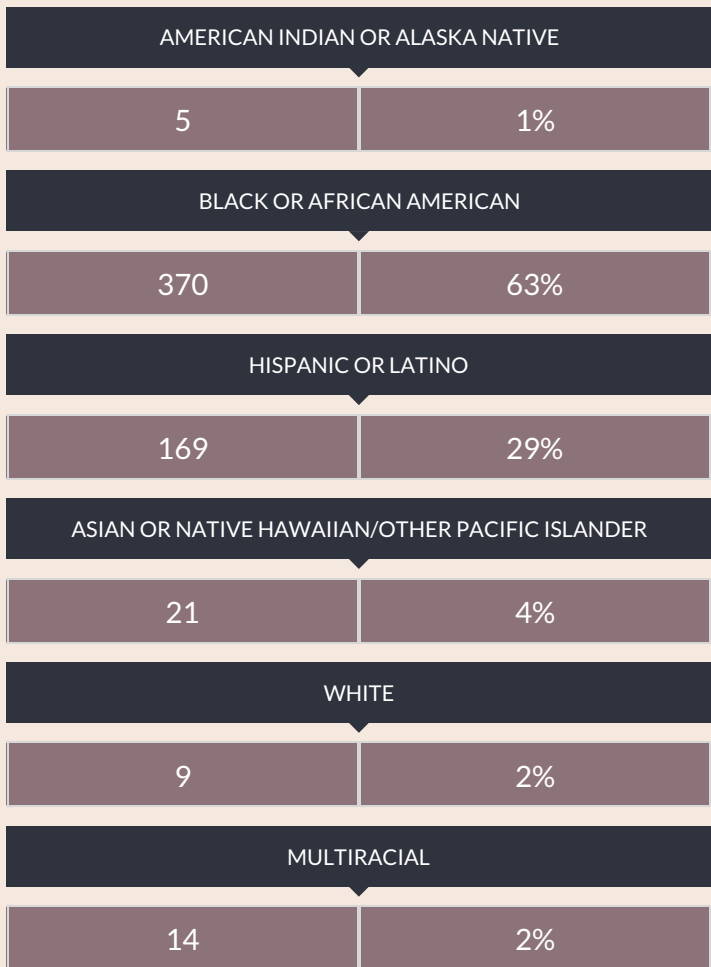

ENROLLMENT BY ETHNICITY