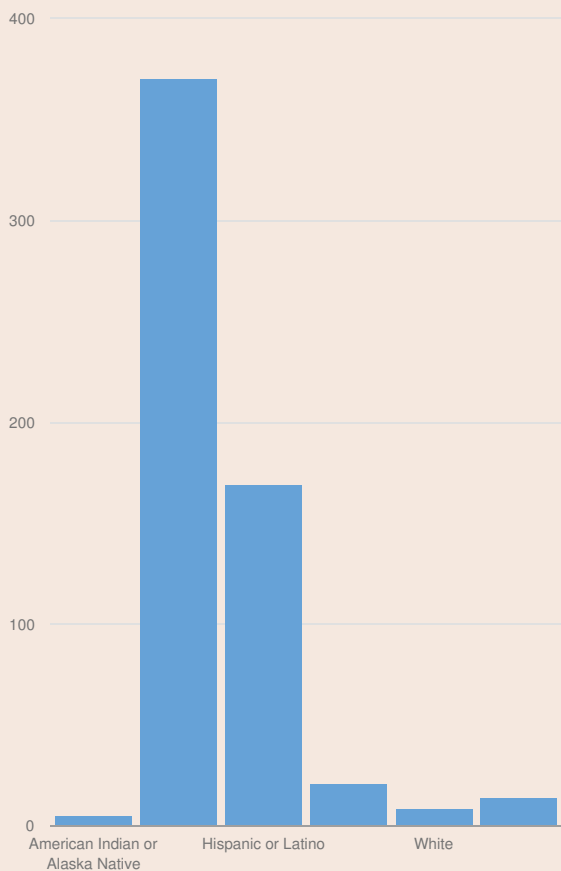

ENROLLMENT BY ETHNICITY