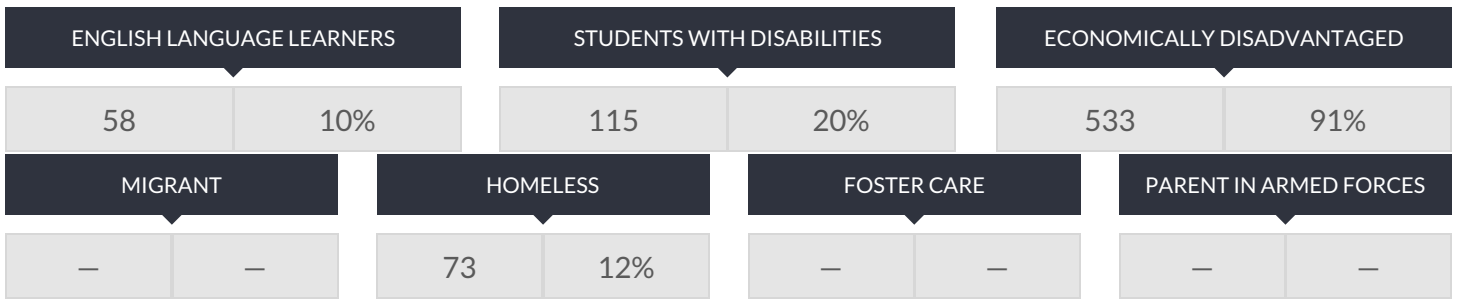

COBBLE HILL SCHOOL OF AMERICAN STUD ENROLLMENT (2017 - 18)

K-12 Enrollment: 588

ENROLLMENT BY GENDER

ENROLLMENT BY ETHNICITY

OTHER GROUPS

ENROLLMENT BY GRADE

© COPYRIGHT NEW YORK STATE EDUCATION DEPARTMENT, ALL RIGHTS RESERVED.