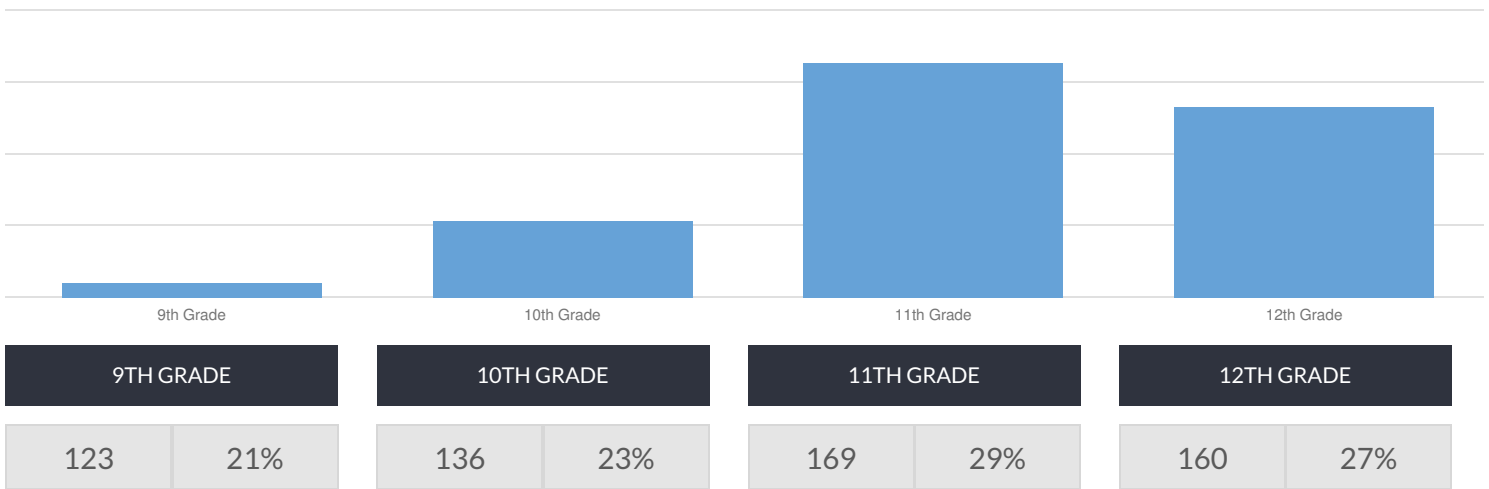

COBBLE HILL SCHOOL OF AMERICAN STUD ENROLLMENT (2017 - 18)

K-12 Enrollment: 588

ENROLLMENT BY GENDER

ENROLLMENT BY ETHNICITY

OTHER GROUPS

ENROLLMENT BY GRADE

© COPYRIGHT NEW YORK STATE EDUCATION DEPARTMENT, ALL RIGHTS RESERVED.