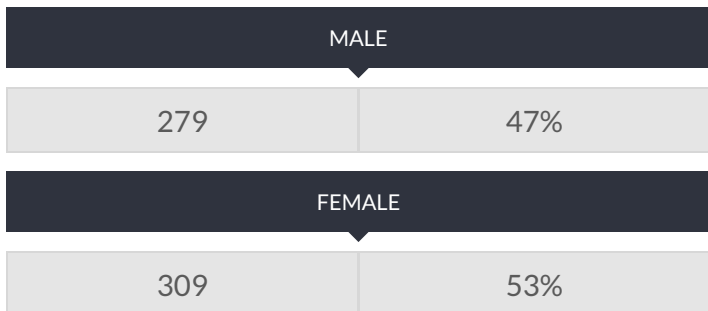

These enrollment data are collected as part of NYSED's Student Information Repository System (SIRS). These counts are as of "BEDS Day" which is typically the first Wednesday in October. Available are enrollment counts for public and charter school students by various demographics for the 2017 - 18 school year. For nonpublic school enrollment data please see the [Non-Public School Enrollment and Staff information](#) on our Information and Reporting Services webpage.

COBBLE HILL SCHOOL OF AMERICAN STUD ENROLLMENT (2017 - 18)

K-12 Enrollment: 588

ENROLLMENT BY GENDER