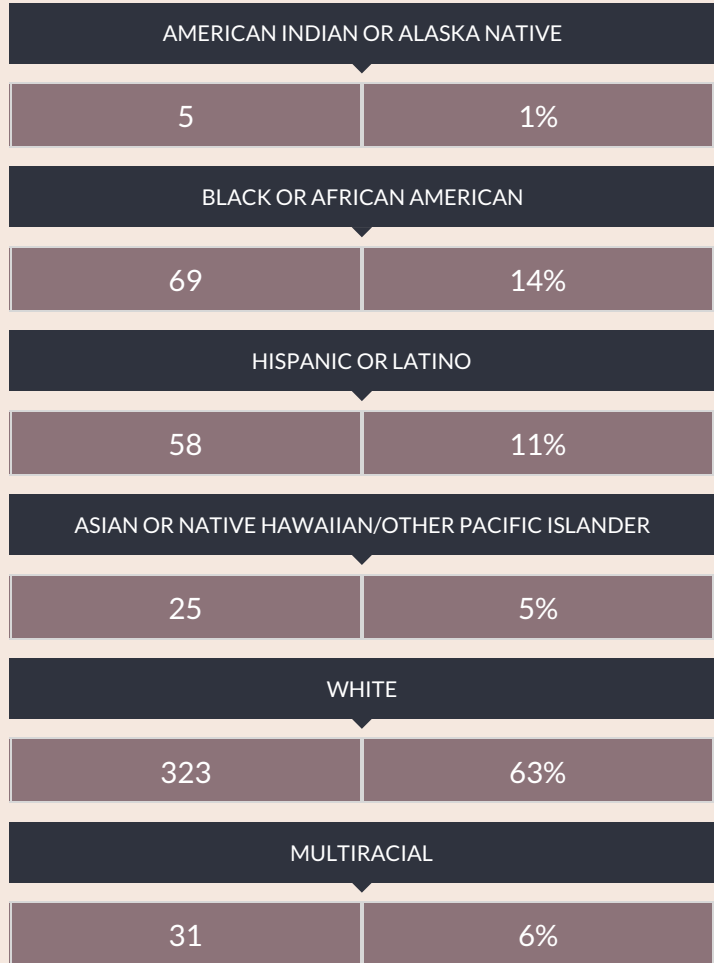

ENROLLMENT BY ETHNICITY