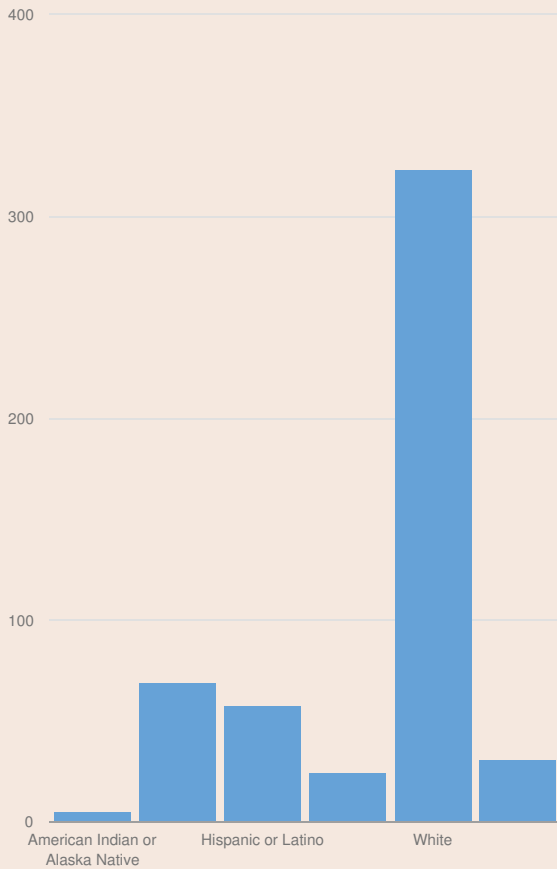

ENROLLMENT BY ETHNICITY