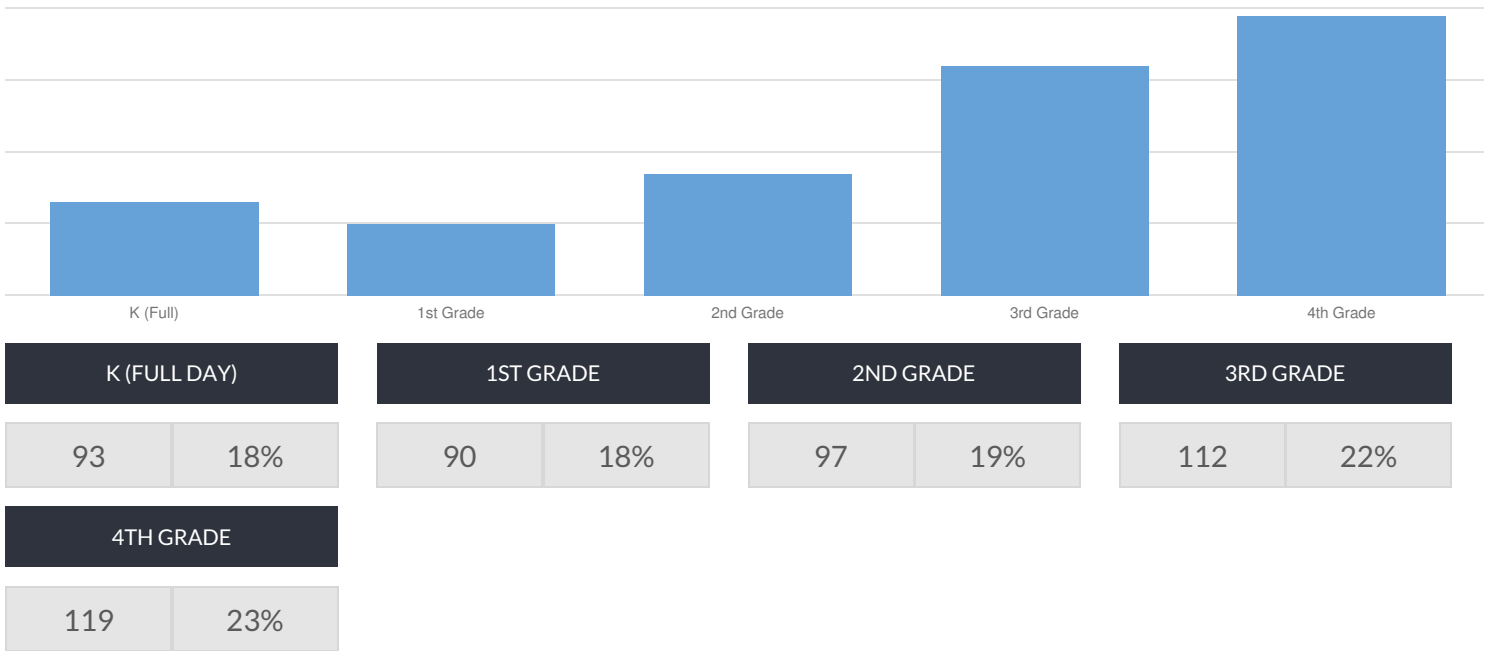

BEN FRANKLIN ELEMENTARY SCHOOL ENROLLMENT (2017 - 18)

K-12 Enrollment: 511

ENROLLMENT BY GENDER

ENROLLMENT BY ETHNICITY

OTHER GROUPS

ENROLLMENT BY GRADE

© COPYRIGHT NEW YORK STATE EDUCATION DEPARTMENT, ALL RIGHTS RESERVED.