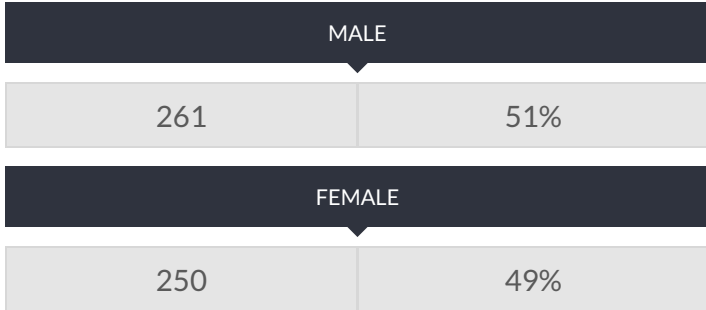

These enrollment data are collected as part of NYSED's Student Information Repository System (SIRS). These counts are as of "BEDS Day" which is typically the first Wednesday in October. Available are enrollment counts for public and charter school students by various demographics for the 2017 - 18 school year. For nonpublic school enrollment data please see the [Non-Public School Enrollment and Staff information](#) on our Information and Reporting Services webpage.

BEN FRANKLIN ELEMENTARY SCHOOL ENROLLMENT (2017 - 18)

K-12 Enrollment: 511

ENROLLMENT BY GENDER