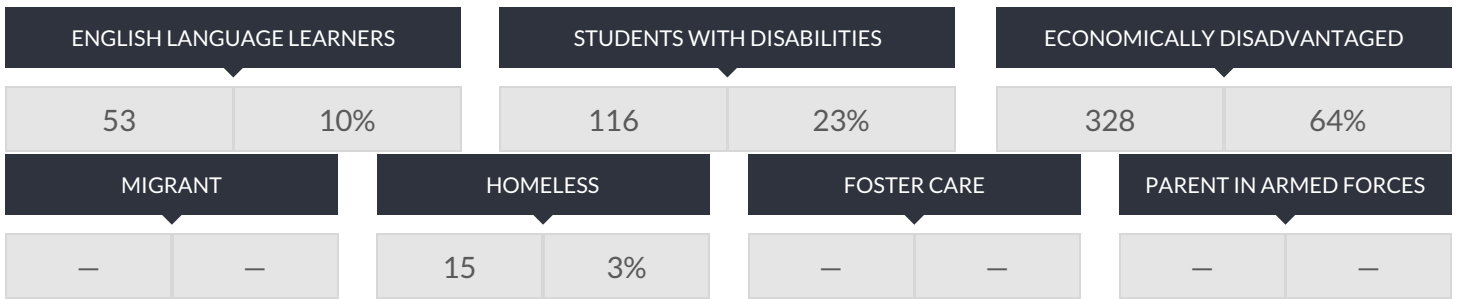

BEN FRANKLIN ELEMENTARY SCHOOL ENROLLMENT (2017 - 18)

K-12 Enrollment: 511

ENROLLMENT BY GENDER

ENROLLMENT BY ETHNICITY

OTHER GROUPS

ENROLLMENT BY GRADE

© COPYRIGHT NEW YORK STATE EDUCATION DEPARTMENT, ALL RIGHTS RESERVED.