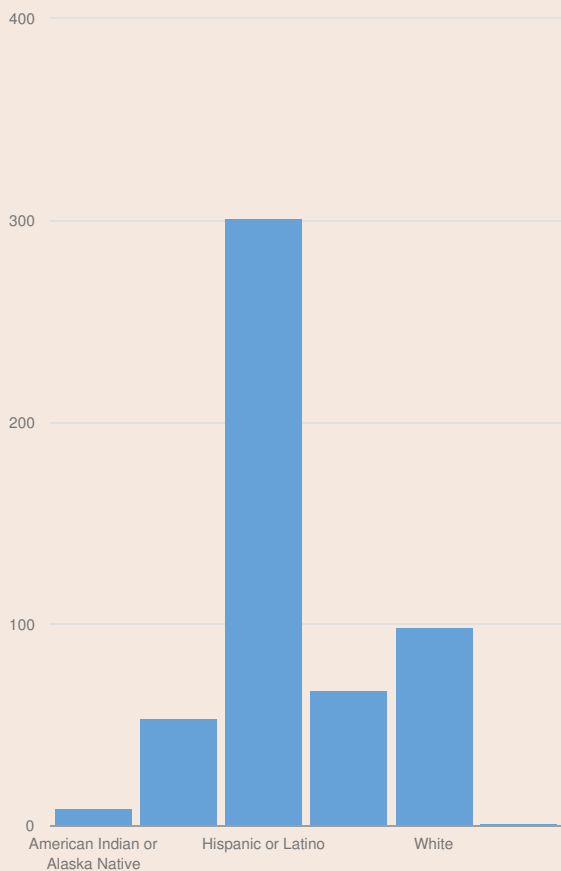

ENROLLMENT BY ETHNICITY