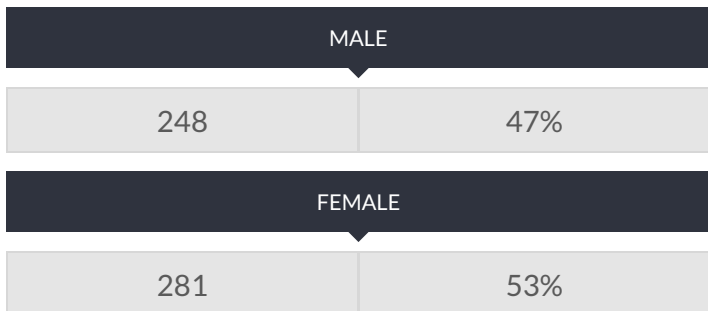

These enrollment data are collected as part of NYSED's Student Information Repository System (SIRS). These counts are as of "BEDS Day" which is typically the first Wednesday in October. Available are enrollment counts for public and charter school students by various demographics for the 2017 - 18 school year. For nonpublic school enrollment data please see the [Non-Public School Enrollment and Staff information](#) on our Information and Reporting Services webpage.

MS 101 EDWARD R BYRNE ENROLLMENT (2017 - 18)

K-12 Enrollment: 529

ENROLLMENT BY GENDER