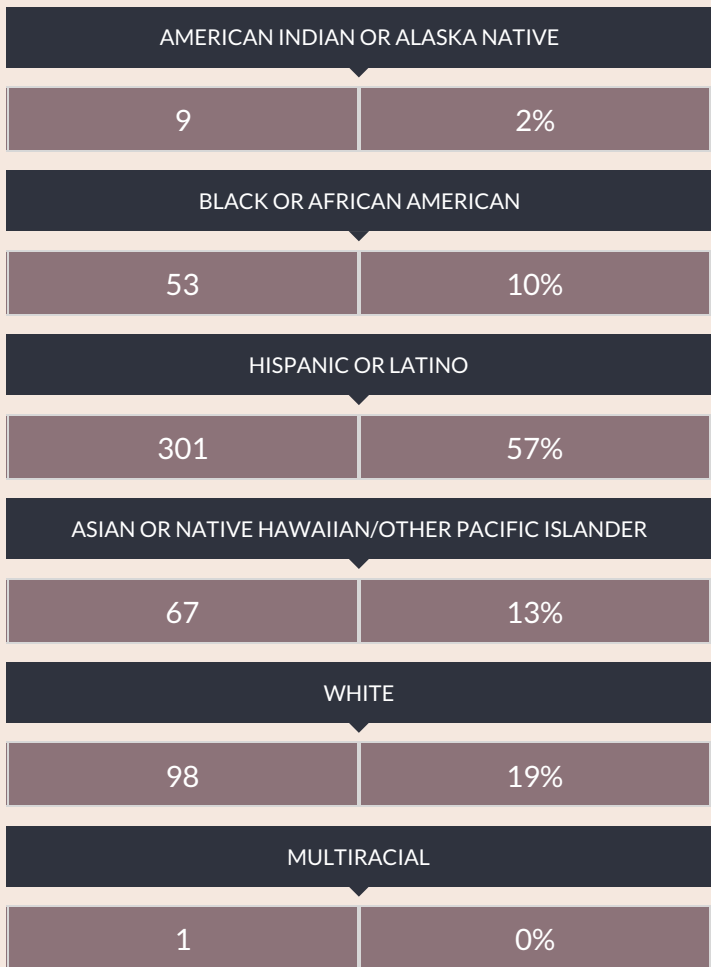

These enrollment data are collected as part of NYSED's Student Information Repository System (SIRS). These counts are as of "BEDS Day" which is typically the first Wednesday in October. Available are enrollment counts for public and charter school students by various demographics for the 2017 - 18 school year. For nonpublic school enrollment data please see the [Non-Public School Enrollment and Staff information](#) on our Information and Reporting Services webpage.

## MS 101 EDWARD R BYRNE ENROLLMENT (2017 - 18)

K-12 Enrollment: 529

### ENROLLMENT BY ETHNICITY