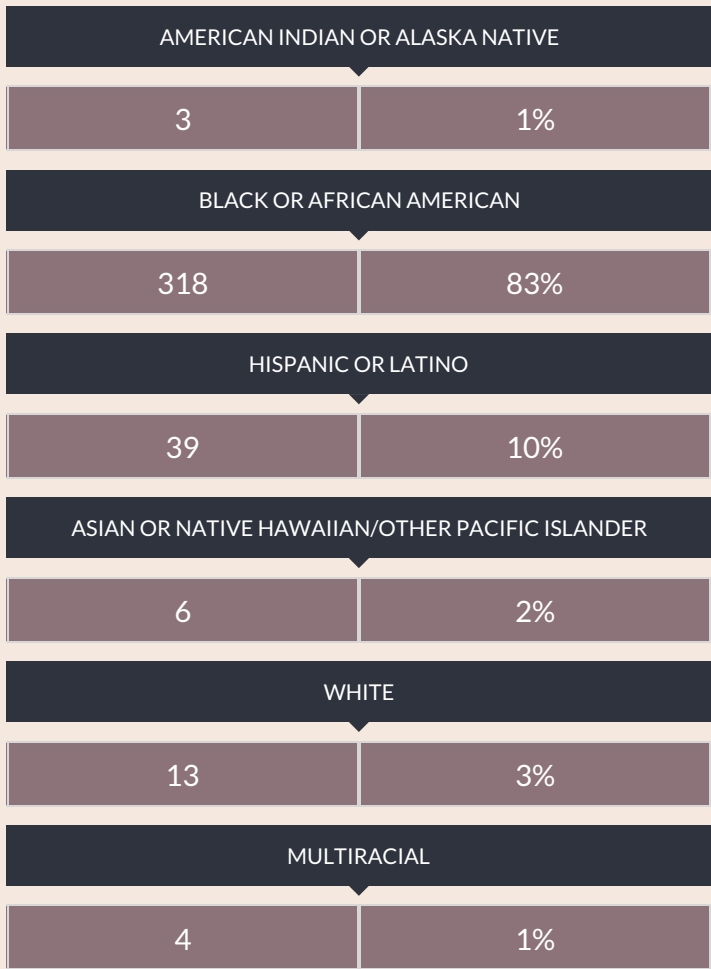

ENROLLMENT BY ETHNICITY