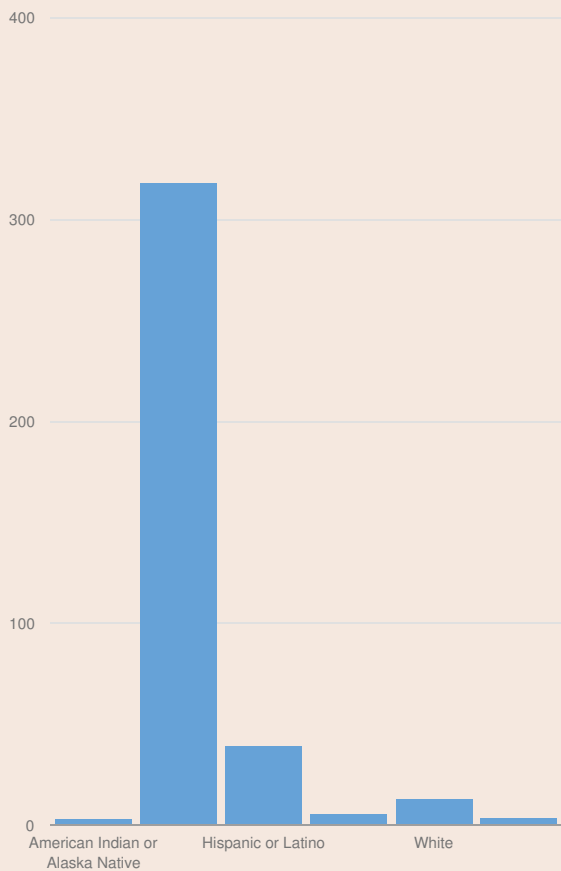

ENROLLMENT BY ETHNICITY