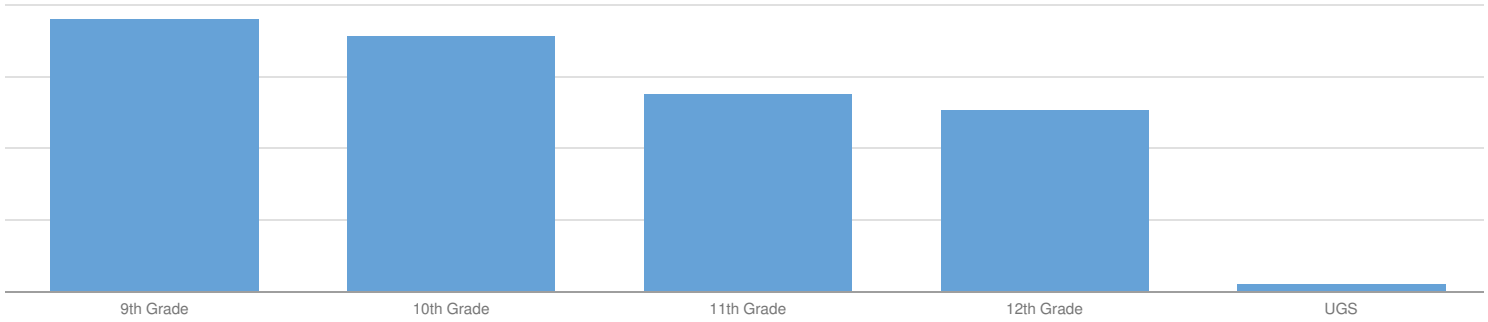

HIGH SCHOOL-YOUTH & COMM DEVELOPMENT ENROLLMENT (2015 - 16)

K-12 Enrollment: 383

ENROLLMENT BY GENDER

ENROLLMENT BY ETHNICITY

OTHER GROUPS

ENROLLMENT BY GRADE

© COPYRIGHT NEW YORK STATE EDUCATION DEPARTMENT, ALL RIGHTS RESERVED.