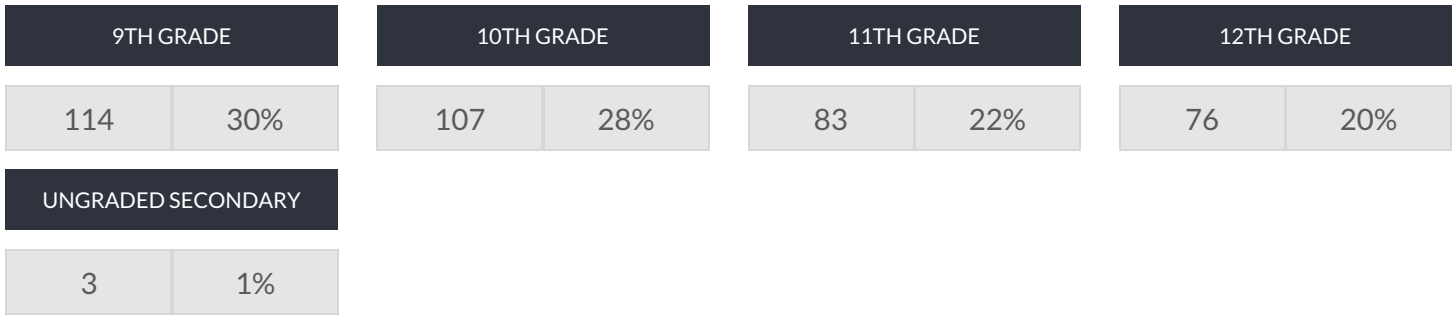

HIGH SCHOOL-YOUTH & COMM DEVELOPMENT ENROLLMENT (2015 - 16)

K-12 Enrollment: 383

ENROLLMENT BY GENDER

ENROLLMENT BY ETHNICITY

OTHER GROUPS

ENROLLMENT BY GRADE

© COPYRIGHT NEW YORK STATE EDUCATION DEPARTMENT, ALL RIGHTS RESERVED.