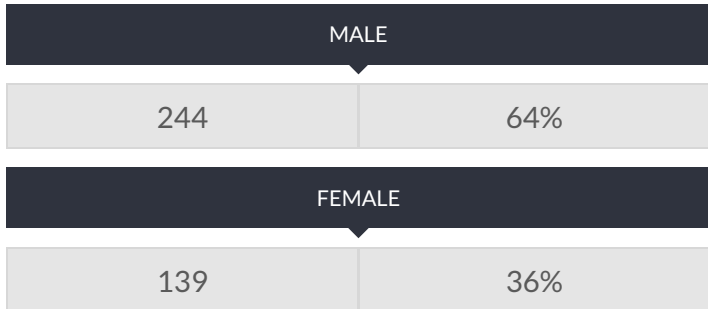

These enrollment data are collected as part of NYSED's Student Information Repository System (SIRS). These counts are as of "BEDS Day" which is typically the first Wednesday in October. Available are enrollment counts for public and charter school students by various demographics for the 2015 - 16 school year. For nonpublic school enrollment data please see the [Non-Public School Enrollment and Staff information](#) on our Information and Reporting Services webpage.

HIGH SCHOOL-YOUTH & COMM DEVELOPMENT ENROLLMENT (2015 - 16)

K-12 Enrollment: 383

ENROLLMENT BY GENDER