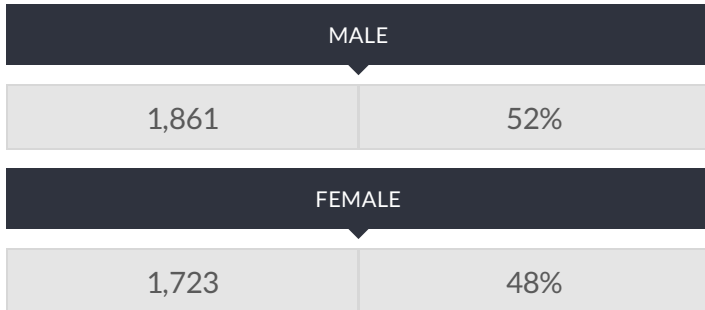

These enrollment data are collected as part of NYSED's Student Information Repository System (SIRS). These counts are as of "BEDS Day" which is typically the first Wednesday in October. Available are enrollment counts for public and charter school students by various demographics for the 2016 - 17 school year. For nonpublic school enrollment data please see the [Non-Public School Enrollment and Staff information](#) on our Information and Reporting Services webpage.

SPENCERPORT CSD ENROLLMENT (2016 - 17)

K-12 Enrollment: 3,584

ENROLLMENT BY GENDER

ENROLLMENT BY ETHNICITY

OTHER GROUPS

ENROLLMENT BY GRADE

K (FULL DAY)	1ST GRADE	2ND GRADE	3RD GRADE
259 7%	249 7%	269 8%	280 8%
4TH GRADE	5TH GRADE	6TH GRADE	UNGRADED ELEMENTARY
244 7%	275 8%	253 7%	14 0%
7TH GRADE	8TH GRADE	9TH GRADE	10TH GRADE
256 7%	288 8%	284 8%	279 8%
11TH GRADE	12TH GRADE	UNGRADED SECONDARY	
300 8%	311 9%	23 1%	