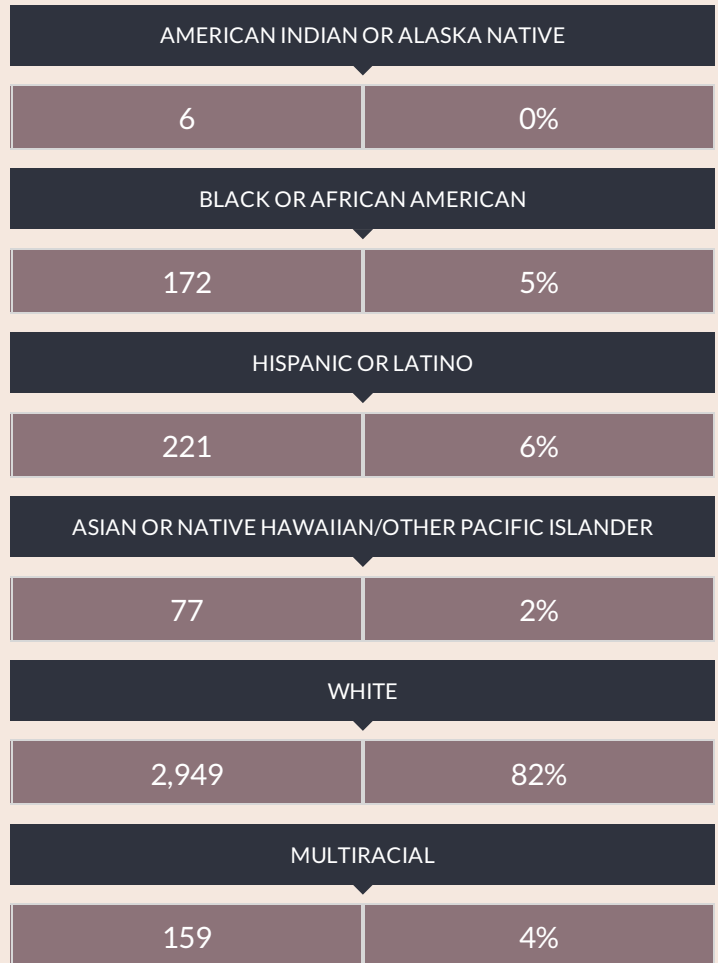

These enrollment data are collected as part of NYSED's Student Information Repository System (SIRS). These counts are as of "BEDS Day" which is typically the first Wednesday in October. Available are enrollment counts for public and charter school students by various demographics for the 2016 - 17 school year. For nonpublic school enrollment data please see the [Non-Public School Enrollment and Staff information](#) on our Information and Reporting Services webpage.

SPENCERPORT CSD ENROLLMENT (2016 - 17)

K-12 Enrollment: 3,584

ENROLLMENT BY GENDER

ENROLLMENT BY ETHNICITY

OTHER GROUPS

ENROLLMENT BY GRADE

K (FULL DAY)	1ST GRADE	2ND GRADE	3RD GRADE
259 7%	249 7%	269 8%	280 8%
4TH GRADE	5TH GRADE	6TH GRADE	UNGRADED ELEMENTARY
244 7%	275 8%	253 7%	14 0%
7TH GRADE	8TH GRADE	9TH GRADE	10TH GRADE
256 7%	288 8%	284 8%	279 8%
11TH GRADE	12TH GRADE	UNGRADED SECONDARY	
300 8%	311 9%	23 1%	