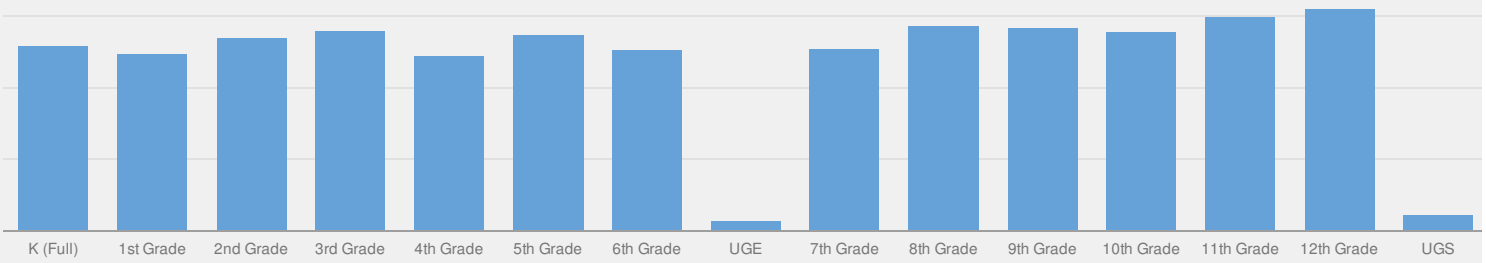

SPENCERPORT CSD ENROLLMENT (2016 - 17)

K-12 Enrollment: 3,584

ENROLLMENT BY GENDER

ENROLLMENT BY ETHNICITY

OTHER GROUPS

ENROLLMENT BY GRADE

K (FULL DAY)	1ST GRADE	2ND GRADE	3RD GRADE
259 7%	249 7%	269 8%	280 8%
4TH GRADE	5TH GRADE	6TH GRADE	UNGRADED ELEMENTARY
244 7%	275 8%	253 7%	14 0%
7TH GRADE	8TH GRADE	9TH GRADE	10TH GRADE
256 7%	288 8%	284 8%	279 8%
11TH GRADE	12TH GRADE	UNGRADED SECONDARY	
300 8%	311 9%	23 1%	