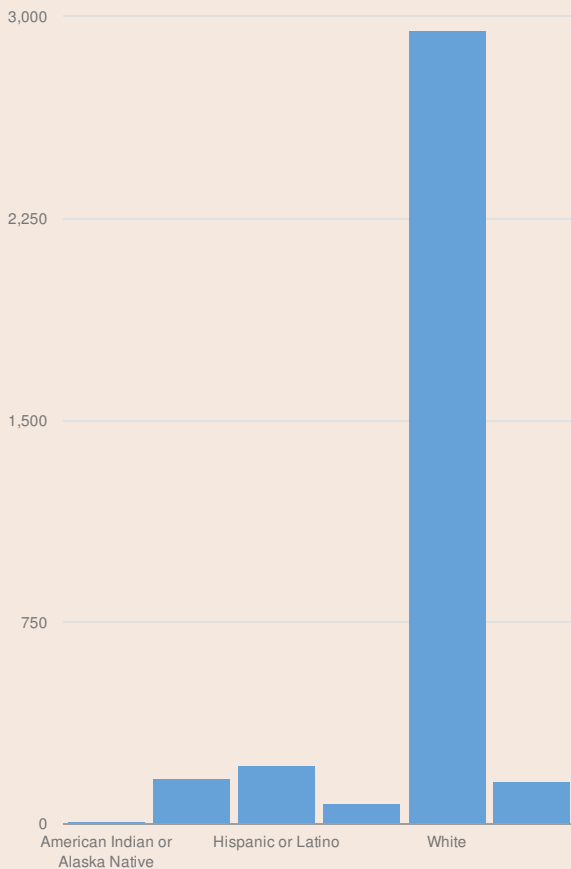

These enrollment data are collected as part of NYSED's Student Information Repository System (SIRS). These counts are as of "BEDS Day" which is typically the first Wednesday in October. Available are enrollment counts for public and charter school students by various demographics for the 2016 - 17 school year. For nonpublic school enrollment data please see the [Non-Public School Enrollment and Staff information](#) on our Information and Reporting Services webpage.

SPENCERPORT CSD ENROLLMENT (2016 - 17)

K-12 Enrollment: 3,584

ENROLLMENT BY GENDER

ENROLLMENT BY ETHNICITY

OTHER GROUPS

ENROLLMENT BY GRADE

K (FULL DAY)	1ST GRADE	2ND GRADE	3RD GRADE
259 7%	249 7%	269 8%	280 8%
4TH GRADE	5TH GRADE	6TH GRADE	UNGRADED ELEMENTARY
244 7%	275 8%	253 7%	14 0%
7TH GRADE	8TH GRADE	9TH GRADE	10TH GRADE
256 7%	288 8%	284 8%	279 8%
11TH GRADE	12TH GRADE	UNGRADED SECONDARY	
300 8%	311 9%	23 1%	