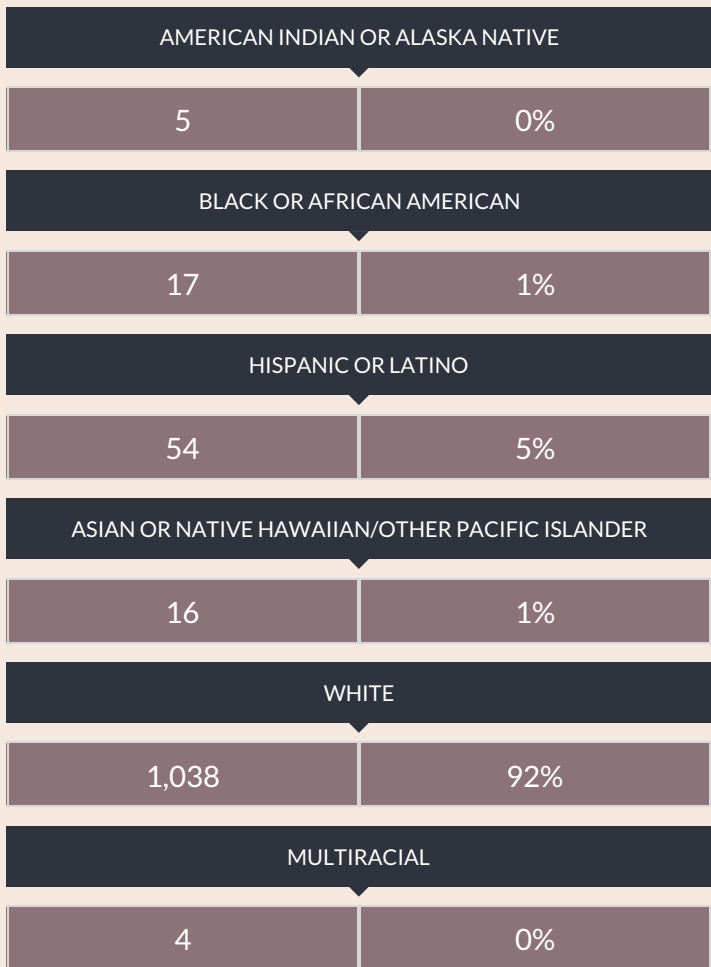

These enrollment data are collected as part of NYSED's Student Information Repository System (SIRS). These counts are as of "BEDS Day" which is typically the first Wednesday in October. Available are enrollment counts for public and charter school students by various demographics for the 2016 - 17 school year. For nonpublic school enrollment data please see the [Non-Public School Enrollment and Staff information](#) on our Information and Reporting Services webpage.

## OSWEGO HIGH SCHOOL ENROLLMENT (2016 - 17)

K-12 Enrollment: 1,134

### ENROLLMENT BY ETHNICITY