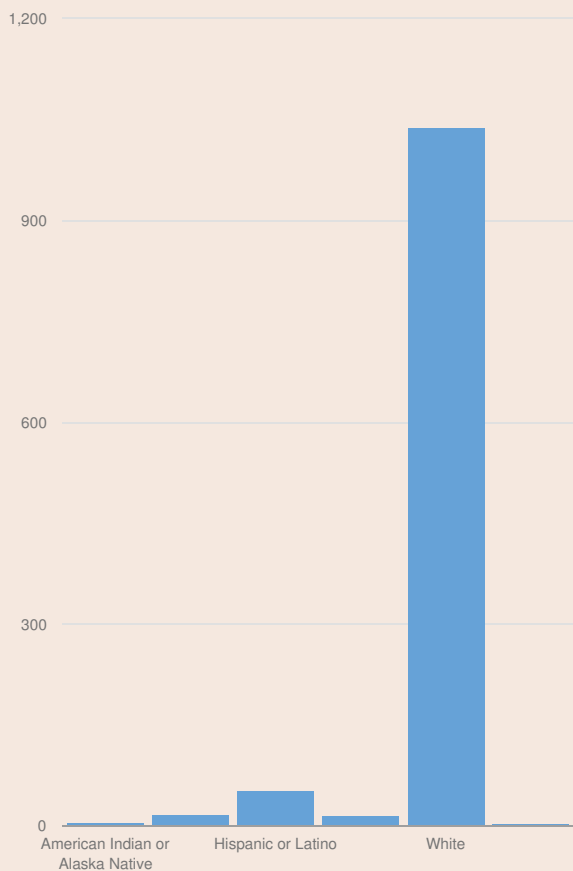

ENROLLMENT BY ETHNICITY