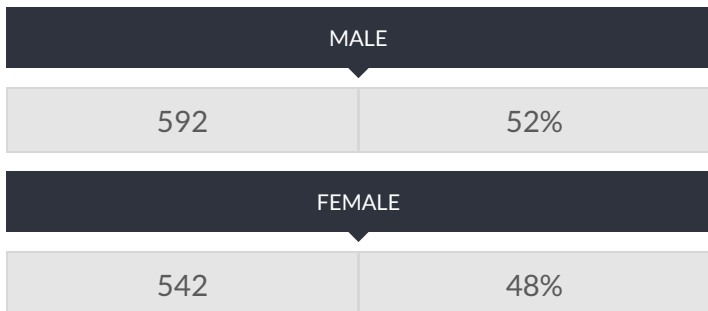

These enrollment data are collected as part of NYSED's Student Information Repository System (SIRS). These counts are as of "BEDS Day" which is typically the first Wednesday in October. Available are enrollment counts for public and charter school students by various demographics for the 2016 - 17 school year. For nonpublic school enrollment data please see the [Non-Public School Enrollment and Staff information](#) on our Information and Reporting Services webpage.

OSWEGO HIGH SCHOOL ENROLLMENT (2016 - 17)

K-12 Enrollment: 1,134

ENROLLMENT BY GENDER