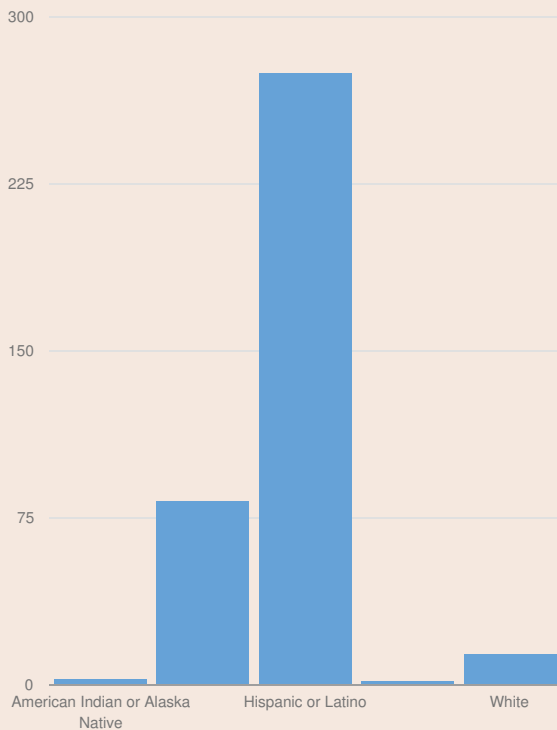

These enrollment data are collected as part of NYSED's Student Information Repository System (SIRS). These counts are as of "BEDS Day" which is typically the first Wednesday in October. Available are enrollment counts for public and charter school students by various demographics for the 2016 - 17 school year. For nonpublic school enrollment data please see the [Non-Public School Enrollment and Staff information](#) on our Information and Reporting Services webpage.

EDWARD A REYNOLDS WEST SIDE HS ENROLLMENT (2016 - 17)

K-12 Enrollment: 377

ENROLLMENT BY GENDER

ENROLLMENT BY ETHNICITY

OTHER GROUPS

ENROLLMENT BY GRADE

© COPYRIGHT NEW YORK STATE EDUCATION DEPARTMENT, ALL RIGHTS RESERVED.