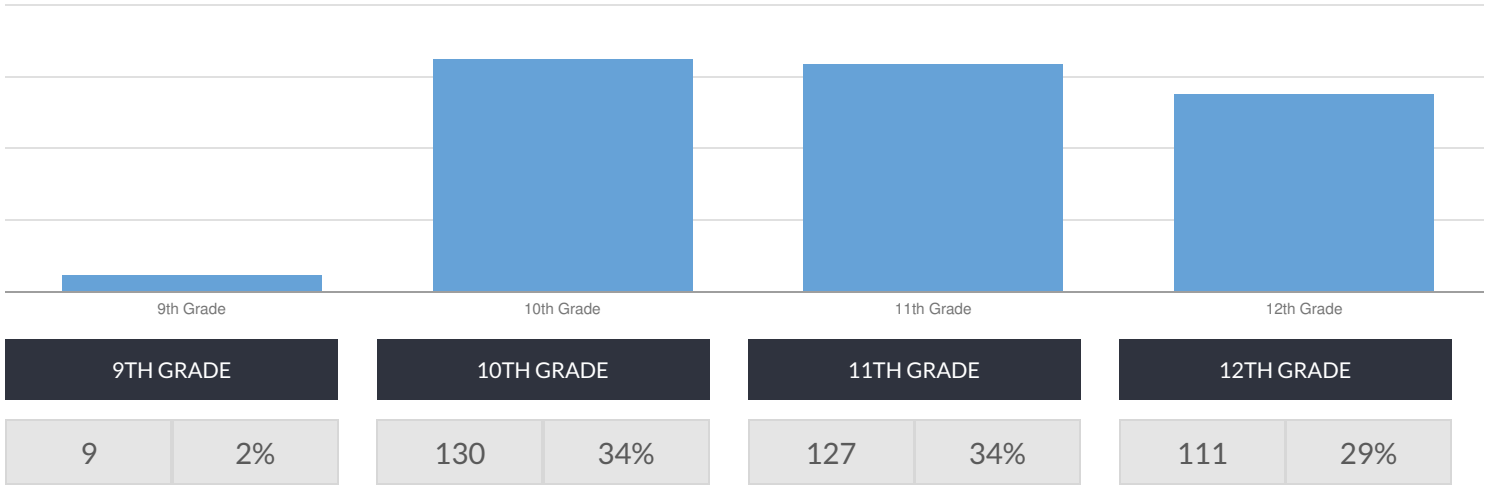

EDWARD A REYNOLDS WEST SIDE HS ENROLLMENT (2016 - 17)

K-12 Enrollment: 377

ENROLLMENT BY GENDER

ENROLLMENT BY ETHNICITY

OTHER GROUPS

ENROLLMENT BY GRADE

© COPYRIGHT NEW YORK STATE EDUCATION DEPARTMENT, ALL RIGHTS RESERVED.