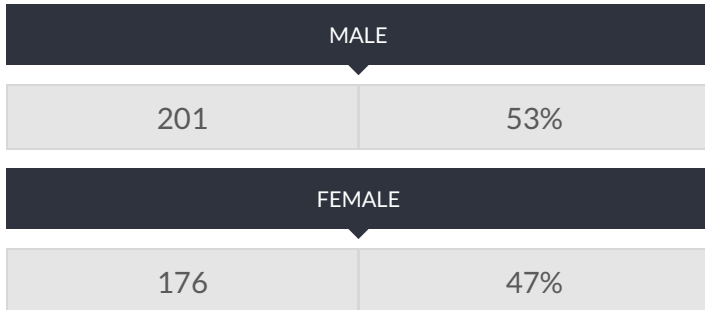

These enrollment data are collected as part of NYSED's Student Information Repository System (SIRS). These counts are as of "BEDS Day" which is typically the first Wednesday in October. Available are enrollment counts for public and charter school students by various demographics for the 2016 - 17 school year. For nonpublic school enrollment data please see the [Non-Public School Enrollment and Staff information](#) on our Information and Reporting Services webpage.

EDWARD A REYNOLDS WEST SIDE HS ENROLLMENT (2016 - 17)

K-12 Enrollment: 377

ENROLLMENT BY GENDER

ENROLLMENT BY ETHNICITY

OTHER GROUPS

ENROLLMENT BY GRADE

© COPYRIGHT NEW YORK STATE EDUCATION DEPARTMENT, ALL RIGHTS RESERVED.