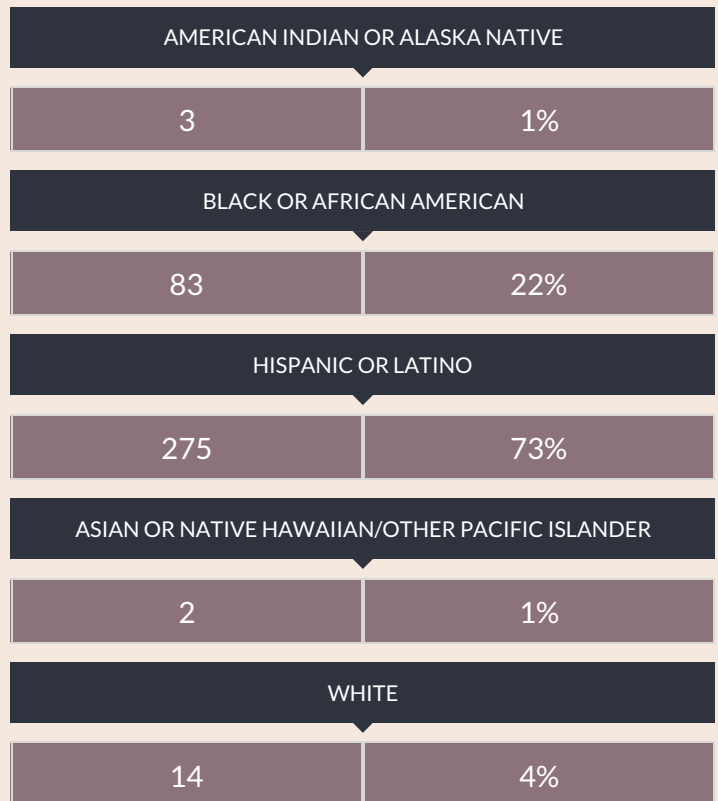

These enrollment data are collected as part of NYSED's Student Information Repository System (SIRS). These counts are as of "BEDS Day" which is typically the first Wednesday in October. Available are enrollment counts for public and charter school students by various demographics for the 2016 - 17 school year. For nonpublic school enrollment data please see the [Non-Public School Enrollment and Staff information](#) on our Information and Reporting Services webpage.

EDWARD A REYNOLDS WEST SIDE HS ENROLLMENT (2016 - 17)

K-12 Enrollment: 377

ENROLLMENT BY GENDER

ENROLLMENT BY ETHNICITY

OTHER GROUPS

ENROLLMENT BY GRADE

© COPYRIGHT NEW YORK STATE EDUCATION DEPARTMENT, ALL RIGHTS RESERVED.