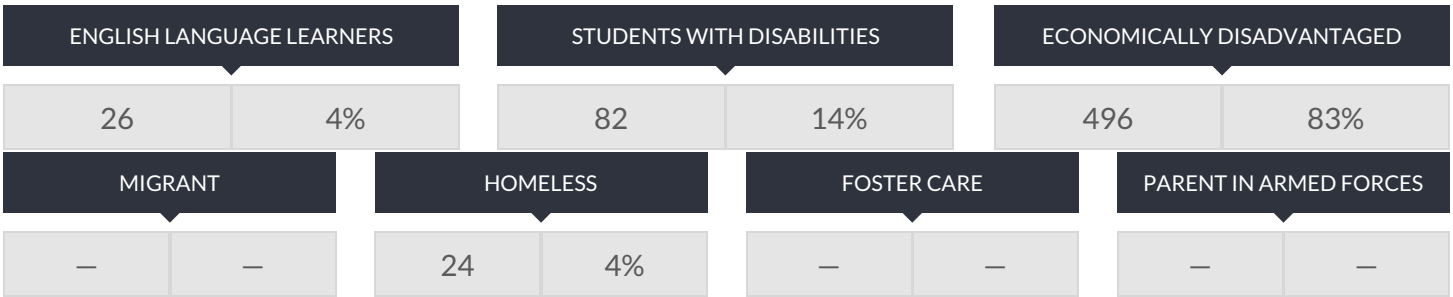

ACADEMY-FINANCE & ENTERPRISE ENROLLMENT (2017 - 18)

K-12 Enrollment: 601

ENROLLMENT BY GENDER

ENROLLMENT BY ETHNICITY

OTHER GROUPS

ENROLLMENT BY GRADE

© COPYRIGHT NEW YORK STATE EDUCATION DEPARTMENT, ALL RIGHTS RESERVED.