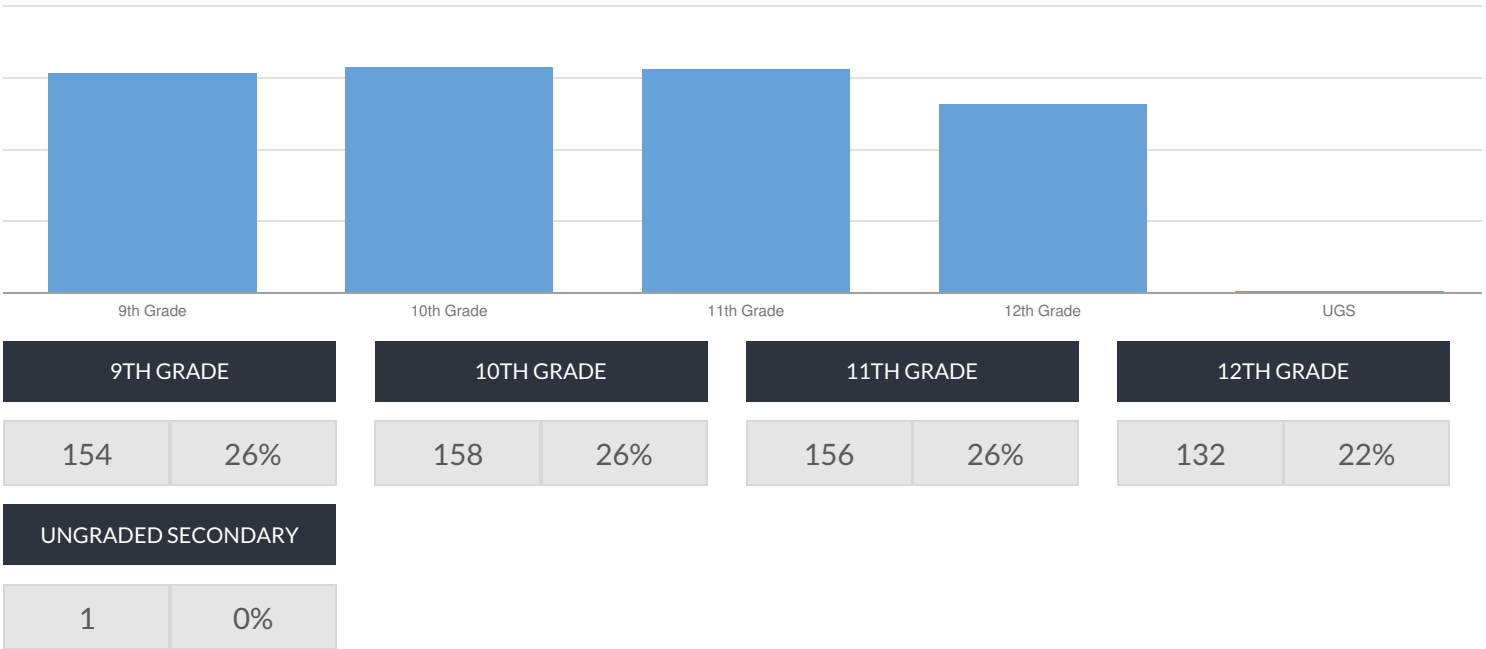

ACADEMY-FINANCE & ENTERPRISE ENROLLMENT (2017 - 18)

K-12 Enrollment: 601

ENROLLMENT BY GENDER

ENROLLMENT BY ETHNICITY

OTHER GROUPS

ENROLLMENT BY GRADE

© COPYRIGHT NEW YORK STATE EDUCATION DEPARTMENT, ALL RIGHTS RESERVED.