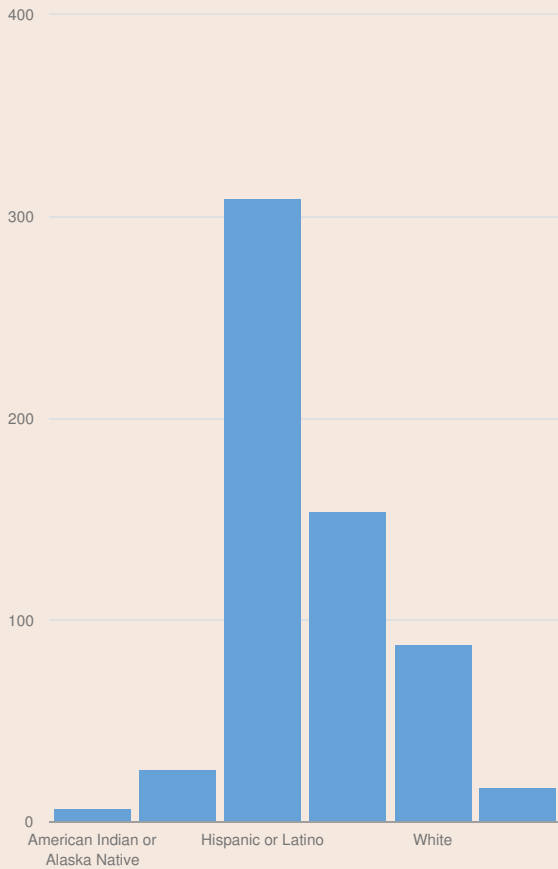

ENROLLMENT BY ETHNICITY