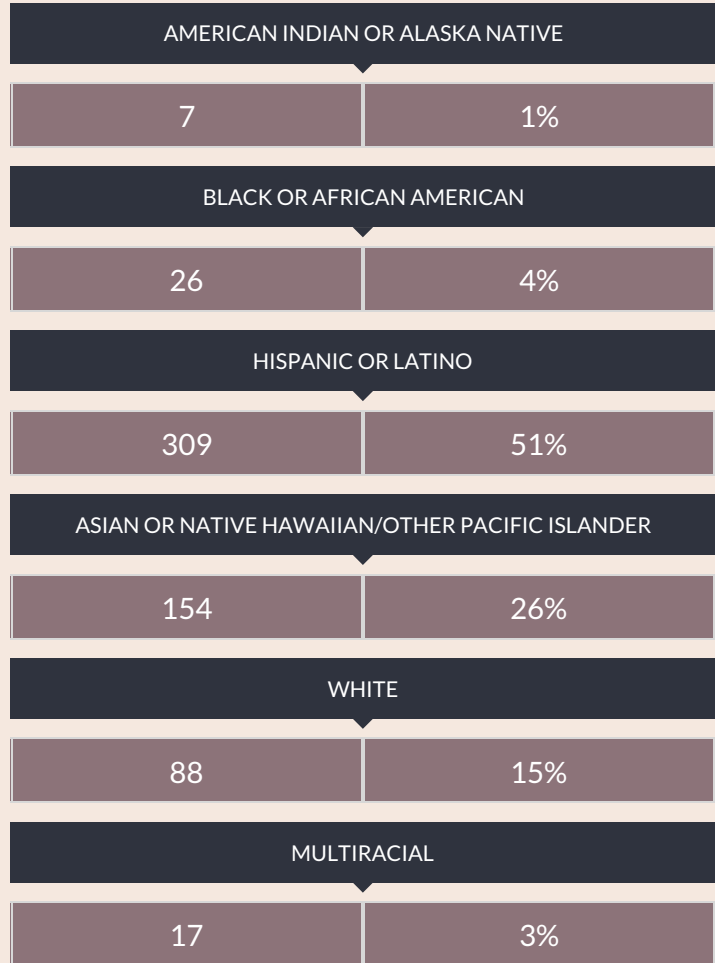

ENROLLMENT BY ETHNICITY