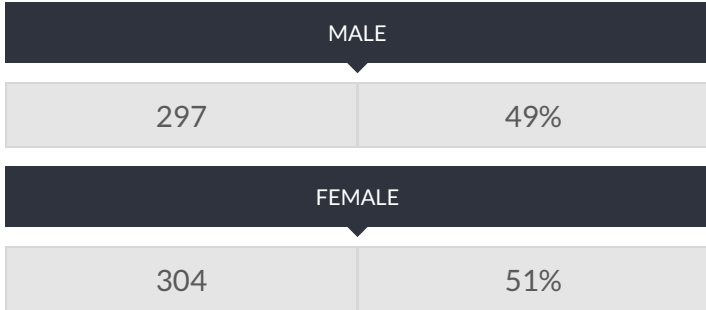

These enrollment data are collected as part of NYSED's Student Information Repository System (SIRS). These counts are as of "BEDS Day" which is typically the first Wednesday in October. Available are enrollment counts for public and charter school students by various demographics for the 2017 - 18 school year. For nonpublic school enrollment data please see the [Non-Public School Enrollment and Staff information](#) on our Information and Reporting Services webpage.

ACADEMY-FINANCE & ENTERPRISE ENROLLMENT (2017 - 18)

K-12 Enrollment: 601

ENROLLMENT BY GENDER