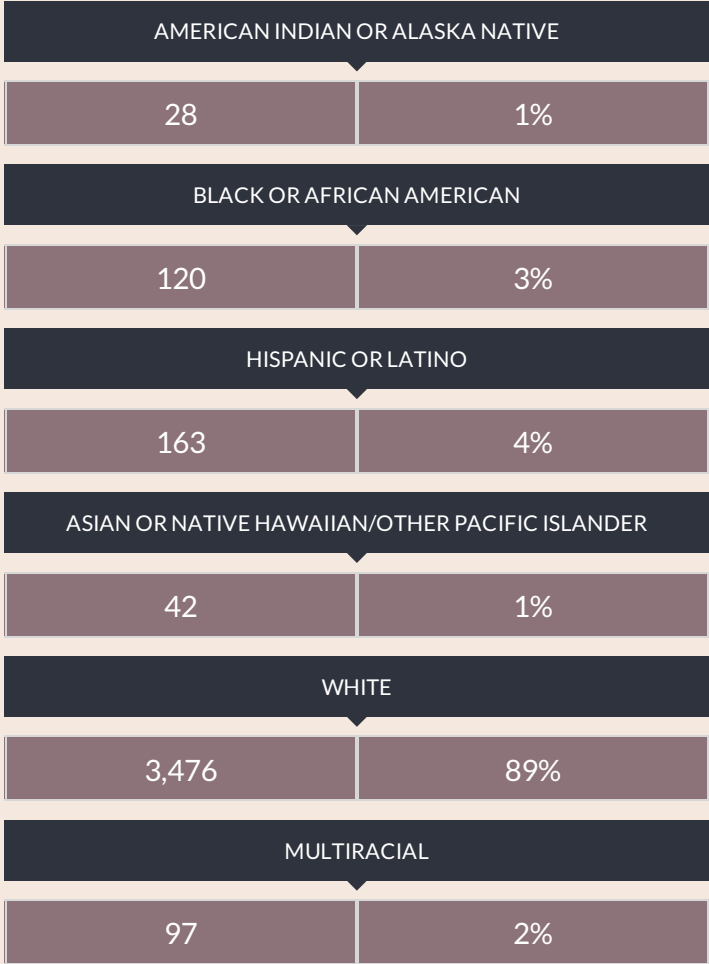

These enrollment data are collected as part of NYSED's Student Information Repository System (SIRS). These counts are as of "BEDS Day" which is typically the first Wednesday in October. Available are enrollment counts for public and charter school students by various demographics for the 2016 - 17 school year. For nonpublic school enrollment data please see the [Non-Public School Enrollment and Staff information](#) on our Information and Reporting Services webpage.

SENECA COUNTY PUBLIC SCHOOL ENROLLMENT (2016 - 17)

K-12 Enrollment: 3,926

ENROLLMENT BY GENDER

ENROLLMENT BY ETHNICITY

OTHER GROUPS

ENROLLMENT BY GRADE

PRE-K (HALF DAY)	PRE-K (FULL DAY)	K (FULL DAY)	1ST GRADE
64 2%	97 2%	312 8%	284 7%
2ND GRADE	3RD GRADE	4TH GRADE	5TH GRADE
294 7%	282 7%	286 7%	305 7%
6TH GRADE	UNGRADED ELEMENTARY	7TH GRADE	8TH GRADE
308 8%	5 0%	283 7%	299 7%
9TH GRADE	10TH GRADE	11TH GRADE	12TH GRADE
325 8%	309 8%	313 8%	307 8%
UNGRADED SECONDARY			
14 0%			