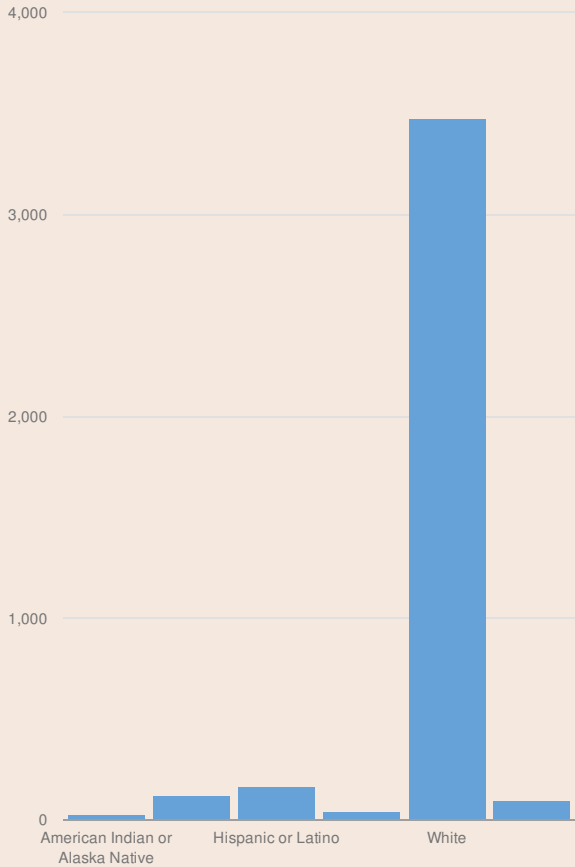

These enrollment data are collected as part of NYSED's Student Information Repository System (SIRS). These counts are as of "BEDS Day" which is typically the first Wednesday in October. Available are enrollment counts for public and charter school students by various demographics for the 2016 - 17 school year. For nonpublic school enrollment data please see the [Non-Public School Enrollment and Staff information](#) on our Information and Reporting Services webpage.

SENECA COUNTY PUBLIC SCHOOL ENROLLMENT (2016 - 17)

K-12 Enrollment: 3,926

ENROLLMENT BY GENDER

ENROLLMENT BY ETHNICITY

OTHER GROUPS

ENROLLMENT BY GRADE

PRE-K (HALF DAY)	PRE-K (FULL DAY)	K (FULL DAY)	1ST GRADE
64 2%	97 2%	312 8%	284 7%
2ND GRADE	3RD GRADE	4TH GRADE	5TH GRADE
294 7%	282 7%	286 7%	305 7%
6TH GRADE	UNGRADED ELEMENTARY	7TH GRADE	8TH GRADE
308 8%	5 0%	283 7%	299 7%
9TH GRADE	10TH GRADE	11TH GRADE	12TH GRADE
325 8%	309 8%	313 8%	307 8%
UNGRADED SECONDARY			
14 0%			