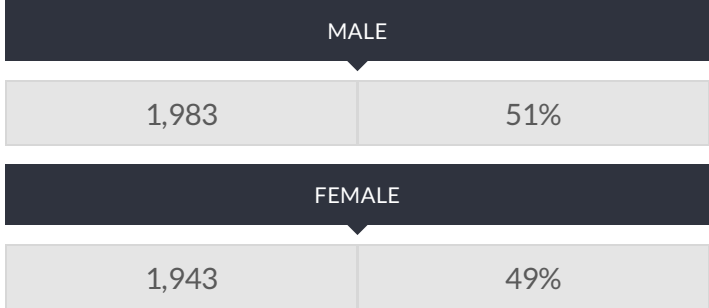

These enrollment data are collected as part of NYSED's Student Information Repository System (SIRS). These counts are as of "BEDS Day" which is typically the first Wednesday in October. Available are enrollment counts for public and charter school students by various demographics for the 2016 - 17 school year. For nonpublic school enrollment data please see the [Non-Public School Enrollment and Staff information](#) on our Information and Reporting Services webpage.

SENECA COUNTY PUBLIC SCHOOL ENROLLMENT (2016 - 17)

K-12 Enrollment: 3,926

ENROLLMENT BY GENDER

ENROLLMENT BY ETHNICITY

OTHER GROUPS

ENROLLMENT BY GRADE

PRE-K (HALF DAY)	PRE-K (FULL DAY)	K (FULL DAY)	1ST GRADE
64 2%	97 2%	312 8%	284 7%
2ND GRADE	3RD GRADE	4TH GRADE	5TH GRADE
294 7%	282 7%	286 7%	305 7%
6TH GRADE	UNGRADED ELEMENTARY	7TH GRADE	8TH GRADE
308 8%	5 0%	283 7%	299 7%
9TH GRADE	10TH GRADE	11TH GRADE	12TH GRADE
325 8%	309 8%	313 8%	307 8%
UNGRADED SECONDARY			
14 0%			