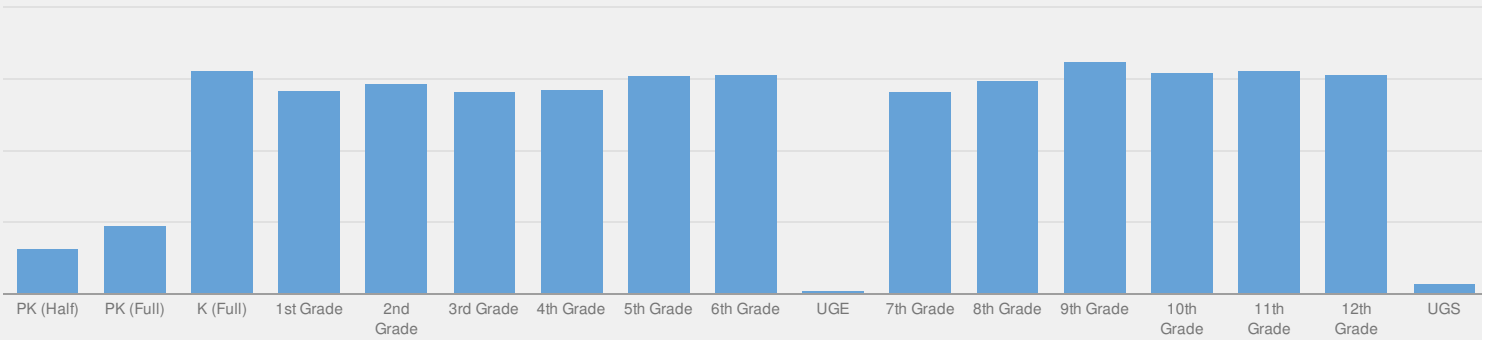

SENECA COUNTY PUBLIC SCHOOL ENROLLMENT (2016 - 17)

K-12 Enrollment: 3,926

ENROLLMENT BY GENDER

ENROLLMENT BY ETHNICITY

OTHER GROUPS

ENROLLMENT BY GRADE

PRE-K (HALF DAY)	PRE-K (FULL DAY)	K (FULL DAY)	1ST GRADE
64 2%	97 2%	312 8%	284 7%
2ND GRADE	3RD GRADE	4TH GRADE	5TH GRADE
294 7%	282 7%	286 7%	305 7%
6TH GRADE	UNGRADED ELEMENTARY	7TH GRADE	8TH GRADE
308 8%	5 0%	283 7%	299 7%
9TH GRADE	10TH GRADE	11TH GRADE	12TH GRADE
325 8%	309 8%	313 8%	307 8%
UNGRADED SECONDARY			
14 0%			