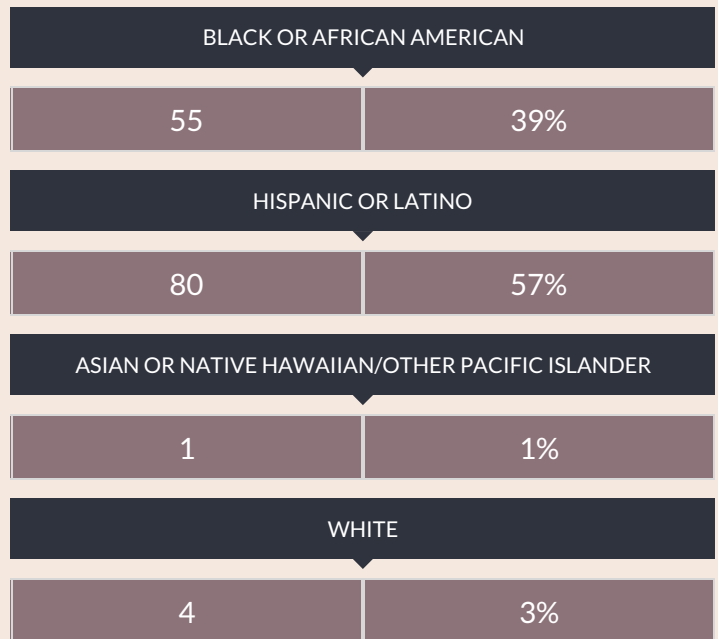

ENROLLMENT BY ETHNICITY