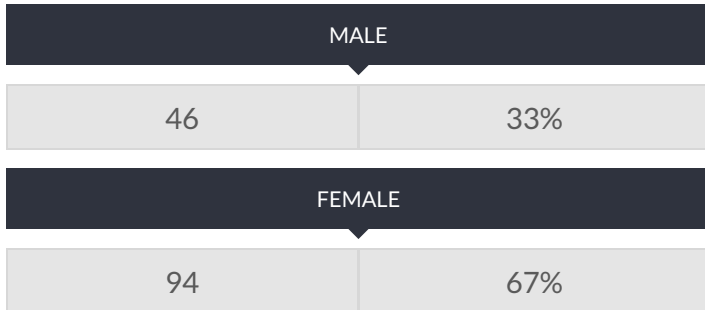

These enrollment data are collected as part of NYSED's Student Information Repository System (SIRS). These counts are as of "BEDS Day" which is typically the first Wednesday in October. Available are enrollment counts for public and charter school students by various demographics for the 2016 - 17 school year. For nonpublic school enrollment data please see the [Non-Public School Enrollment and Staff information](#) on our Information and Reporting Services webpage.

RENAISSANCE SCHOOL OF THE ARTS ENROLLMENT (2016 - 17)

K-12 Enrollment: 140

ENROLLMENT BY GENDER