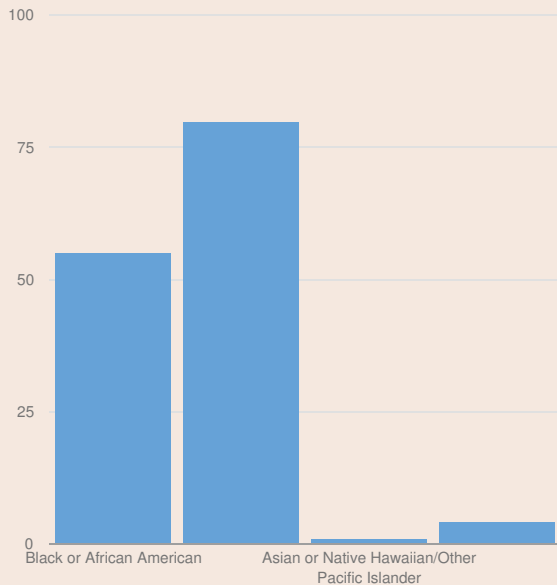

ENROLLMENT BY ETHNICITY