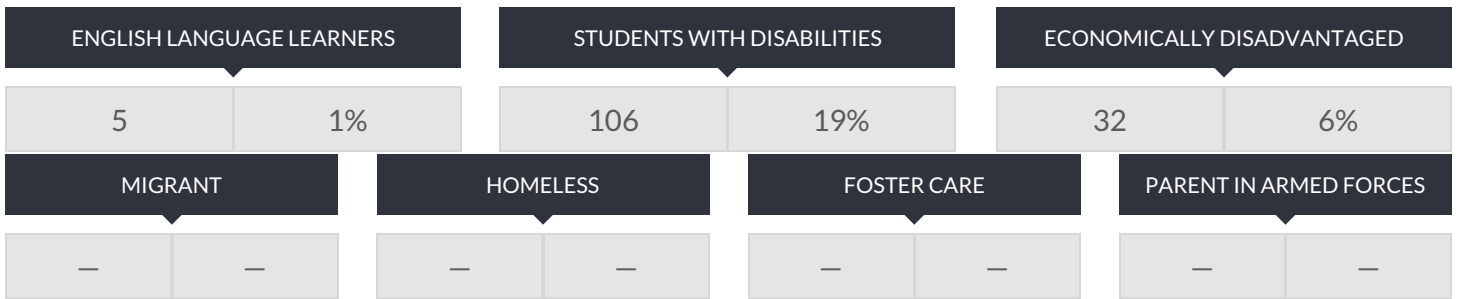

ALBERT G PRODELL MIDDLE SCHOOL ENROLLMENT (2017 - 18)

K-12 Enrollment: 547

ENROLLMENT BY GENDER

ENROLLMENT BY ETHNICITY

OTHER GROUPS

ENROLLMENT BY GRADE

© COPYRIGHT NEW YORK STATE EDUCATION DEPARTMENT, ALL RIGHTS RESERVED.