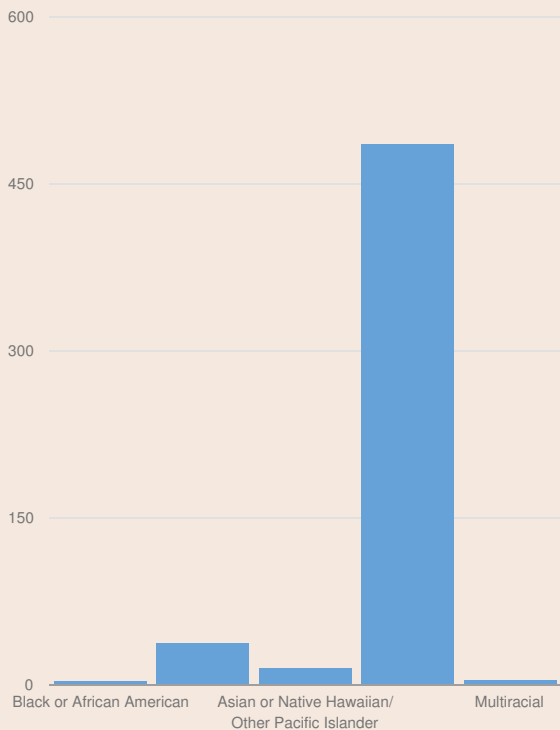

ENROLLMENT BY ETHNICITY