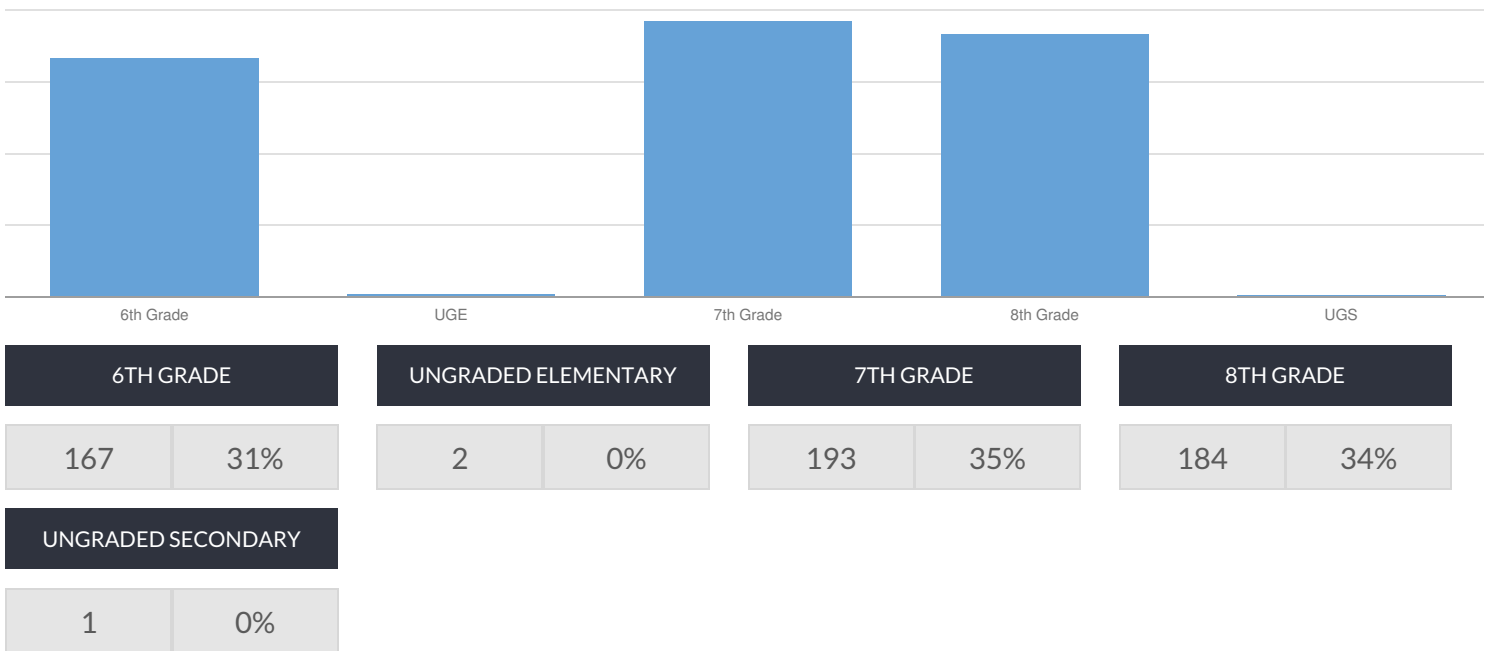

ALBERT G PRODELL MIDDLE SCHOOL ENROLLMENT (2017 - 18)

K-12 Enrollment: 547

ENROLLMENT BY GENDER

ENROLLMENT BY ETHNICITY

OTHER GROUPS

ENROLLMENT BY GRADE

© COPYRIGHT NEW YORK STATE EDUCATION DEPARTMENT, ALL RIGHTS RESERVED.