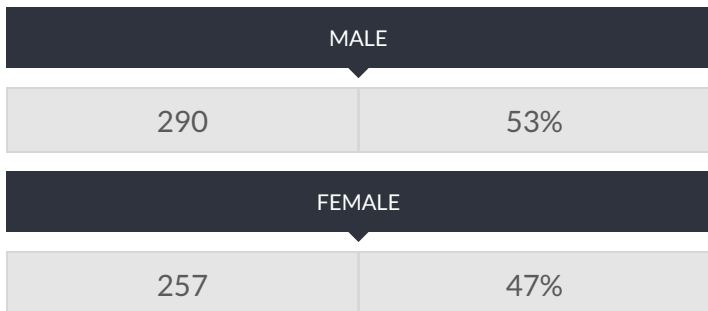

These enrollment data are collected as part of NYSED's Student Information Repository System (SIRS). These counts are as of "BEDS Day" which is typically the first Wednesday in October. Available are enrollment counts for public and charter school students by various demographics for the 2017 - 18 school year. For nonpublic school enrollment data please see the [Non-Public School Enrollment and Staff information](#) on our Information and Reporting Services webpage.

ALBERT G PRODELL MIDDLE SCHOOL ENROLLMENT (2017 - 18)

K-12 Enrollment: 547

ENROLLMENT BY GENDER