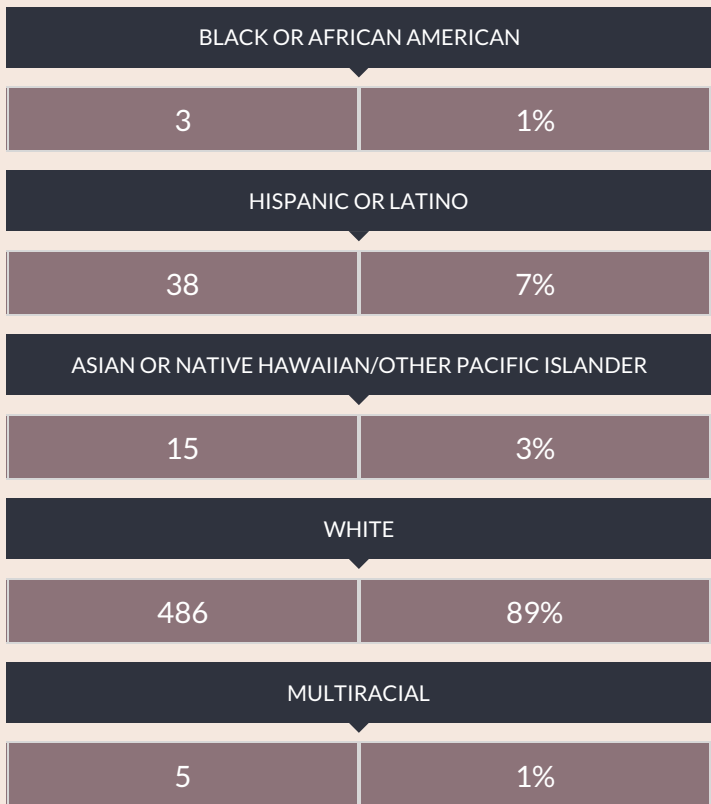

ENROLLMENT BY ETHNICITY