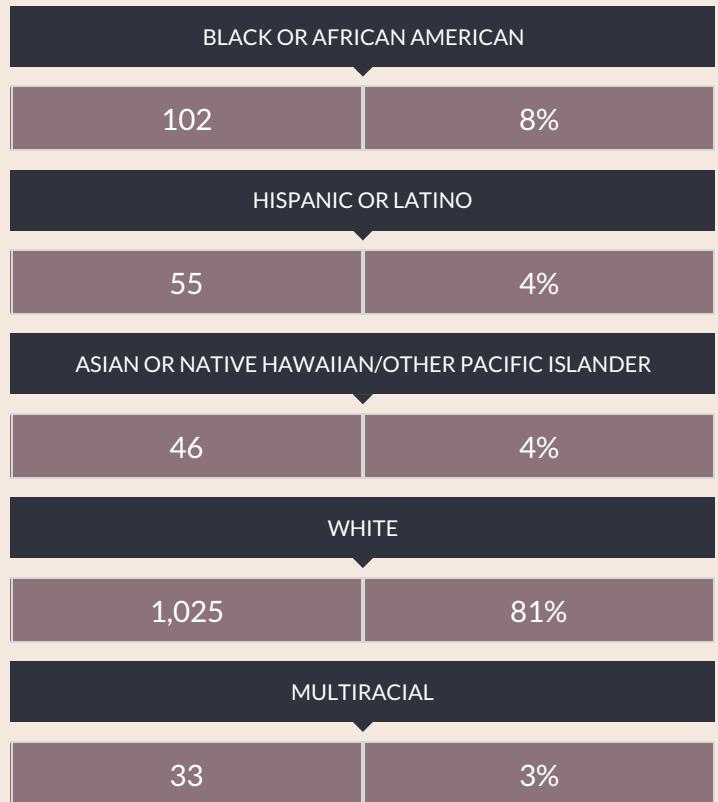

ENROLLMENT BY ETHNICITY