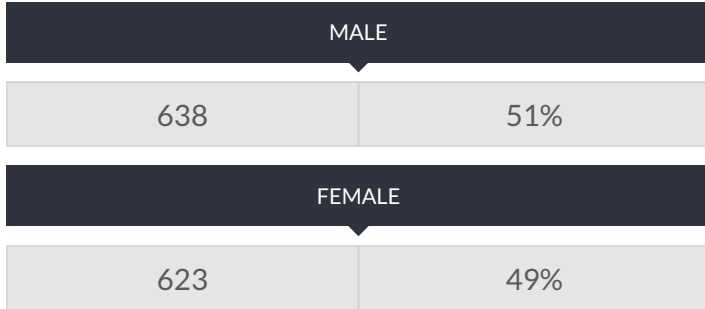

These enrollment data are collected as part of NYSED's Student Information Repository System (SIRS). These counts are as of "BEDS Day" which is typically the first Wednesday in October. Available are enrollment counts for public and charter school students by various demographics for the 2016 - 17 school year. For nonpublic school enrollment data please see the [Non-Public School Enrollment and Staff information](#) on our Information and Reporting Services webpage.

CHURCHVILLE-CHILI SENIOR HIGH SCHOOL ENROLLMENT (2016 - 17)

K-12 Enrollment: 1,261

ENROLLMENT BY GENDER