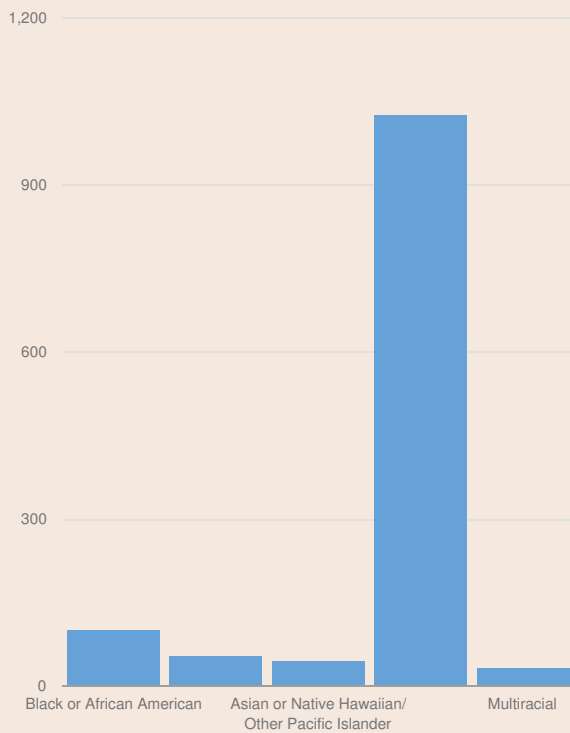

ENROLLMENT BY ETHNICITY