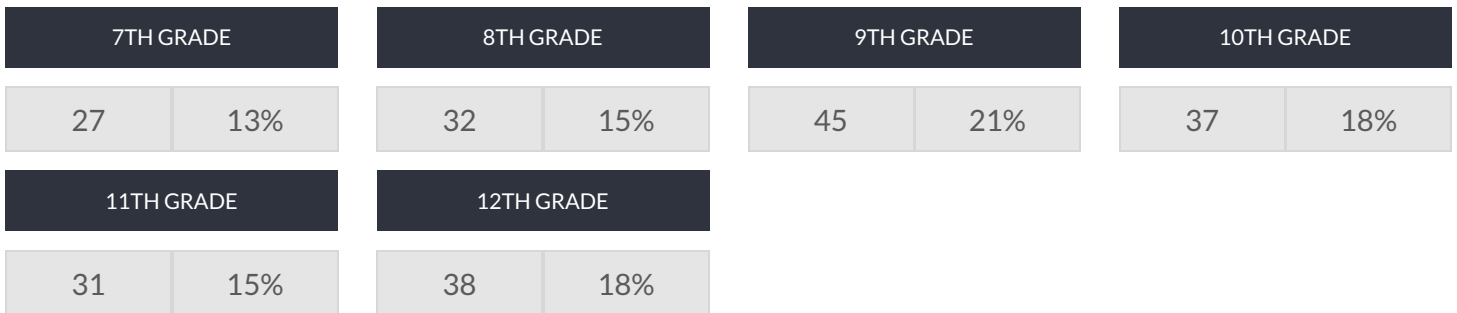

HAMMONDSPORT JUNIOR-SENIOR HIGH SCH ENROLLMENT (2017 - 18)

K-12 Enrollment: 210

ENROLLMENT BY GENDER

ENROLLMENT BY ETHNICITY

OTHER GROUPS

ENROLLMENT BY GRADE

© COPYRIGHT NEW YORK STATE EDUCATION DEPARTMENT, ALL RIGHTS RESERVED.