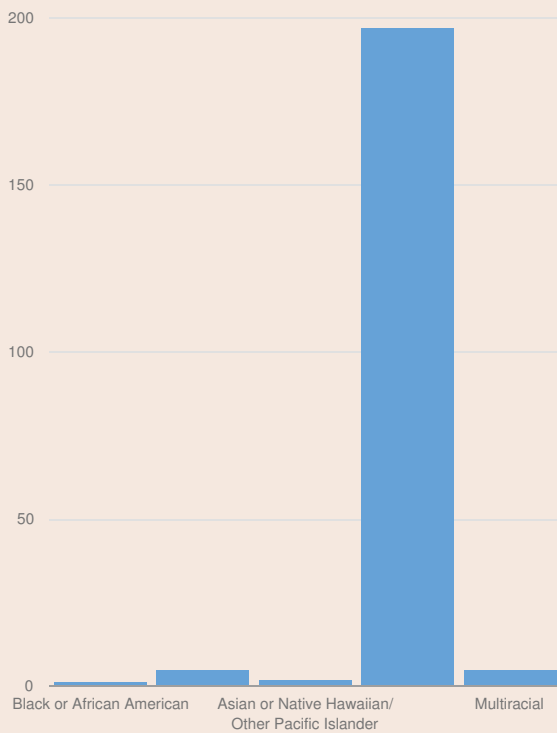

ENROLLMENT BY ETHNICITY