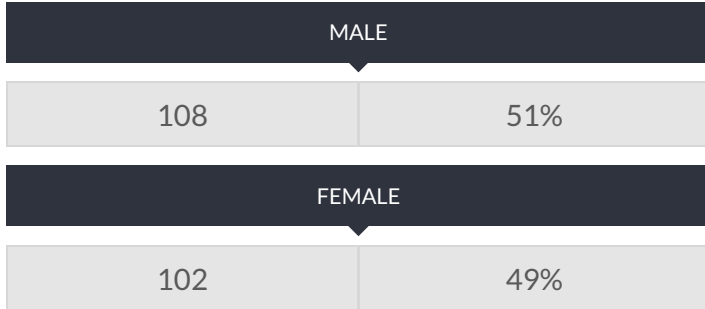

These enrollment data are collected as part of NYSED's Student Information Repository System (SIRS). These counts are as of "BEDS Day" which is typically the first Wednesday in October. Available are enrollment counts for public and charter school students by various demographics for the 2017 - 18 school year. For nonpublic school enrollment data please see the [Non-Public School Enrollment and Staff information](#) on our Information and Reporting Services webpage.

HAMMONDSPORT JUNIOR-SENIOR HIGH SCH ENROLLMENT (2017 - 18)

K-12 Enrollment: 210

ENROLLMENT BY GENDER