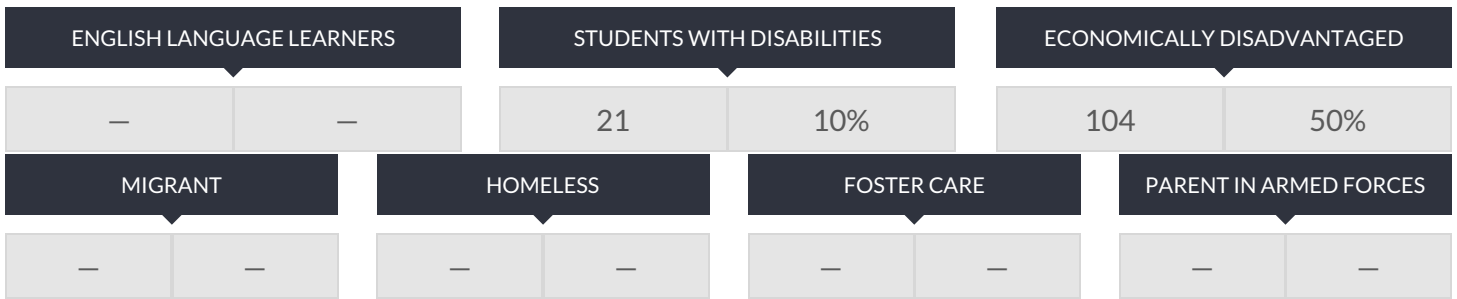

HAMMONDSPORT JUNIOR-SENIOR HIGH SCH ENROLLMENT (2017 - 18)

K-12 Enrollment: 210

ENROLLMENT BY GENDER

ENROLLMENT BY ETHNICITY

OTHER GROUPS

ENROLLMENT BY GRADE

© COPYRIGHT NEW YORK STATE EDUCATION DEPARTMENT, ALL RIGHTS RESERVED.