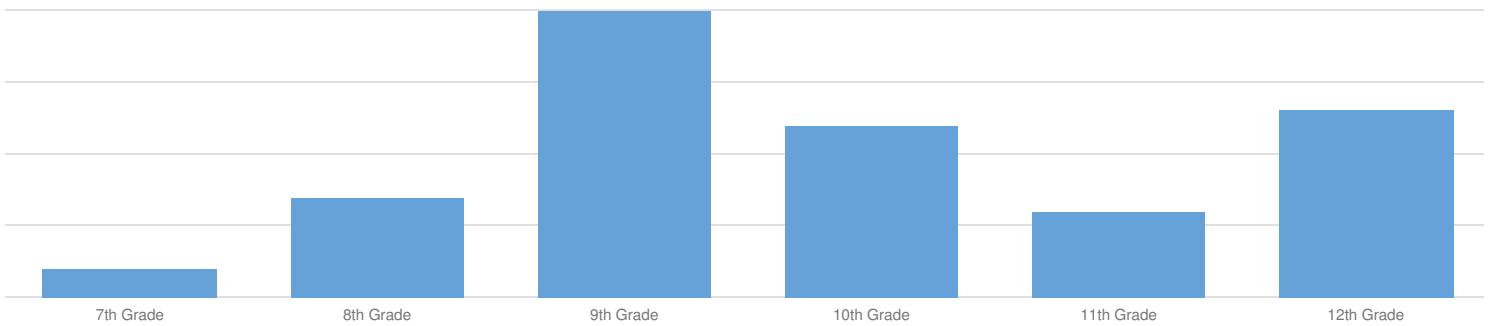

HAMMONDSPORT JUNIOR-SENIOR HIGH SCH ENROLLMENT (2017 - 18)

K-12 Enrollment: 210

ENROLLMENT BY GENDER

ENROLLMENT BY ETHNICITY

OTHER GROUPS

ENROLLMENT BY GRADE

© COPYRIGHT NEW YORK STATE EDUCATION DEPARTMENT, ALL RIGHTS RESERVED.