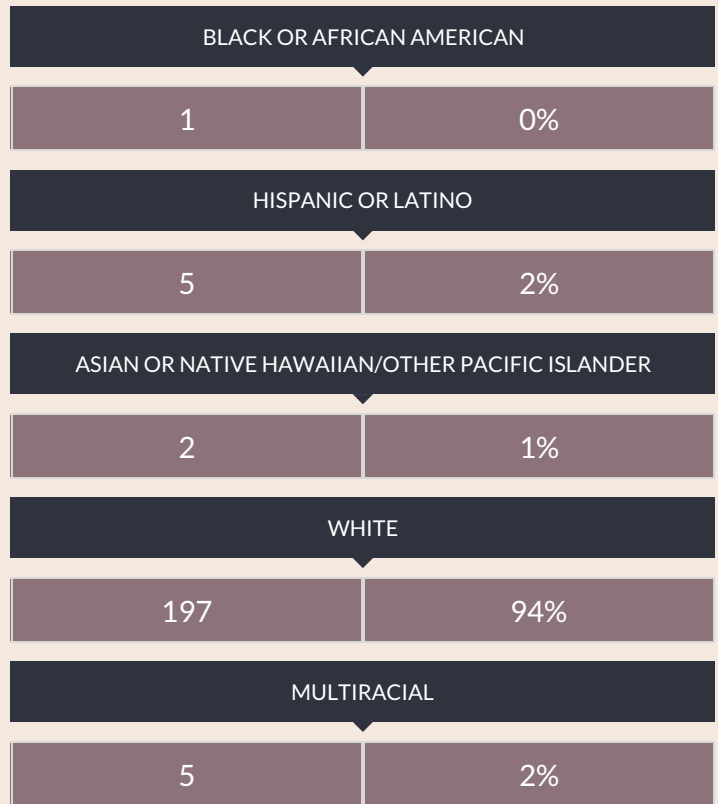

ENROLLMENT BY ETHNICITY