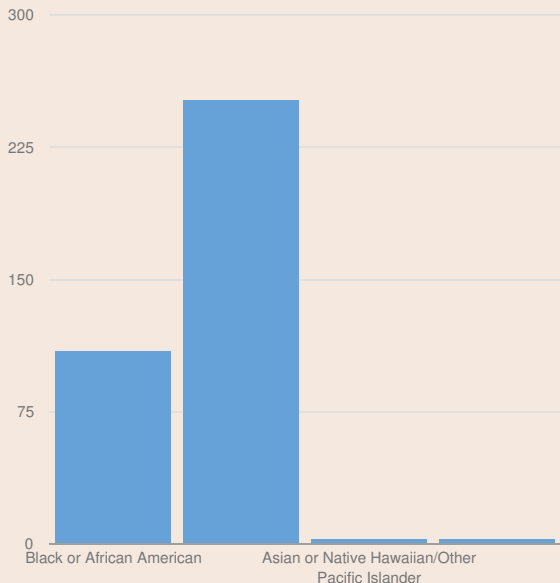

These enrollment data are collected as part of NYSED's Student Information Repository System (SIRS). These counts are as of "BEDS Day" which is typically the first Wednesday in October. Available are enrollment counts for public and charter school students by various demographics for the 2014 - 15 school year. For nonpublic school enrollment data please see the [Non-Public School Enrollment and Staff information](#) on our Information and Reporting Services webpage.

JHS 162 LOLA RODRIGUEZ DE TIO ENROLLMENT (2014 - 15)

K-12 Enrollment: 368

ENROLLMENT BY GENDER

ENROLLMENT BY ETHNICITY

OTHER GROUPS

ENROLLMENT BY GRADE

© COPYRIGHT NEW YORK STATE EDUCATION DEPARTMENT, ALL RIGHTS RESERVED.