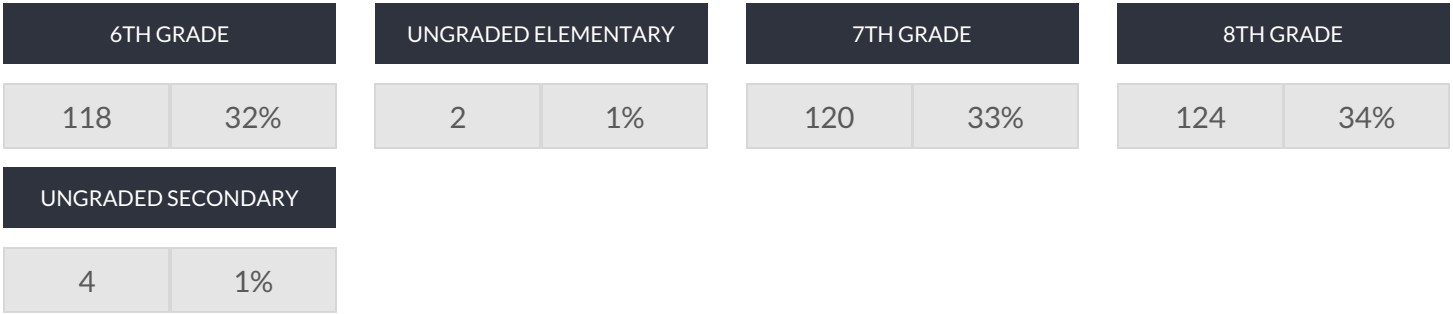

JHS 162 LOLA RODRIGUEZ DE TIO ENROLLMENT (2014 - 15)

K-12 Enrollment: 368

ENROLLMENT BY GENDER

ENROLLMENT BY ETHNICITY

OTHER GROUPS

ENROLLMENT BY GRADE

© COPYRIGHT NEW YORK STATE EDUCATION DEPARTMENT, ALL RIGHTS RESERVED.