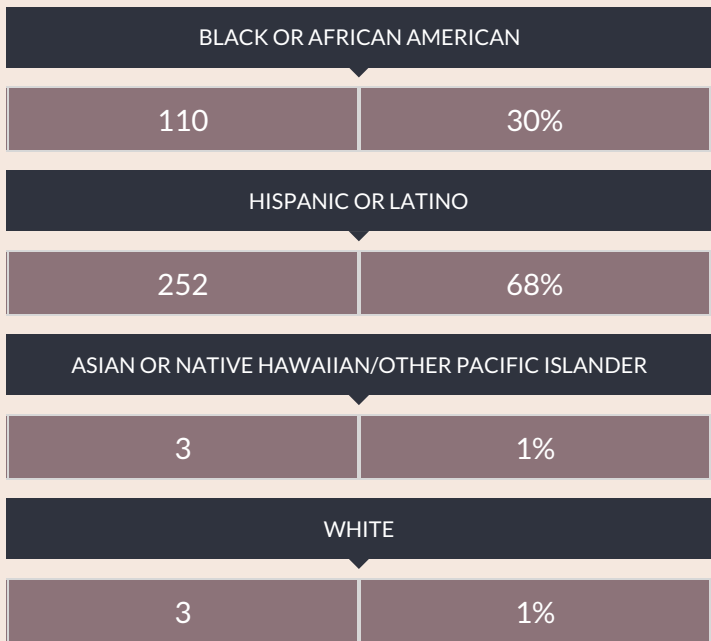

These enrollment data are collected as part of NYSED's Student Information Repository System (SIRS). These counts are as of "BEDS Day" which is typically the first Wednesday in October. Available are enrollment counts for public and charter school students by various demographics for the 2014 - 15 school year. For nonpublic school enrollment data please see the [Non-Public School Enrollment and Staff information](#) on our Information and Reporting Services webpage.

JHS 162 LOLA RODRIGUEZ DE TIO ENROLLMENT (2014 - 15)

K-12 Enrollment: 368

ENROLLMENT BY GENDER

ENROLLMENT BY ETHNICITY

OTHER GROUPS

ENROLLMENT BY GRADE

© COPYRIGHT NEW YORK STATE EDUCATION DEPARTMENT, ALL RIGHTS RESERVED.