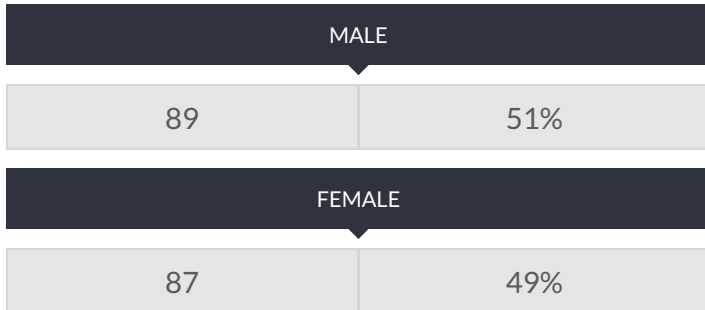

These enrollment data are collected as part of NYSED's Student Information Repository System (SIRS). These counts are as of "BEDS Day" which is typically the first Wednesday in October. Available are enrollment counts for public and charter school students by various demographics for the 2016 - 17 school year. For nonpublic school enrollment data please see the [Non-Public School Enrollment and Staff information](#) on our Information and Reporting Services webpage.

BEAVER RIVER MIDDLE SCHOOL ENROLLMENT (2016 - 17)

K-12 Enrollment: 176

ENROLLMENT BY GENDER