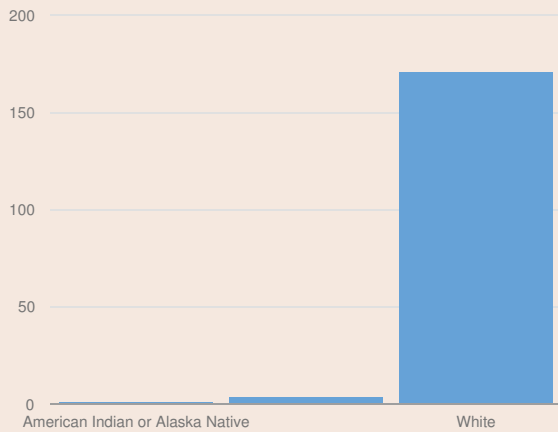

ENROLLMENT BY ETHNICITY