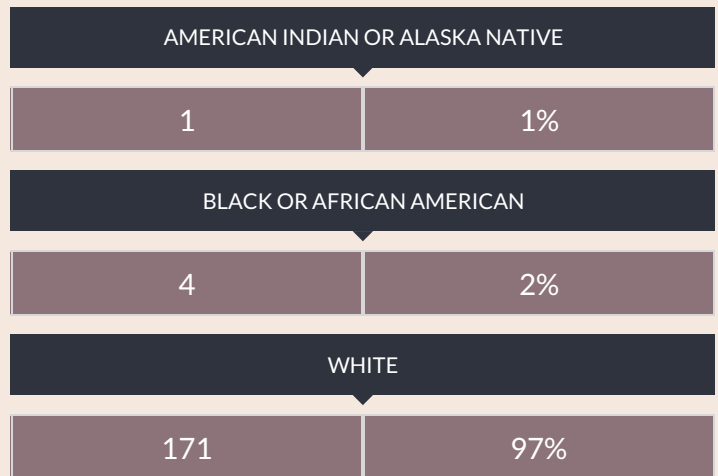

ENROLLMENT BY ETHNICITY