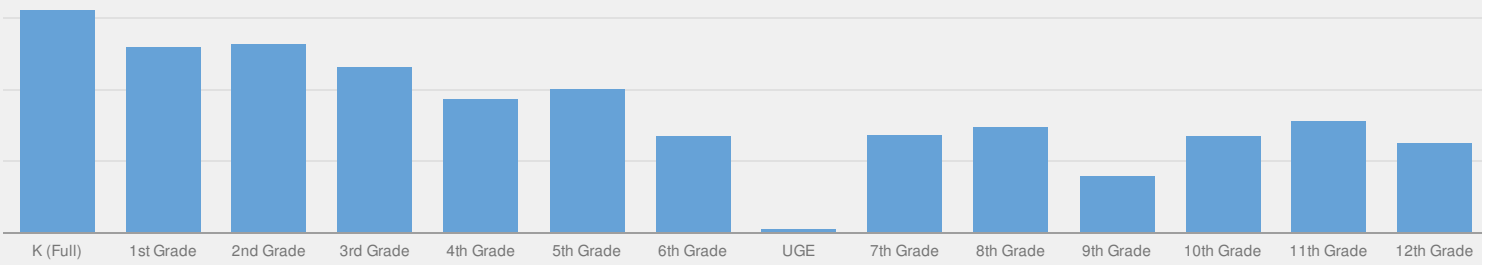

HARLEM VILLAGE ACADEMY EAST CHARTER ENROLLMENT (2016 - 17)

K-12 Enrollment: 955

ENROLLMENT BY GENDER

ENROLLMENT BY ETHNICITY

OTHER GROUPS

ENROLLMENT BY GRADE

K (FULL DAY)	1ST GRADE	2ND GRADE	3RD GRADE
125 13%	104 11%	106 11%	93 10%
4TH GRADE	5TH GRADE	6TH GRADE	UNGRADED ELEMENTARY
75 8%	81 8%	54 6%	3 0%
7TH GRADE	8TH GRADE	9TH GRADE	10TH GRADE
55 6%	59 6%	32 3%	54 6%
11TH GRADE	12TH GRADE		
63 7%	51 5%		