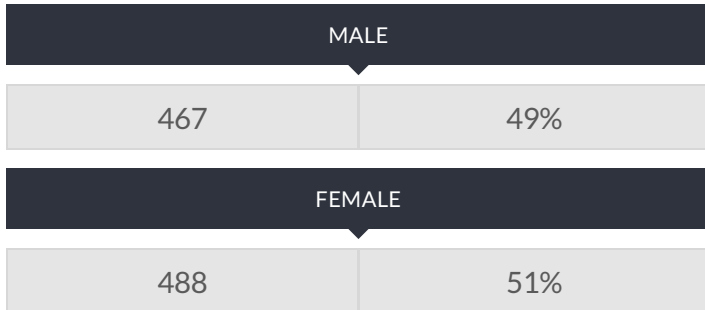

These enrollment data are collected as part of NYSED's Student Information Repository System (SIRS). These counts are as of "BEDS Day" which is typically the first Wednesday in October. Available are enrollment counts for public and charter school students by various demographics for the 2016 - 17 school year. For nonpublic school enrollment data please see the [Non-Public School Enrollment and Staff information](#) on our Information and Reporting Services webpage.

HARLEM VILLAGE ACADEMY EAST CHARTER ENROLLMENT (2016 - 17)

K-12 Enrollment: 955

ENROLLMENT BY GENDER

ENROLLMENT BY ETHNICITY

OTHER GROUPS

ENROLLMENT BY GRADE

K (FULL DAY)	1ST GRADE	2ND GRADE	3RD GRADE
125 13%	104 11%	106 11%	93 10%
4TH GRADE	5TH GRADE	6TH GRADE	UNGRADED ELEMENTARY
75 8%	81 8%	54 6%	3 0%
7TH GRADE	8TH GRADE	9TH GRADE	10TH GRADE
55 6%	59 6%	32 3%	54 6%
11TH GRADE	12TH GRADE		
63 7%	51 5%		