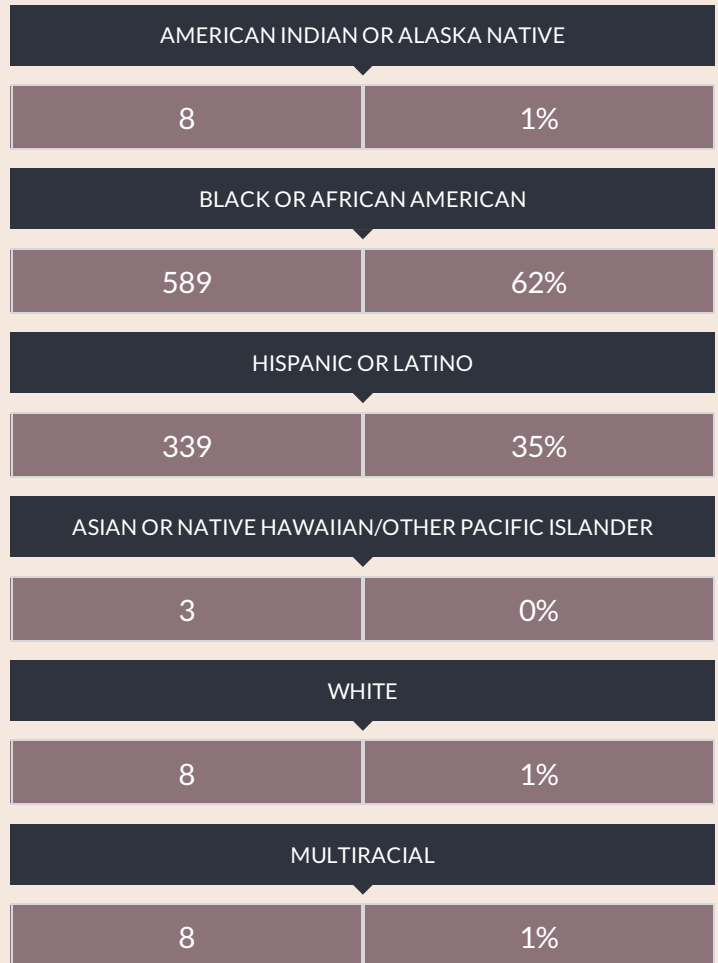

These enrollment data are collected as part of NYSED's Student Information Repository System (SIRS). These counts are as of "BEDS Day" which is typically the first Wednesday in October. Available are enrollment counts for public and charter school students by various demographics for the 2016 - 17 school year. For nonpublic school enrollment data please see the [Non-Public School Enrollment and Staff information](#) on our Information and Reporting Services webpage.

HARLEM VILLAGE ACADEMY EAST CHARTER ENROLLMENT (2016 - 17)

K-12 Enrollment: 955

ENROLLMENT BY GENDER

ENROLLMENT BY ETHNICITY

OTHER GROUPS

ENROLLMENT BY GRADE

K (FULL DAY)	1ST GRADE	2ND GRADE	3RD GRADE
125 13%	104 11%	106 11%	93 10%
4TH GRADE	5TH GRADE	6TH GRADE	UNGRADED ELEMENTARY
75 8%	81 8%	54 6%	3 0%
7TH GRADE	8TH GRADE	9TH GRADE	10TH GRADE
55 6%	59 6%	32 3%	54 6%
11TH GRADE	12TH GRADE		
63 7%	51 5%		