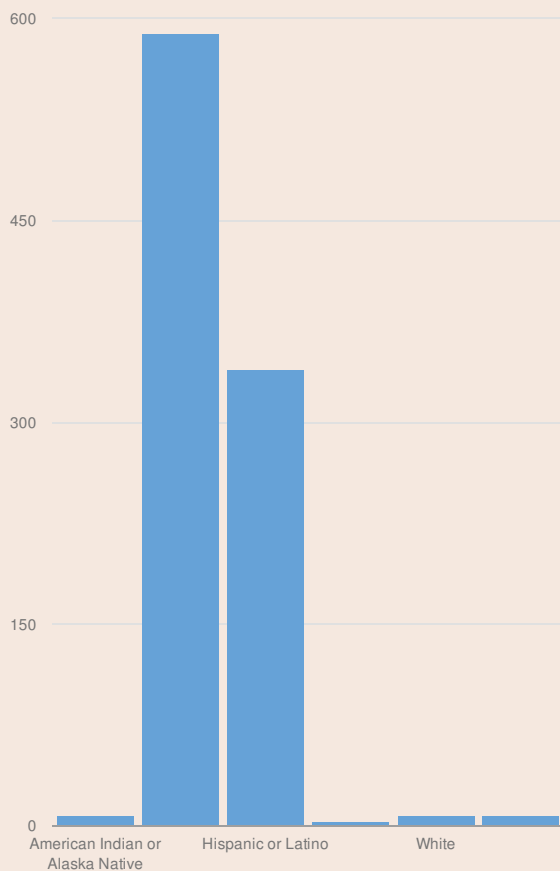

These enrollment data are collected as part of NYSED's Student Information Repository System (SIRS). These counts are as of "BEDS Day" which is typically the first Wednesday in October. Available are enrollment counts for public and charter school students by various demographics for the 2016 - 17 school year. For nonpublic school enrollment data please see the [Non-Public School Enrollment and Staff information](#) on our Information and Reporting Services webpage.

HARLEM VILLAGE ACADEMY EAST CHARTER ENROLLMENT (2016 - 17)

K-12 Enrollment: 955

ENROLLMENT BY GENDER

ENROLLMENT BY ETHNICITY

OTHER GROUPS

ENROLLMENT BY GRADE

K (FULL DAY)	1ST GRADE	2ND GRADE	3RD GRADE
125 13%	104 11%	106 11%	93 10%
4TH GRADE	5TH GRADE	6TH GRADE	UNGRADED ELEMENTARY
75 8%	81 8%	54 6%	3 0%
7TH GRADE	8TH GRADE	9TH GRADE	10TH GRADE
55 6%	59 6%	32 3%	54 6%
11TH GRADE	12TH GRADE		
63 7%	51 5%		