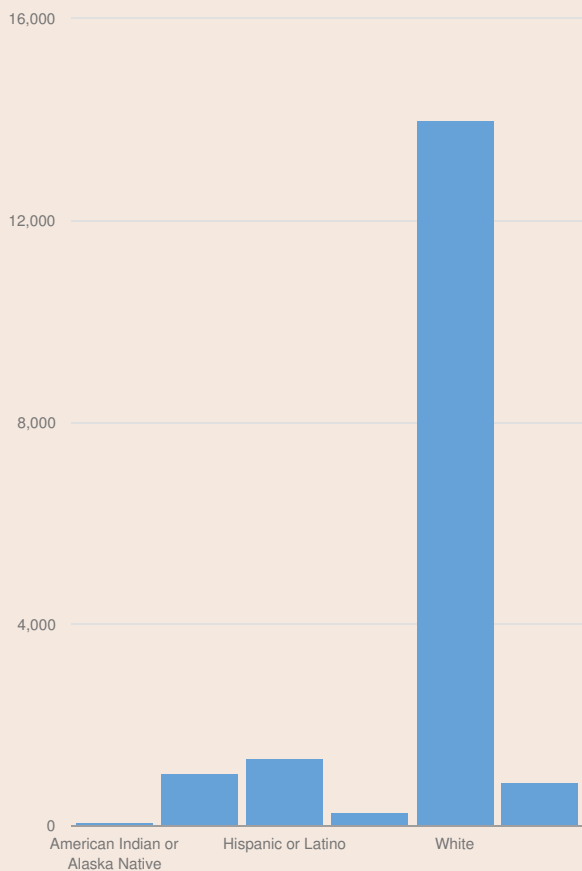

These enrollment data are collected as part of NYSED's Student Information Repository System (SIRS). These counts are as of "BEDS Day" which is typically the first Wednesday in October. Available are enrollment counts for public and charter school students by various demographics for the 2015 - 16 school year. For nonpublic school enrollment data please see the [Non-Public School Enrollment and Staff information](#) on our Information and Reporting Services webpage.

JEFFERSON COUNTY PUBLIC SCHOOL ENROLLMENT (2015 - 16)

K-12 Enrollment: 17,597

ENROLLMENT BY GENDER

ENROLLMENT BY ETHNICITY

OTHER GROUPS

ENGLISH LANGUAGE LEARNERS	
206	1%

STUDENTS WITH DISABILITIES	
2,812	16%