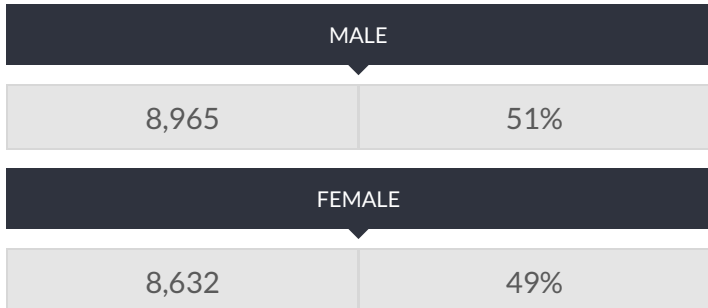

These enrollment data are collected as part of NYSED's Student Information Repository System (SIRS). These counts are as of "BEDS Day" which is typically the first Wednesday in October. Available are enrollment counts for public and charter school students by various demographics for the 2015 - 16 school year. For nonpublic school enrollment data please see the [Non-Public School Enrollment and Staff information](#) on our Information and Reporting Services webpage.

JEFFERSON COUNTY PUBLIC SCHOOL ENROLLMENT (2015 - 16)

K-12 Enrollment: 17,597

ENROLLMENT BY GENDER