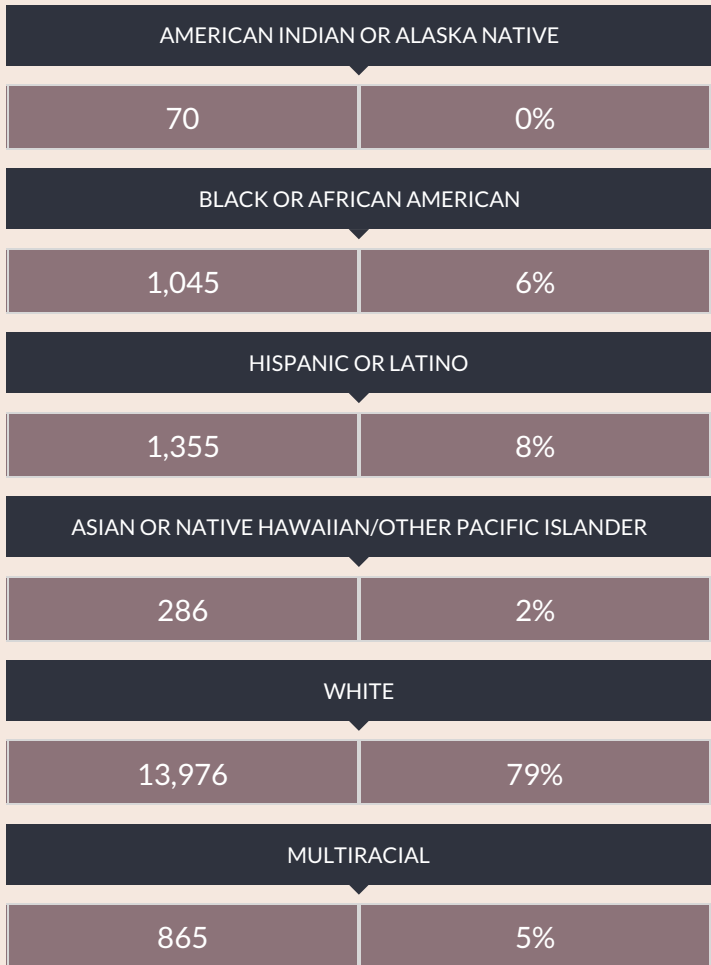

These enrollment data are collected as part of NYSED's Student Information Repository System (SIRS). These counts are as of "BEDS Day" which is typically the first Wednesday in October. Available are enrollment counts for public and charter school students by various demographics for the 2015 - 16 school year. For nonpublic school enrollment data please see the [Non-Public School Enrollment and Staff information](#) on our Information and Reporting Services webpage.

JEFFERSON COUNTY PUBLIC SCHOOL ENROLLMENT (2015 - 16)

K-12 Enrollment: 17,597

ENROLLMENT BY GENDER

ENROLLMENT BY ETHNICITY

OTHER GROUPS

ENGLISH LANGUAGE LEARNERS	
206	1%

STUDENTS WITH DISABILITIES	
2,812	16%