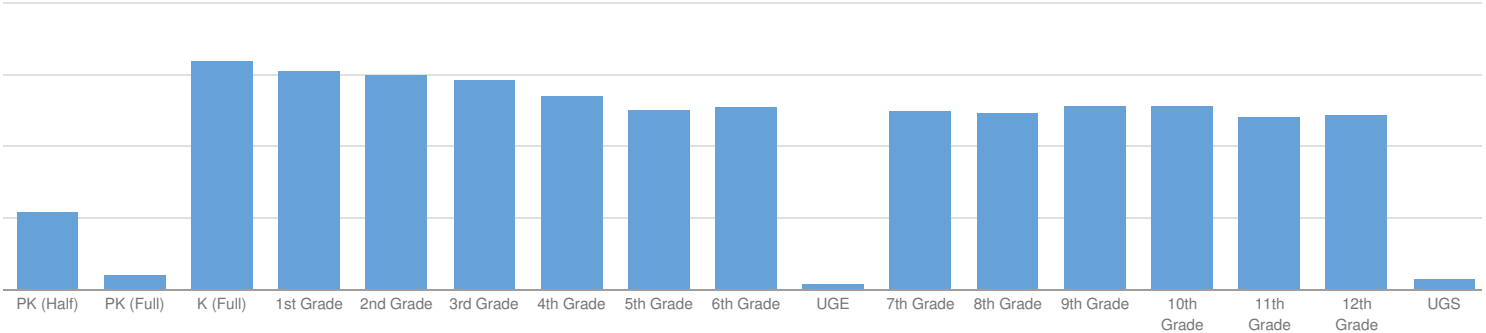

JEFFERSON COUNTY PUBLIC SCHOOL ENROLLMENT (2015 - 16)

K-12 Enrollment: 17,597

ENROLLMENT BY GENDER

ENROLLMENT BY ETHNICITY

OTHER GROUPS

ENGLISH LANGUAGE LEARNERS	
206	1%

STUDENTS WITH DISABILITIES	
2,812	16%

ECONOMICALLY DISADVANTAGED	
9,308	53%

ENROLLMENT BY GRADE

PRE-K (HALF DAY)

549	3%
-----	----

PRE-K (FULL DAY)

105	1%
-----	----

K (FULL DAY)

1,600	9%
-------	----