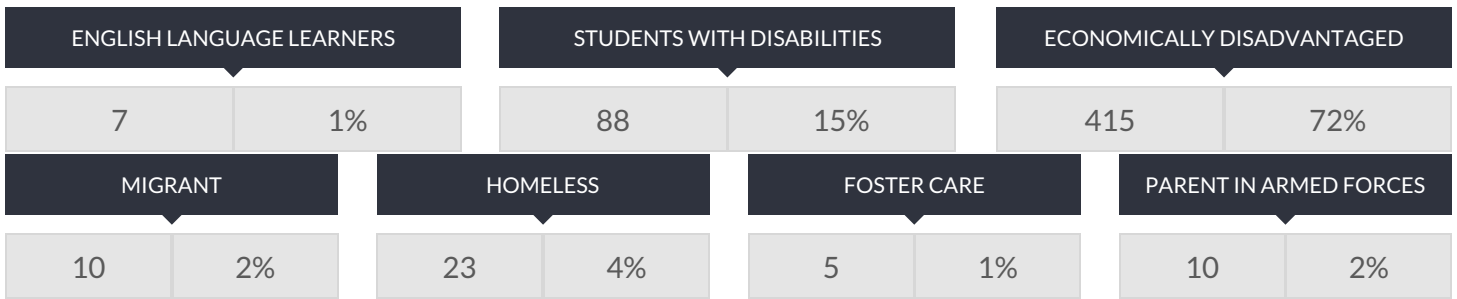

GOUVERNEUR ELEMENTARY SCHOOL ENROLLMENT (2017 - 18)

K-12 Enrollment: 579

ENROLLMENT BY GENDER

ENROLLMENT BY ETHNICITY

OTHER GROUPS

ENROLLMENT BY GRADE

© COPYRIGHT NEW YORK STATE EDUCATION DEPARTMENT, ALL RIGHTS RESERVED.