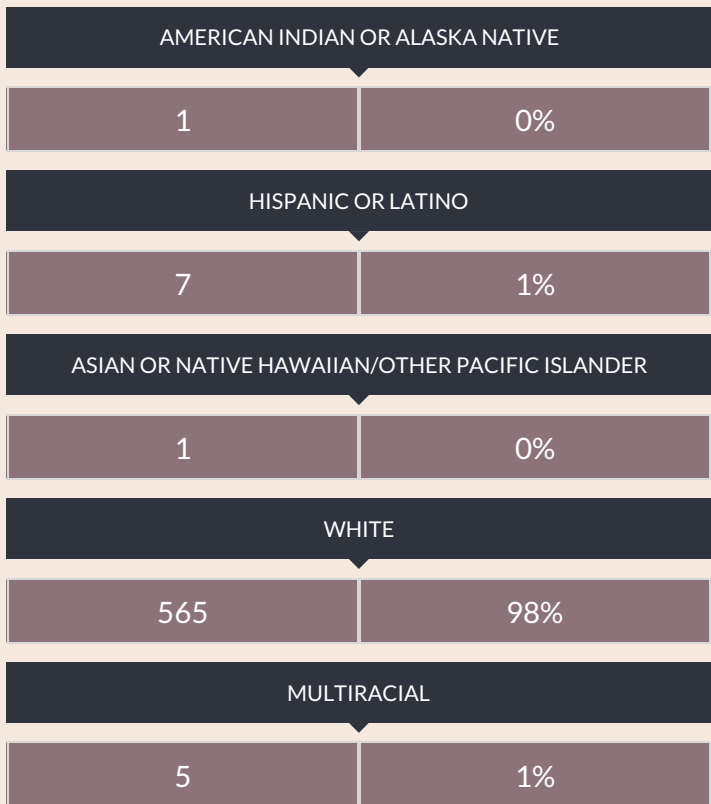

ENROLLMENT BY ETHNICITY