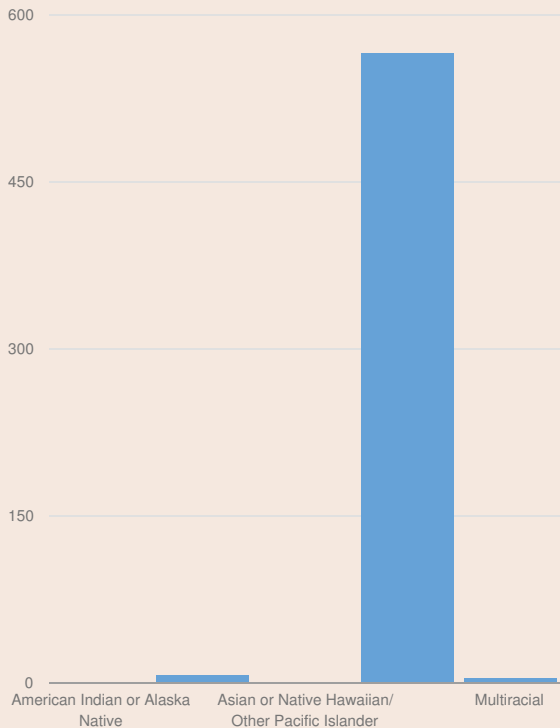

ENROLLMENT BY ETHNICITY