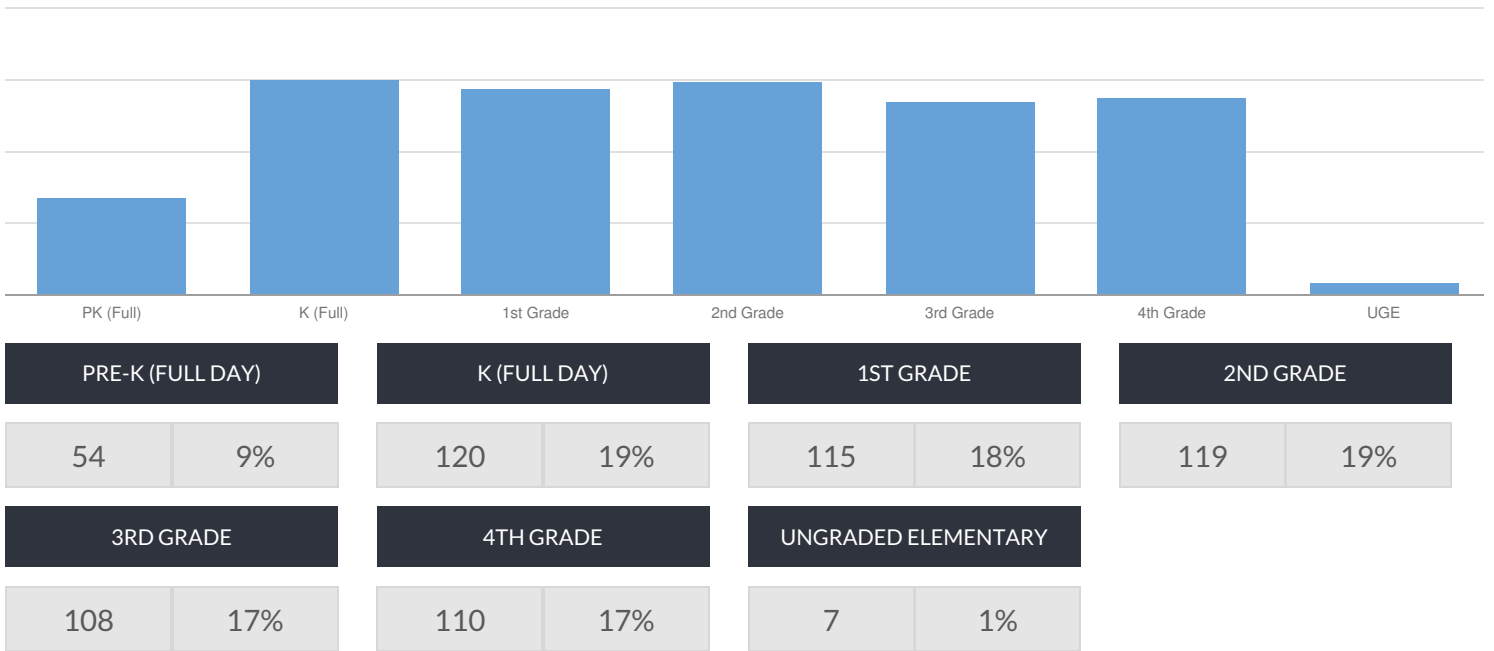

GOUVERNEUR ELEMENTARY SCHOOL ENROLLMENT (2017 - 18)

K-12 Enrollment: 579

ENROLLMENT BY GENDER

ENROLLMENT BY ETHNICITY

OTHER GROUPS

ENROLLMENT BY GRADE

© COPYRIGHT NEW YORK STATE EDUCATION DEPARTMENT, ALL RIGHTS RESERVED.