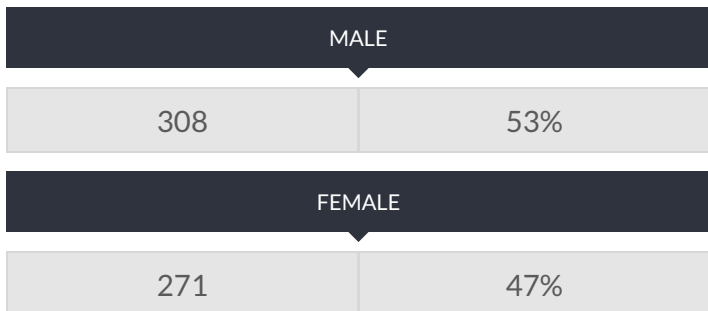

These enrollment data are collected as part of NYSED's Student Information Repository System (SIRS). These counts are as of "BEDS Day" which is typically the first Wednesday in October. Available are enrollment counts for public and charter school students by various demographics for the 2017 - 18 school year. For nonpublic school enrollment data please see the [Non-Public School Enrollment and Staff information](#) on our Information and Reporting Services webpage.

GOUVERNEUR ELEMENTARY SCHOOL ENROLLMENT (2017 - 18)

K-12 Enrollment: 579

ENROLLMENT BY GENDER