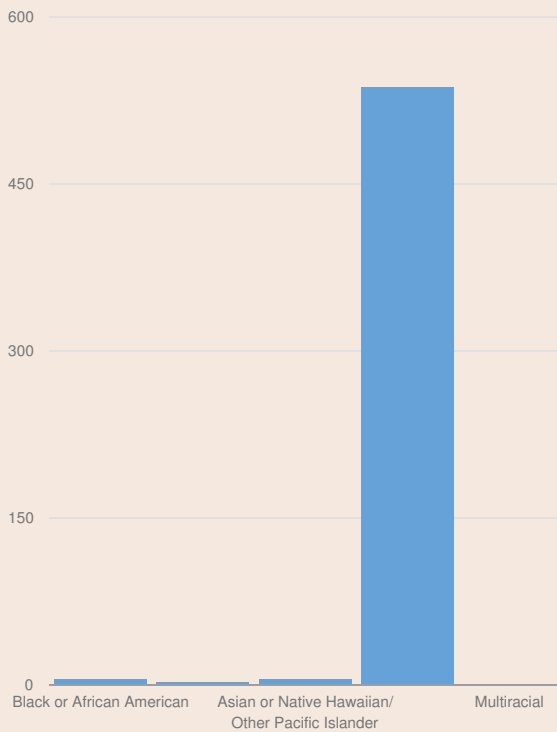

ENROLLMENT BY ETHNICITY