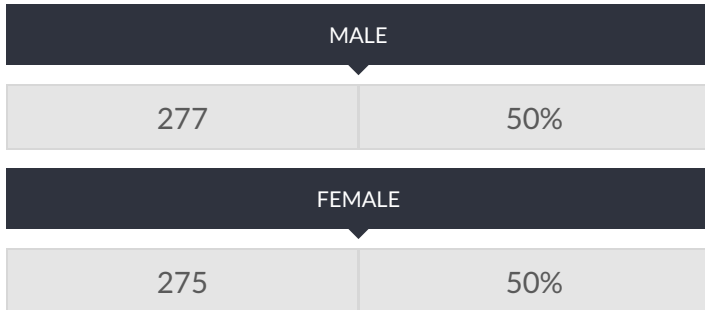

These enrollment data are collected as part of NYSED's Student Information Repository System (SIRS). These counts are as of "BEDS Day" which is typically the first Wednesday in October. Available are enrollment counts for public and charter school students by various demographics for the 2017 - 18 school year. For nonpublic school enrollment data please see the [Non-Public School Enrollment and Staff information](#) on our Information and Reporting Services webpage.

ALDEN SENIOR HIGH SCHOOL ENROLLMENT (2017 - 18)

K-12 Enrollment: 552

ENROLLMENT BY GENDER