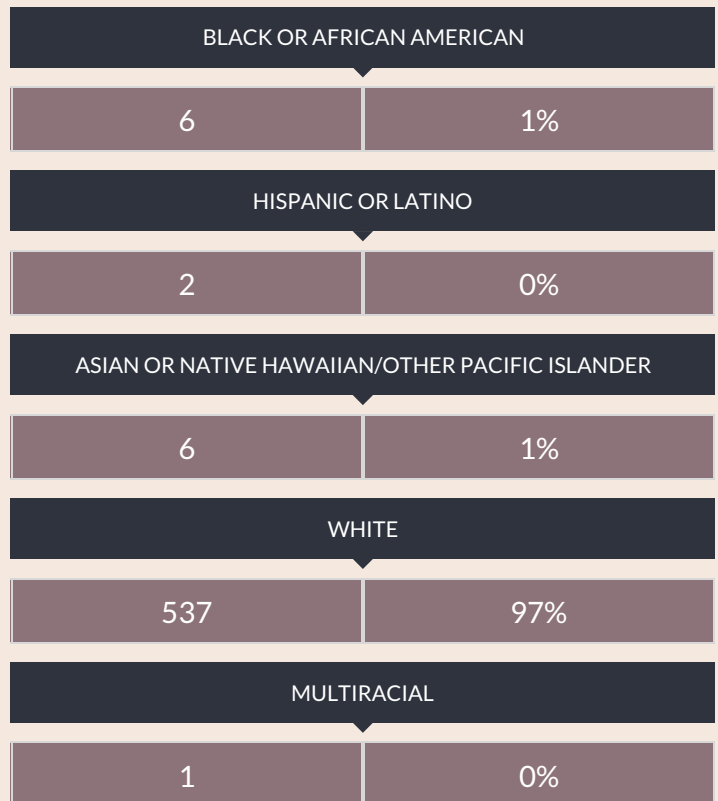

These enrollment data are collected as part of NYSED's Student Information Repository System (SIRS). These counts are as of "BEDS Day" which is typically the first Wednesday in October. Available are enrollment counts for public and charter school students by various demographics for the 2017 - 18 school year. For nonpublic school enrollment data please see the [Non-Public School Enrollment and Staff information](#) on our Information and Reporting Services webpage.

### ENROLLMENT BY ETHNICITY