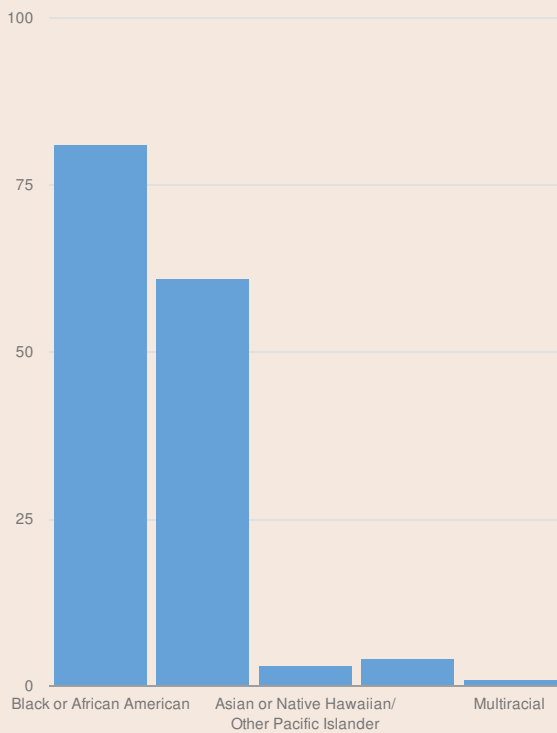

These enrollment data are collected as part of NYSED's Student Information Repository System (SIRS). These counts are as of "BEDS Day" which is typically the first Wednesday in October. Available are enrollment counts for public and charter school students by various demographics for the 2016 - 17 school year. For nonpublic school enrollment data please see the [Non-Public School Enrollment and Staff information](#) on our Information and Reporting Services webpage.

HOLCOMBE L RUCKER SCHOOL OF COMMUNIT ENROLLMENT (2016 - 17)

K-12 Enrollment: 150

ENROLLMENT BY GENDER

ENROLLMENT BY ETHNICITY

OTHER GROUPS

ENROLLMENT BY GRADE

© COPYRIGHT NEW YORK STATE EDUCATION DEPARTMENT, ALL RIGHTS RESERVED.