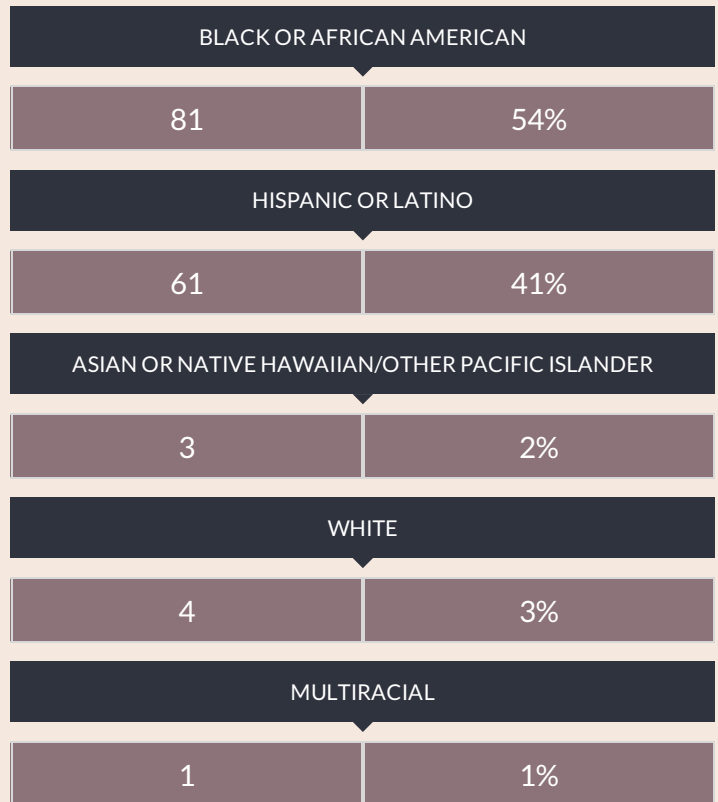

ENROLLMENT BY ETHNICITY