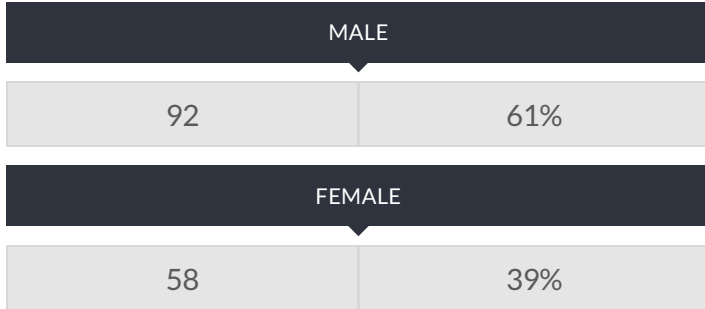

These enrollment data are collected as part of NYSED's Student Information Repository System (SIRS). These counts are as of "BEDS Day" which is typically the first Wednesday in October. Available are enrollment counts for public and charter school students by various demographics for the 2016 - 17 school year. For nonpublic school enrollment data please see the [Non-Public School Enrollment and Staff information](#) on our Information and Reporting Services webpage.

HOLCOMBE L RUCKER SCHOOL OF COMMUNIT ENROLLMENT (2016 - 17)

K-12 Enrollment: 150

ENROLLMENT BY GENDER

ENROLLMENT BY ETHNICITY

OTHER GROUPS

ENROLLMENT BY GRADE

© COPYRIGHT NEW YORK STATE EDUCATION DEPARTMENT, ALL RIGHTS RESERVED.