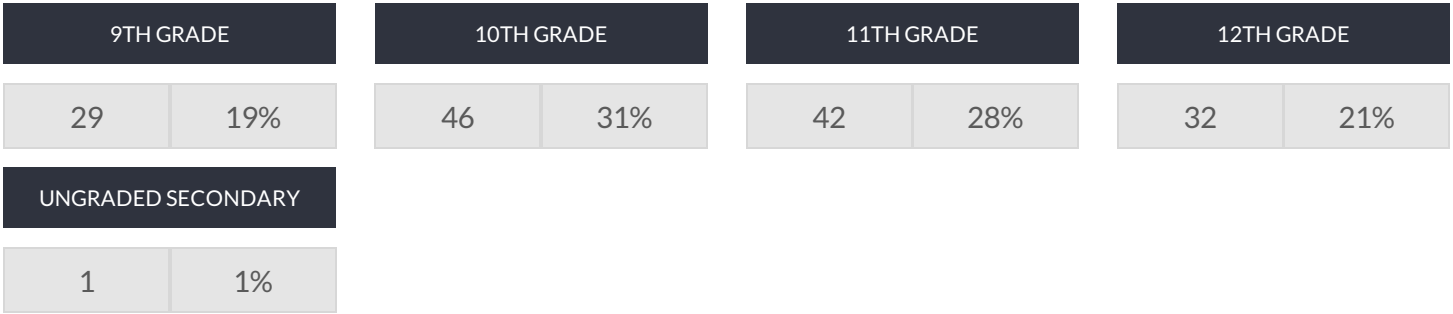

HOLCOMBE L RUCKER SCHOOL OF COMMUNIT ENROLLMENT (2016 - 17)

K-12 Enrollment: 150

ENROLLMENT BY GENDER

ENROLLMENT BY ETHNICITY

OTHER GROUPS

ENROLLMENT BY GRADE

© COPYRIGHT NEW YORK STATE EDUCATION DEPARTMENT, ALL RIGHTS RESERVED.