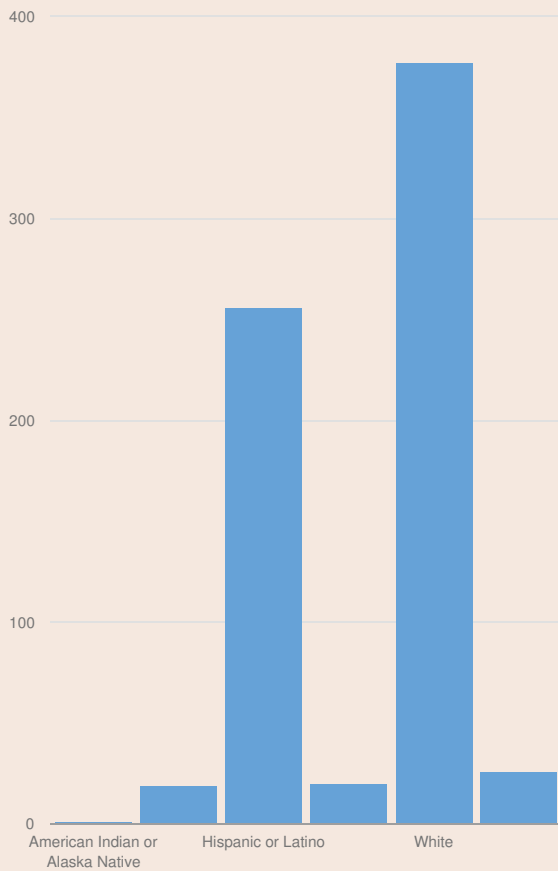

ENROLLMENT BY ETHNICITY