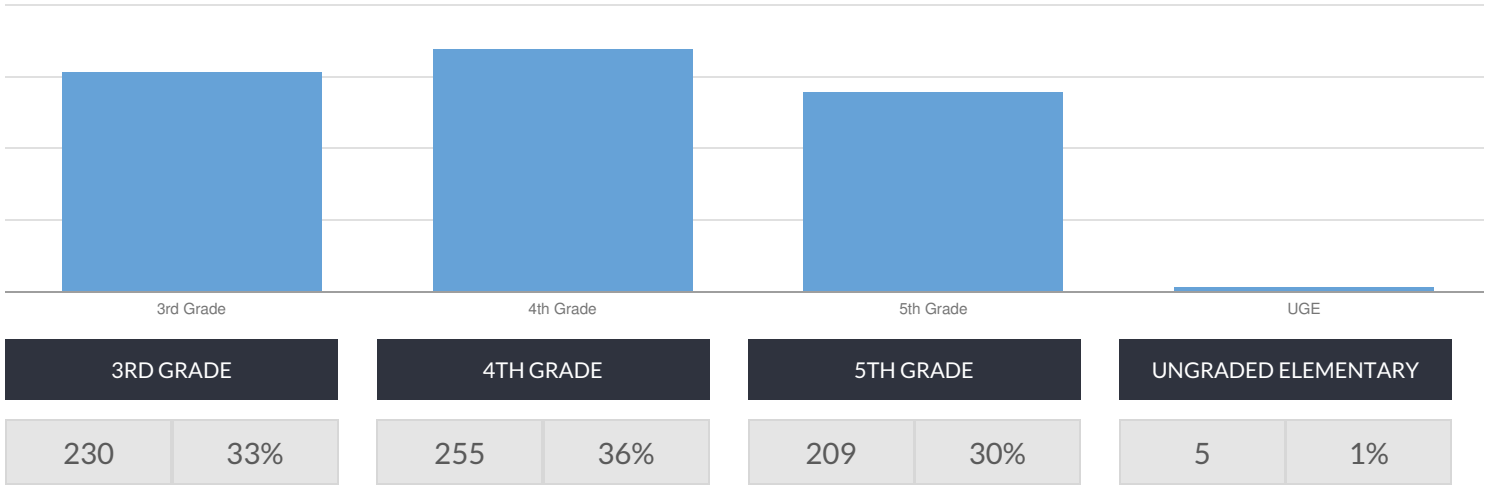

C V STARR INTERMEDIATE SCHOOL ENROLLMENT (2016 - 17)

K-12 Enrollment: 699

ENROLLMENT BY GENDER

ENROLLMENT BY ETHNICITY

OTHER GROUPS

ENROLLMENT BY GRADE

© COPYRIGHT NEW YORK STATE EDUCATION DEPARTMENT, ALL RIGHTS RESERVED.