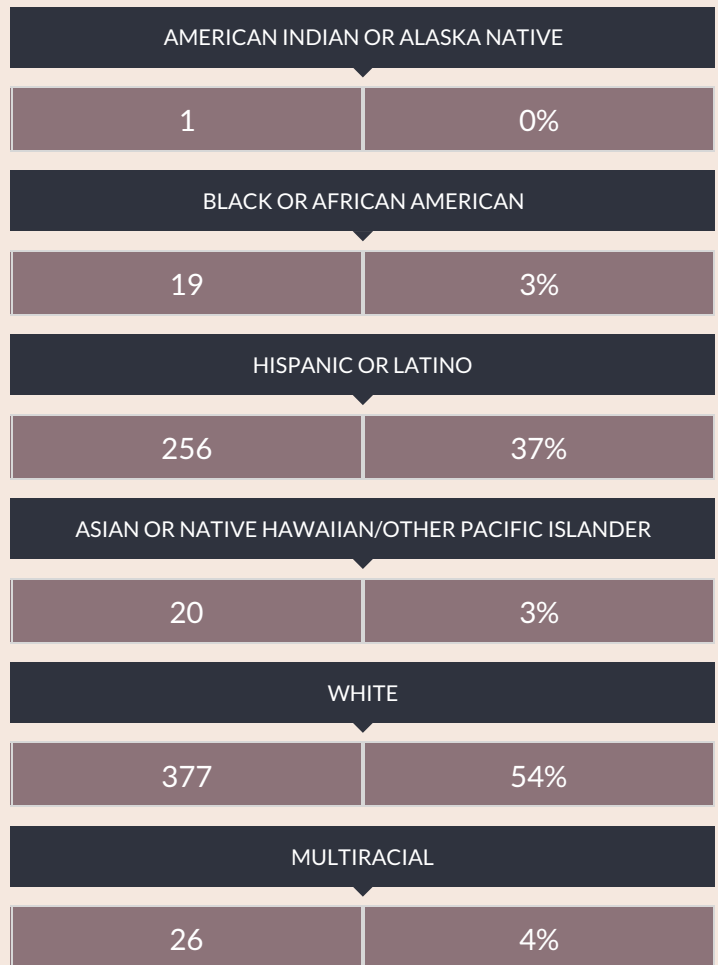

ENROLLMENT BY ETHNICITY