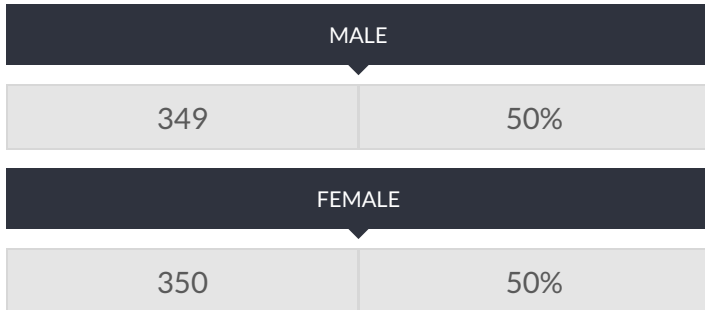

These enrollment data are collected as part of NYSED's Student Information Repository System (SIRS). These counts are as of "BEDS Day" which is typically the first Wednesday in October. Available are enrollment counts for public and charter school students by various demographics for the 2016 - 17 school year. For nonpublic school enrollment data please see the [Non-Public School Enrollment and Staff information](#) on our Information and Reporting Services webpage.

C V STARR INTERMEDIATE SCHOOL ENROLLMENT (2016 - 17)

K-12 Enrollment: 699

ENROLLMENT BY GENDER