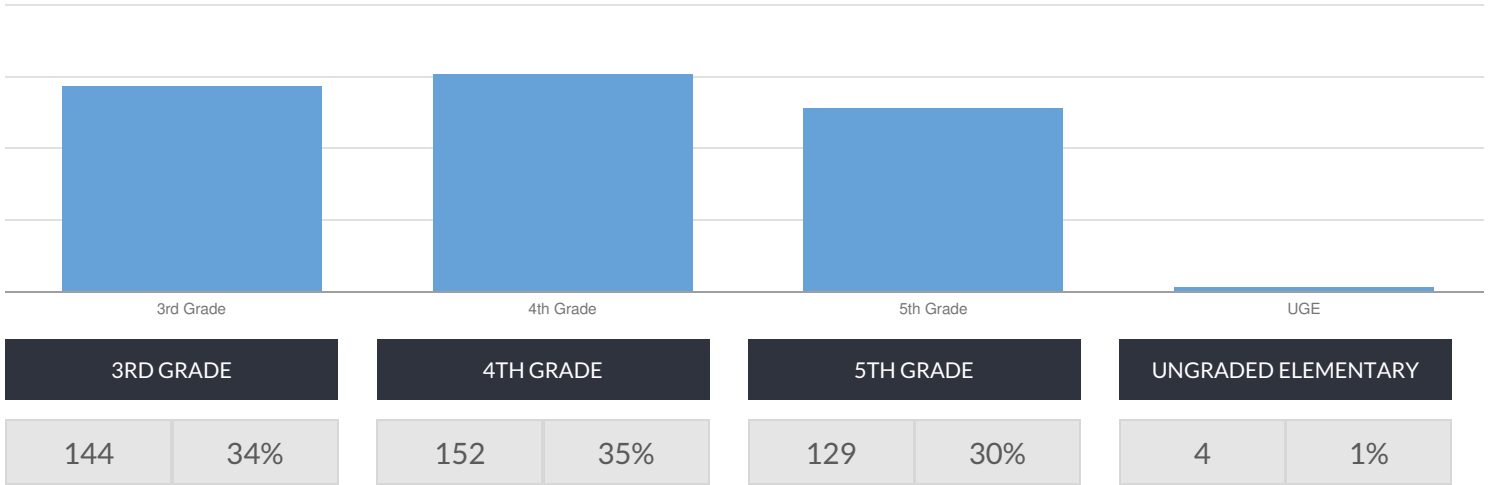

COLUMBUS ELEMENTARY SCHOOL ENROLLMENT (2016 - 17)

K-12 Enrollment: 429

ENROLLMENT BY GENDER

ENROLLMENT BY ETHNICITY

OTHER GROUPS

ENROLLMENT BY GRADE

© COPYRIGHT NEW YORK STATE EDUCATION DEPARTMENT, ALL RIGHTS RESERVED.