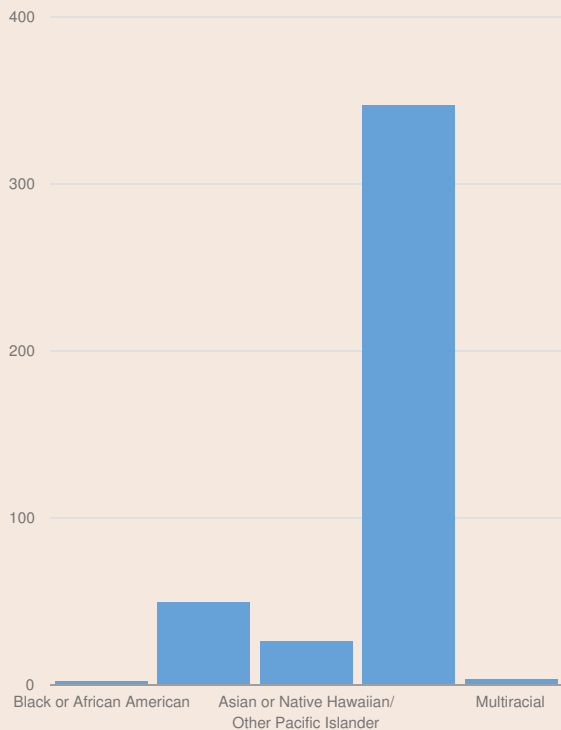

ENROLLMENT BY ETHNICITY