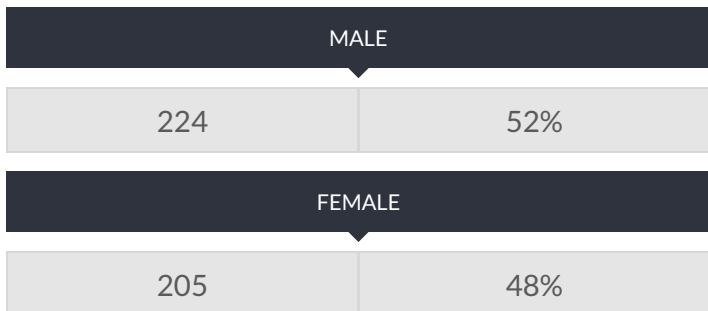

These enrollment data are collected as part of NYSED's Student Information Repository System (SIRS). These counts are as of "BEDS Day" which is typically the first Wednesday in October. Available are enrollment counts for public and charter school students by various demographics for the 2016 - 17 school year. For nonpublic school enrollment data please see the [Non-Public School Enrollment and Staff information](#) on our Information and Reporting Services webpage.

COLUMBUS ELEMENTARY SCHOOL ENROLLMENT (2016 - 17)

K-12 Enrollment: 429

ENROLLMENT BY GENDER