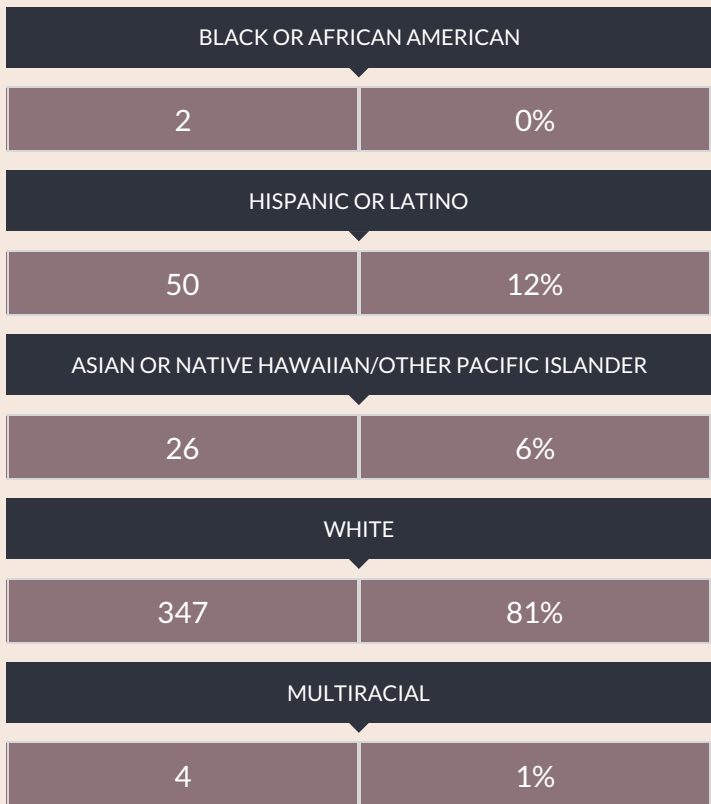

ENROLLMENT BY ETHNICITY