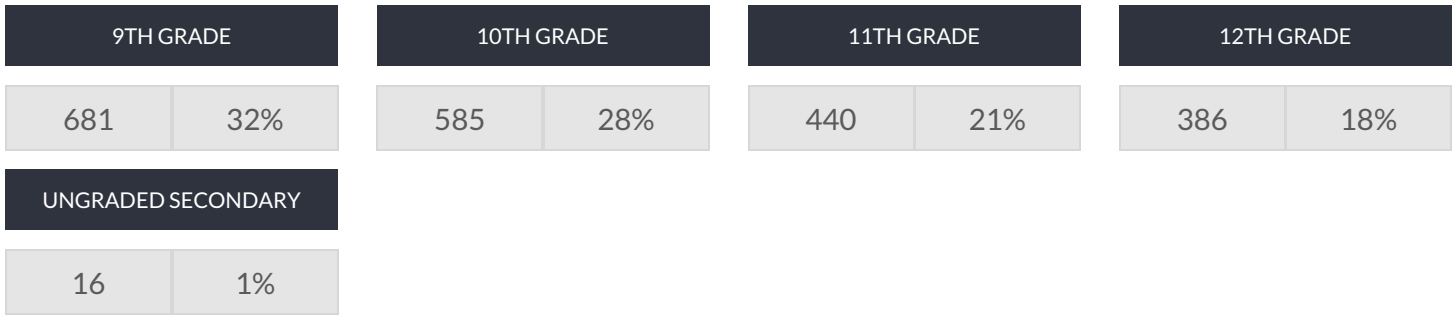

ABRAHAM LINCOLN HIGH SCHOOL ENROLLMENT (2015 - 16)

K-12 Enrollment: 2,108

ENROLLMENT BY GENDER

ENROLLMENT BY ETHNICITY

OTHER GROUPS

ENROLLMENT BY GRADE

© COPYRIGHT NEW YORK STATE EDUCATION DEPARTMENT, ALL RIGHTS RESERVED.