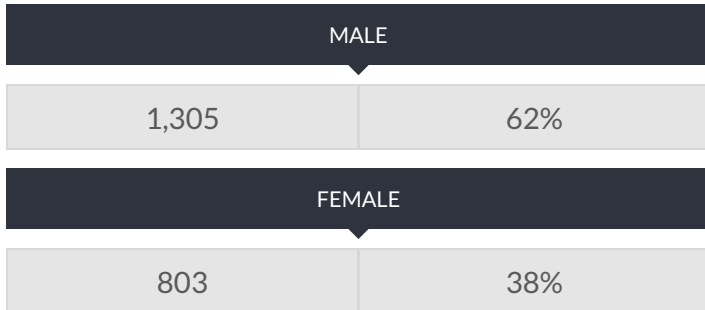

These enrollment data are collected as part of NYSED's Student Information Repository System (SIRS). These counts are as of "BEDS Day" which is typically the first Wednesday in October. Available are enrollment counts for public and charter school students by various demographics for the 2015 - 16 school year. For nonpublic school enrollment data please see the [Non-Public School Enrollment and Staff information](#) on our Information and Reporting Services webpage.

ABRAHAM LINCOLN HIGH SCHOOL ENROLLMENT (2015 - 16)

K-12 Enrollment: 2,108

ENROLLMENT BY GENDER