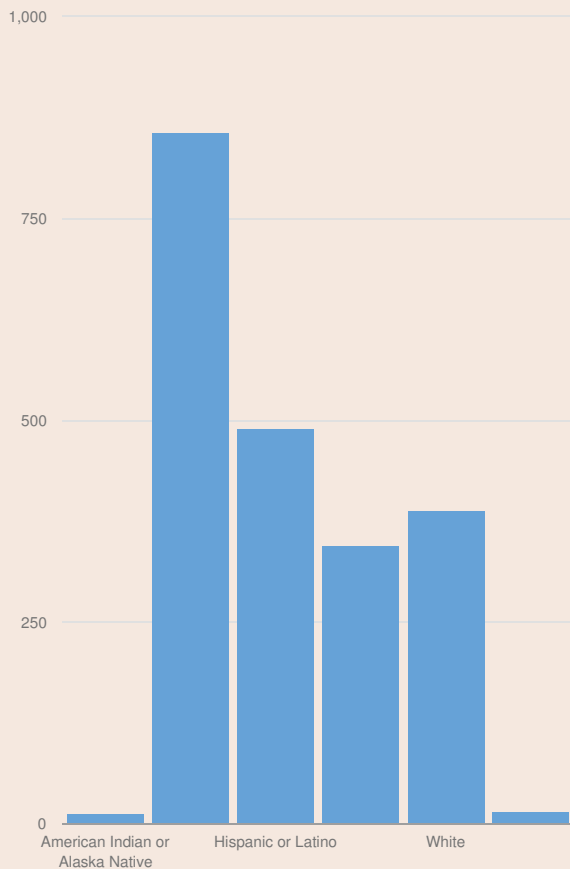

These enrollment data are collected as part of NYSED's Student Information Repository System (SIRS). These counts are as of "BEDS Day" which is typically the first Wednesday in October. Available are enrollment counts for public and charter school students by various demographics for the 2015 - 16 school year. For nonpublic school enrollment data please see the [Non-Public School Enrollment and Staff information](#) on our Information and Reporting Services webpage.

ABRAHAM LINCOLN HIGH SCHOOL ENROLLMENT (2015 - 16)

K-12 Enrollment: 2,108

ENROLLMENT BY GENDER

ENROLLMENT BY ETHNICITY

OTHER GROUPS

ENROLLMENT BY GRADE

© COPYRIGHT NEW YORK STATE EDUCATION DEPARTMENT, ALL RIGHTS RESERVED.