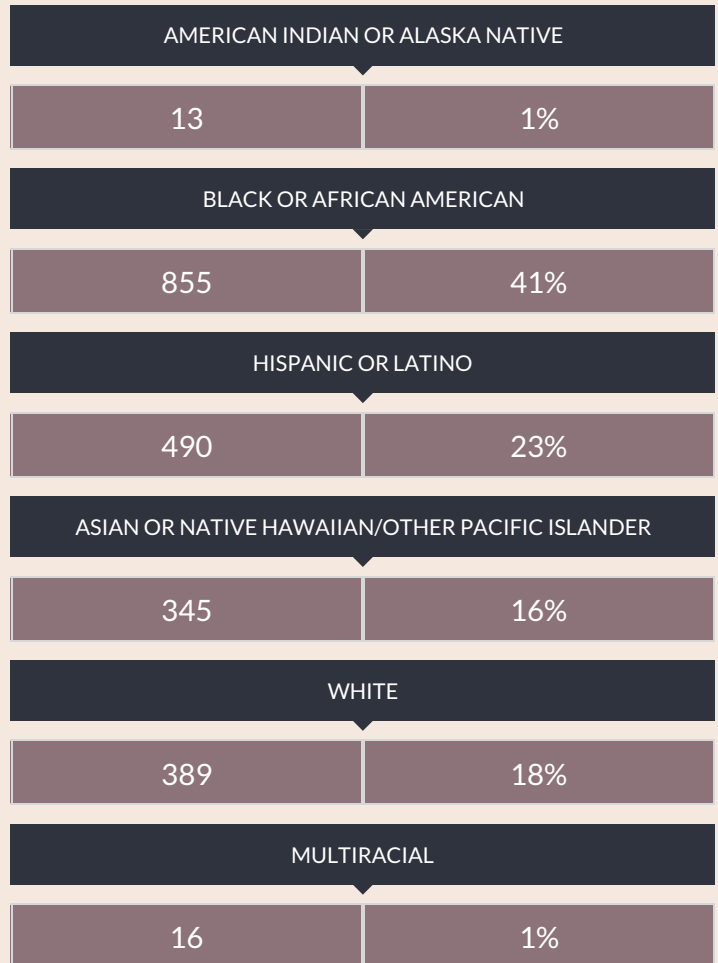

These enrollment data are collected as part of NYSED's Student Information Repository System (SIRS). These counts are as of "BEDS Day" which is typically the first Wednesday in October. Available are enrollment counts for public and charter school students by various demographics for the 2015 - 16 school year. For nonpublic school enrollment data please see the [Non-Public School Enrollment and Staff information](#) on our Information and Reporting Services webpage.

ABRAHAM LINCOLN HIGH SCHOOL ENROLLMENT (2015 - 16)

K-12 Enrollment: 2,108

ENROLLMENT BY GENDER

ENROLLMENT BY ETHNICITY

OTHER GROUPS

ENROLLMENT BY GRADE

© COPYRIGHT NEW YORK STATE EDUCATION DEPARTMENT, ALL RIGHTS RESERVED.