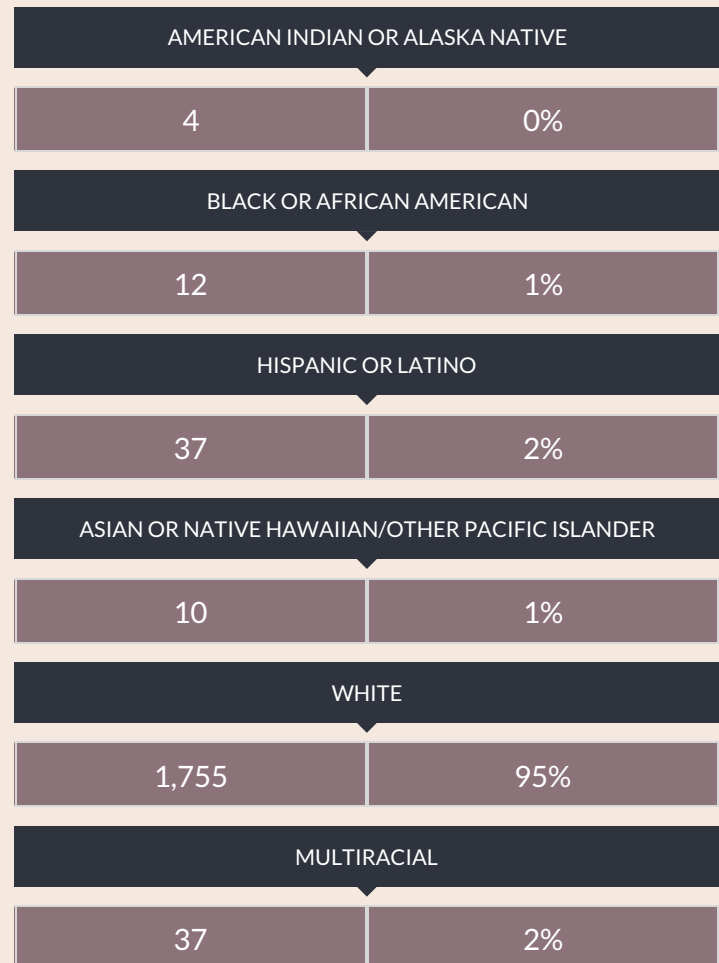

These enrollment data are collected as part of NYSED's Student Information Repository System (SIRS). These counts are as of "BEDS Day" which is typically the first Wednesday in October. Available are enrollment counts for public and charter school students by various demographics for the 2017 - 18 school year. For nonpublic school enrollment data please see the [Non-Public School Enrollment and Staff information](#) on our Information and Reporting Services webpage.

## SOUTH JEFFERSON CSD ENROLLMENT (2017 - 18)

K-12 Enrollment: 1,855

### ENROLLMENT BY ETHNICITY