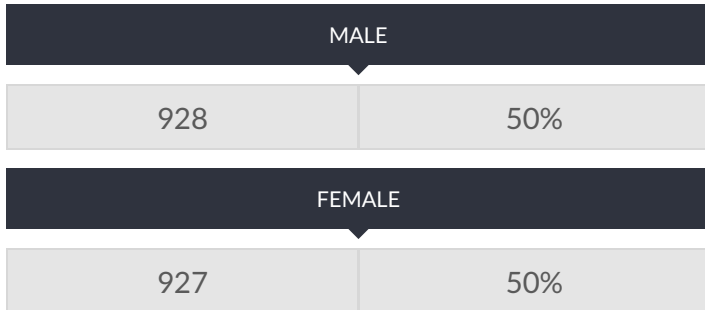

These enrollment data are collected as part of NYSED's Student Information Repository System (SIRS). These counts are as of "BEDS Day" which is typically the first Wednesday in October. Available are enrollment counts for public and charter school students by various demographics for the 2017 - 18 school year. For nonpublic school enrollment data please see the [Non-Public School Enrollment and Staff information](#) on our Information and Reporting Services webpage.

SOUTH JEFFERSON CSD ENROLLMENT (2017 - 18)

K-12 Enrollment: 1,855

ENROLLMENT BY GENDER