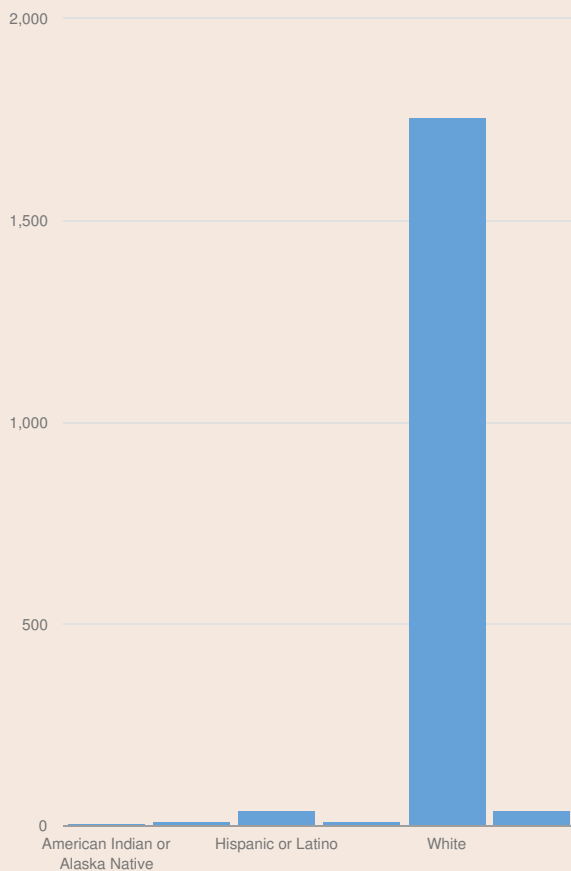

ENROLLMENT BY ETHNICITY