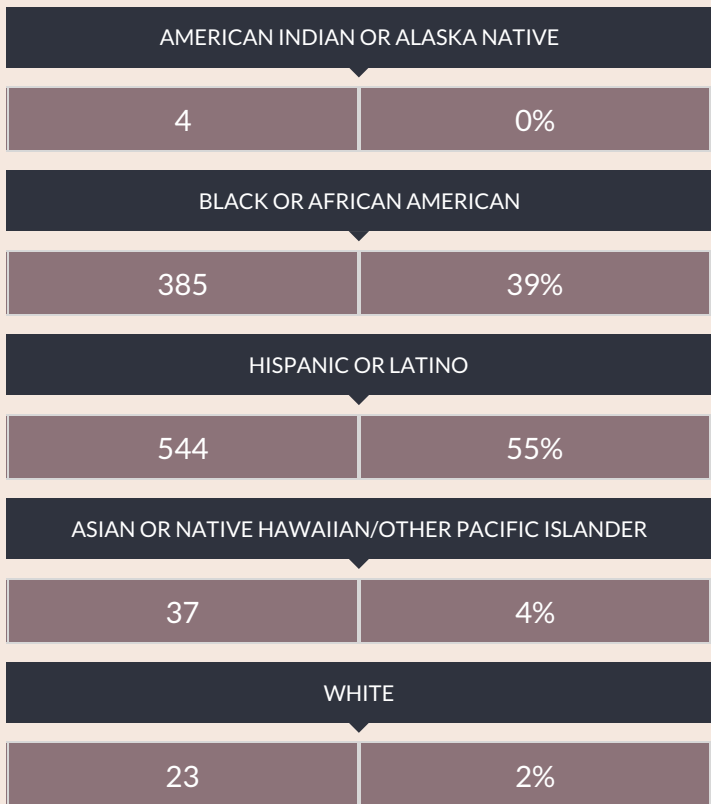

ENROLLMENT BY ETHNICITY