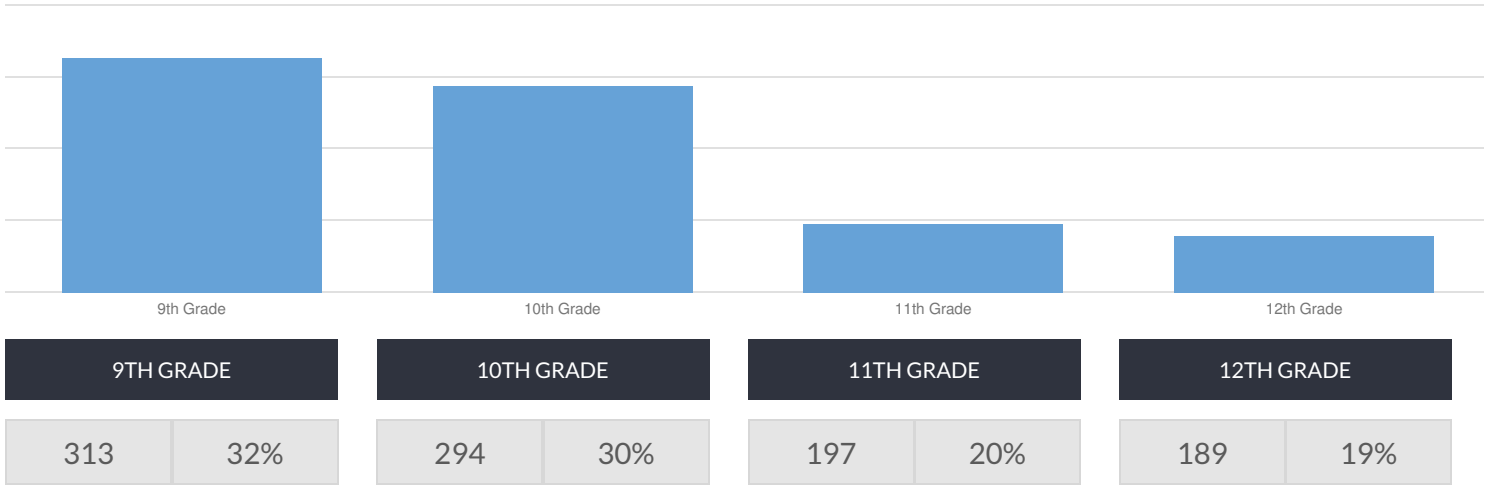

HIGH SCHOOL-ENTERPRISE, BUS & TECH ENROLLMENT (2012 - 13)

K-12 Enrollment: 993

ENROLLMENT BY GENDER

ENROLLMENT BY ETHNICITY

OTHER GROUPS

ENROLLMENT BY GRADE

© COPYRIGHT NEW YORK STATE EDUCATION DEPARTMENT, ALL RIGHTS RESERVED.