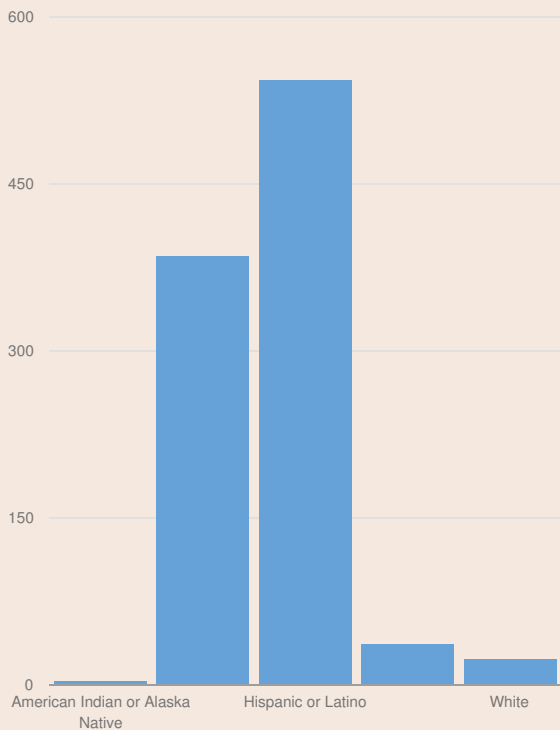

ENROLLMENT BY ETHNICITY