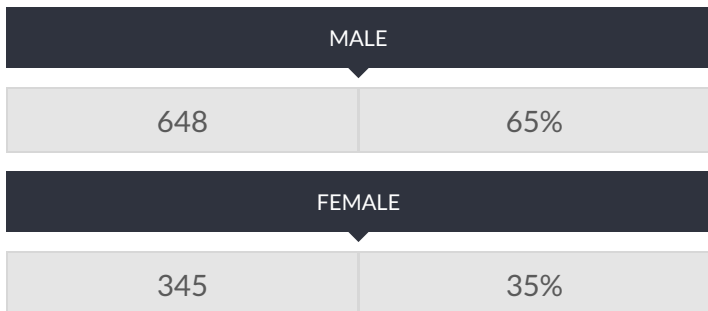

These enrollment data are collected as part of NYSED's Student Information Repository System (SIRS). These counts are as of "BEDS Day" which is typically the first Wednesday in October. Available are enrollment counts for public and charter school students by various demographics for the 2012 - 13 school year. For nonpublic school enrollment data please see the [Non-Public School Enrollment and Staff information](#) on our Information and Reporting Services webpage.

HIGH SCHOOL-ENTERPRISE, BUS & TECH ENROLLMENT (2012 - 13)

K-12 Enrollment: 993

ENROLLMENT BY GENDER